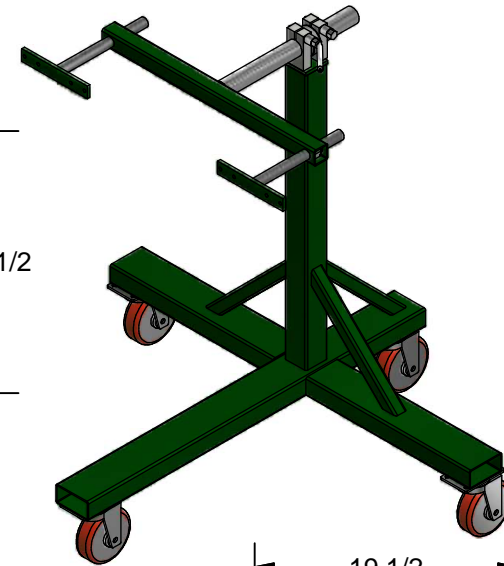

DETAIL B
SCALE 0.14 : 1

DETAIL A
SCALE 0.14 : 1

K-70DSR Door Stain Cart

- Manually rotate
- Adjustable friction
- Paint: Kear green

Title:		Drawn By: Tony		This drawing is property of Kear Fabrication Inc. and may not be copied or modified without the express consent of Kear Fabrication Inc. All dimensions are in inches and are accurate to 1/16". Angles are accurate to 1/2°. Report all changes and/or errors to the Kear Fabrication Inc. Engineering Department.	Kear Fabrication Inc. 27 Vanley Crescent North York, ON, Canada M3J 2B7 Tel: (416) 398-8666 Fax: (416) 398-9666
File Name: Rack	Job #:	Date: 23/10/2013			
Customer:		Checked By:			
Description: K-70DSR		Date:			
Scale:	Sheet #: 1 of 4				