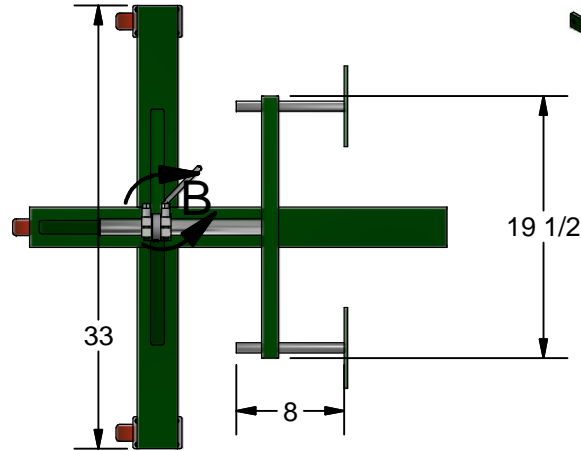

DETAIL B
SCALE 0.14 : 1

DETAIL A
SCALE 0.14 : 1

K-70DSR Door Stain Cart

- Manually rotate
- Adjustable friction
- Paint: Kear green

Title:		Drawn By: Tony		This drawing is property of Kear Fabrication Inc. and may not be copied or modified without the express consent of Kear Fabrication Inc. All dimensions are in inches and are accurate to 1/16". Angles are accurate to 1/2°. Report all changes and/or errors to the Kear Fabrication Inc. Engineering Department.	Kear Fabrication Inc. 27 Vanley Crescent North York, ON, Canada M3J 2B7 Tel: (416) 398-8666 Fax: (416) 398-9666
File Name: Rack	Job #:	Date: 23/10/2013			
Customer:		Checked By:			
Description: K-70DSR		Date:			
Scale:	Sheet #: 1 of 4				