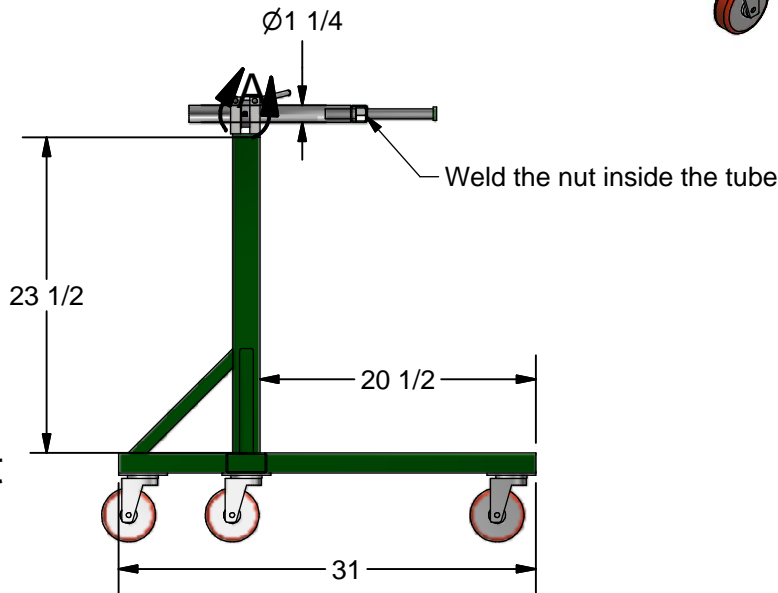

DETAIL B
SCALE 0.14 : 1

DETAIL A
SCALE 0.14 : 1

K-70DSR Door Stain Cart

- Manually rotate
- Adjustable friction
- Paint: Kear green

Title:		Drawn By: Tony		This drawing is property of Kear Fabrication Inc. and may not be copied or modified without the express consent of Kear Fabrication Inc. All dimensions are in inches and are accurate to 1/16". Angles are accurate to 1/2°. Report all changes and/or errors to the Kear Fabrication Inc. Engineering Department.	Kear Fabrication Inc. 27 Vanley Crescent North York, ON, Canada M3J 2B7 Tel: (416) 398-8666 Fax: (416) 398-9666
File Name: Rack	Job #:	Date: 23/10/2013			
Customer:		Checked By:			
Description: K-70DSR		Date:			
Scale:	Sheet #: 1 of 4				