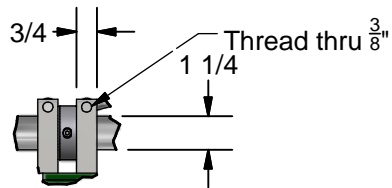

DETAIL B
SCALE 0.14 : 1

DETAIL A
SCALE 0.14 : 1

K-70DSR Door Stain Cart

- Manually rotate
- Adjustable friction
- Paint: Kear green

Title:		Drawn By: Tony		This drawing is property of Kear Fabrication Inc. and may not be copied or modified without the express consent of Kear Fabrication Inc. All dimensions are in inches and are accurate to 1/16". Angles are accurate to 1/2°. Report all changes and/or errors to the Kear Fabrication Inc. Engineering Department.	Kear Fabrication Inc. 27 Vanley Crescent North York, ON, Canada M3J 2B7 Tel: (416) 398-8666 Fax: (416) 398-9666
File Name: Rack	Job #:	Date: 23/10/2013			
Customer:		Checked By:			
Description: K-70DSR		Date:			
Scale:	Sheet #: 1 of 4				