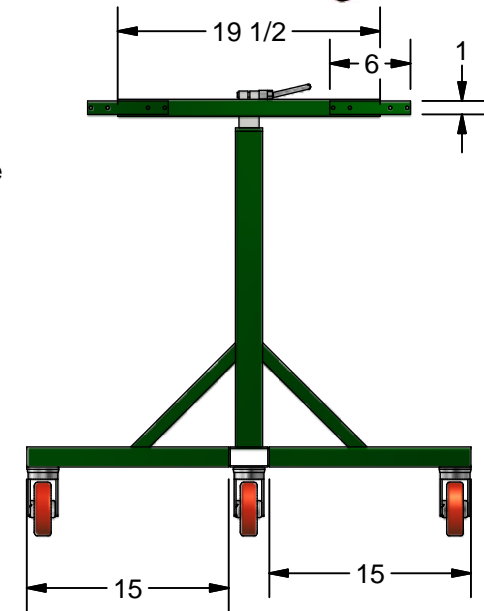

DETAIL B
SCALE 0.14 : 1

DETAIL A
SCALE 0.14 : 1

K-70DSR Door Stain Cart

- Manually rotate
- Adjustable friction
- Paint: Kear green

Title:		Drawn By: Tony		This drawing is property of Kear Fabrication Inc. and may not be copied or modified without the express consent of Kear Fabrication Inc. All dimensions are in inches and are accurate to 1/16". Angles are accurate to 1/2°. Report all changes and/or errors to the Kear Fabrication Inc. Engineering Department.	Kear Fabrication Inc. 27 Vanley Crescent North York, ON, Canada M3J 2B7 Tel: (416) 398-8666 Fax: (416) 398-9666
File Name: Rack	Job #:	Date: 23/10/2013			
Customer:		Checked By:			
Description: K-70DSR		Date:			
Scale:	Sheet #: 1 of 4				