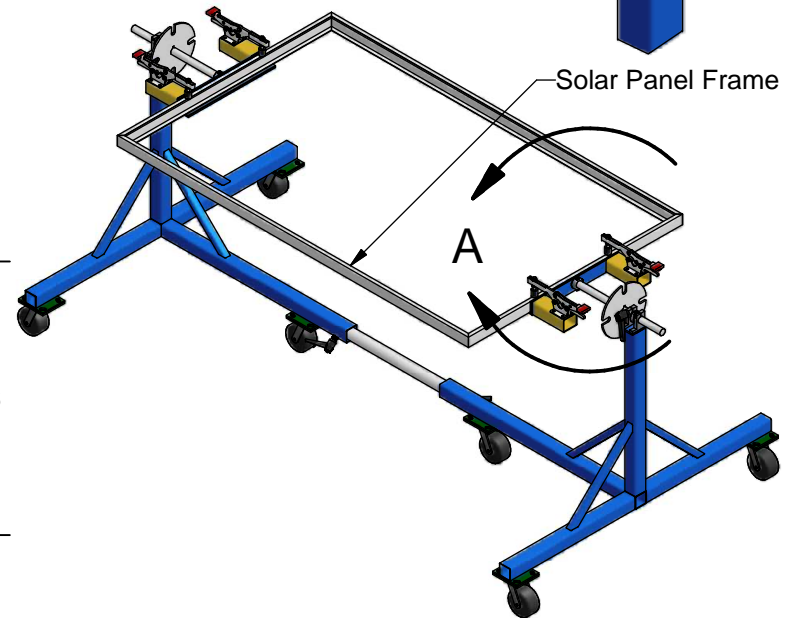

K-70RRP Manual Rotation Table With Expandable

- * 4" Caster 6 Swivel. 2 With Lock
- * Manual Rotation Lock Every 90°
- * Clamps Width 16"
- * Length Adjustable
- * Paint Safety Blue

K E A R FABRICATION INC.
 27 Vanley Crescent, North York, ON, M3J 2B7 - Tel: (416) 398-8666 - Fax: (416) 398-9666

This drawing is property of Kear Fabrication Inc. and may not be copied or modified without the express consent of Kear Fabrication Inc. All dimensions are in inches and are accurate to 1/16". Angles are accurate to 1/2°. Report all changes and/or errors to the Kear Fabrication Inc. Engineering Department.