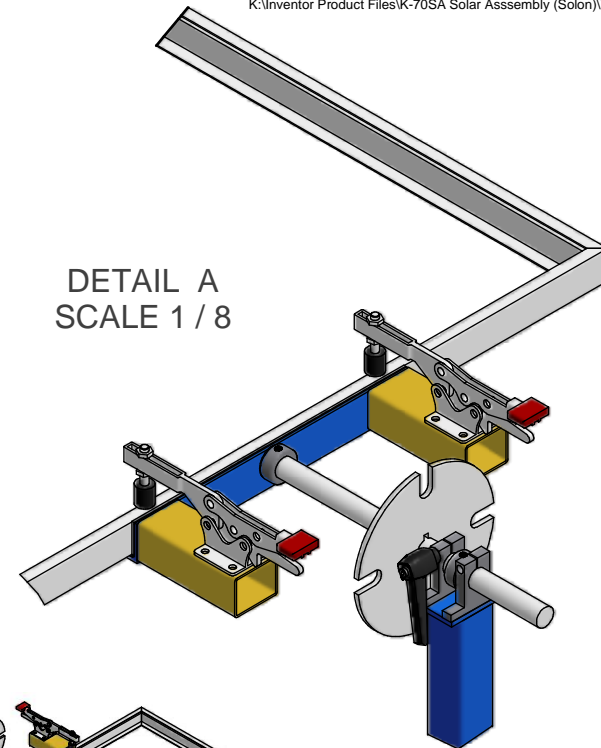

K-70RRP Manual Rotation Table With Expandable

- * 4" Caster 6 Swivel. 2 With Lock
- * Manual Rotation Lock Every 90°
- * Clamps Width 16"
- * Length Adjustable
- * Paint Safety Blue

K E A R FABRICATION INC.
 27 Vanley Crescent, North York, ON, M3J 2B7 - Tel: (416) 398-8666 - Fax: (416) 398-9666

This drawing is property of Kear Fabrication Inc. and may not be copied or modified without the express consent of Kear Fabrication Inc. All dimensions are in inches and are accurate to 1/16". Angles are accurate to 1/2°. Report all changes and/or errors to the Kear Fabrication Inc. Engineering Department.