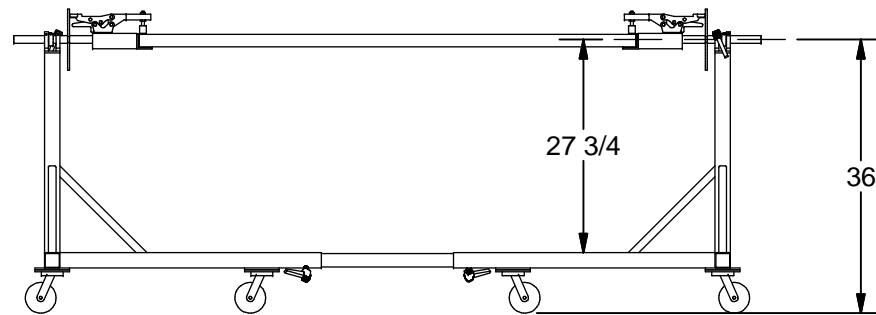

K-70RRP Manual Rotation Table With Expandable

- * 4" Caster 6 Swivel. 2 With Lock
- * Manual Rotation Lock Every 90°
- * Clamps Width 16"
- * Length Adjustable
- * Paint Safety Blue

K E A R FABRICATION INC.
 27 Vanley Crescent, North York, ON, M3J 2B7 - Tel: (416) 398-8666 - Fax: (416) 398-9666

This drawing is property of Kear Fabrication Inc. and may not be copied or modified without the express consent of Kear Fabrication Inc. All dimensions are in inches and are accurate to 1/16". Angles are accurate to 1/2°. Report all changes and/or errors to the Kear Fabrication Inc. Engineering Department.