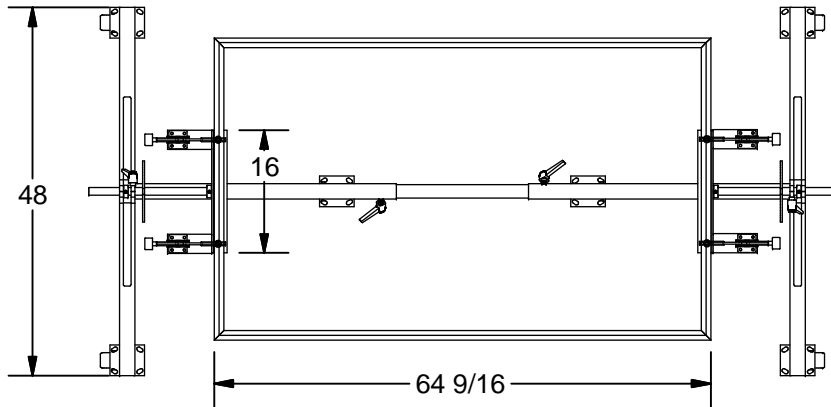

K-70RRP Manual Rotation Table With Expandable

- * 4" Caster 6 Swivel. 2 With Lock
- * Manual Rotation Lock Every 90°
- * Clamps Width 16"
- * Length Adjustable
- * Paint Safety Blue

K E A R FABRICATION INC.
 27 Vanley Crescent, North York, ON, M3J 2B7 - Tel: (416) 398-8666 - Fax: (416) 398-9666

This drawing is property of Kear Fabrication Inc. and may not be copied or modified without the express consent of Kear Fabrication Inc. All dimensions are in inches and are accurate to 1/16". Angles are accurate to 1/2°. Report all changes and/or errors to the Kear Fabrication Inc. Engineering Department.