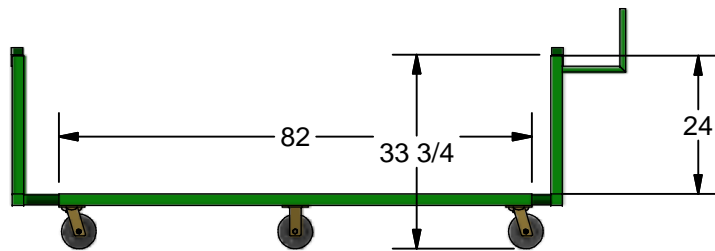

K-70TED Dry Cart

- Telescope Min. 82" Max. 104"
- 12 Slot at 3 1/4" center
- 6" x 2" Caster 2 rigid 2 swivel

DETAIL A
SCALE 0.06 : 1

K E A R FABRICATION INC.
27 Vanley Crescent, North York, ON, M3J 2B7 - Tel: (416) 398-8666 - Fax: (416) 398-9666