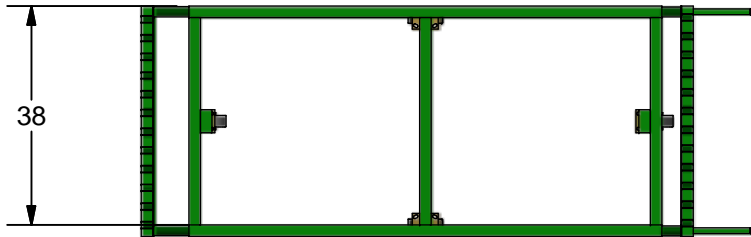

K-70TED Dry Cart

- Telescope Min. 82" Max. 104"
- 12 Slot at 3 1/4" center
- 6" x 2" Caster 2 rigid 2 swivel

DETAIL A
SCALE 0.06 : 1

K E A R FABRICATION INC.
27 Vanley Crescent, North York, ON, M3J 2B7 - Tel: (416) 398-8666 - Fax: (416) 398-9666