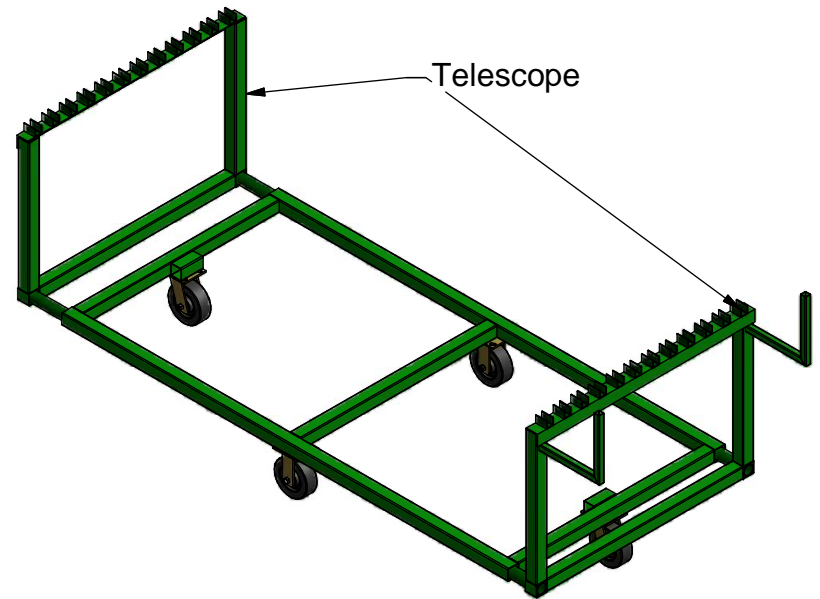

K-70TED Dry Cart

- Telescope Min. 82" Max. 104"
- 12 Slot at 3 1/4" center
- 6" x 2" Caster 2 rigid 2 swivel

DETAIL A
SCALE 0.06 : 1

K E A R FABRICATION INC.
27 Vanley Crescent, North York, ON, M3J 2B7 - Tel: (416) 398-8666 - Fax: (416) 398-9666