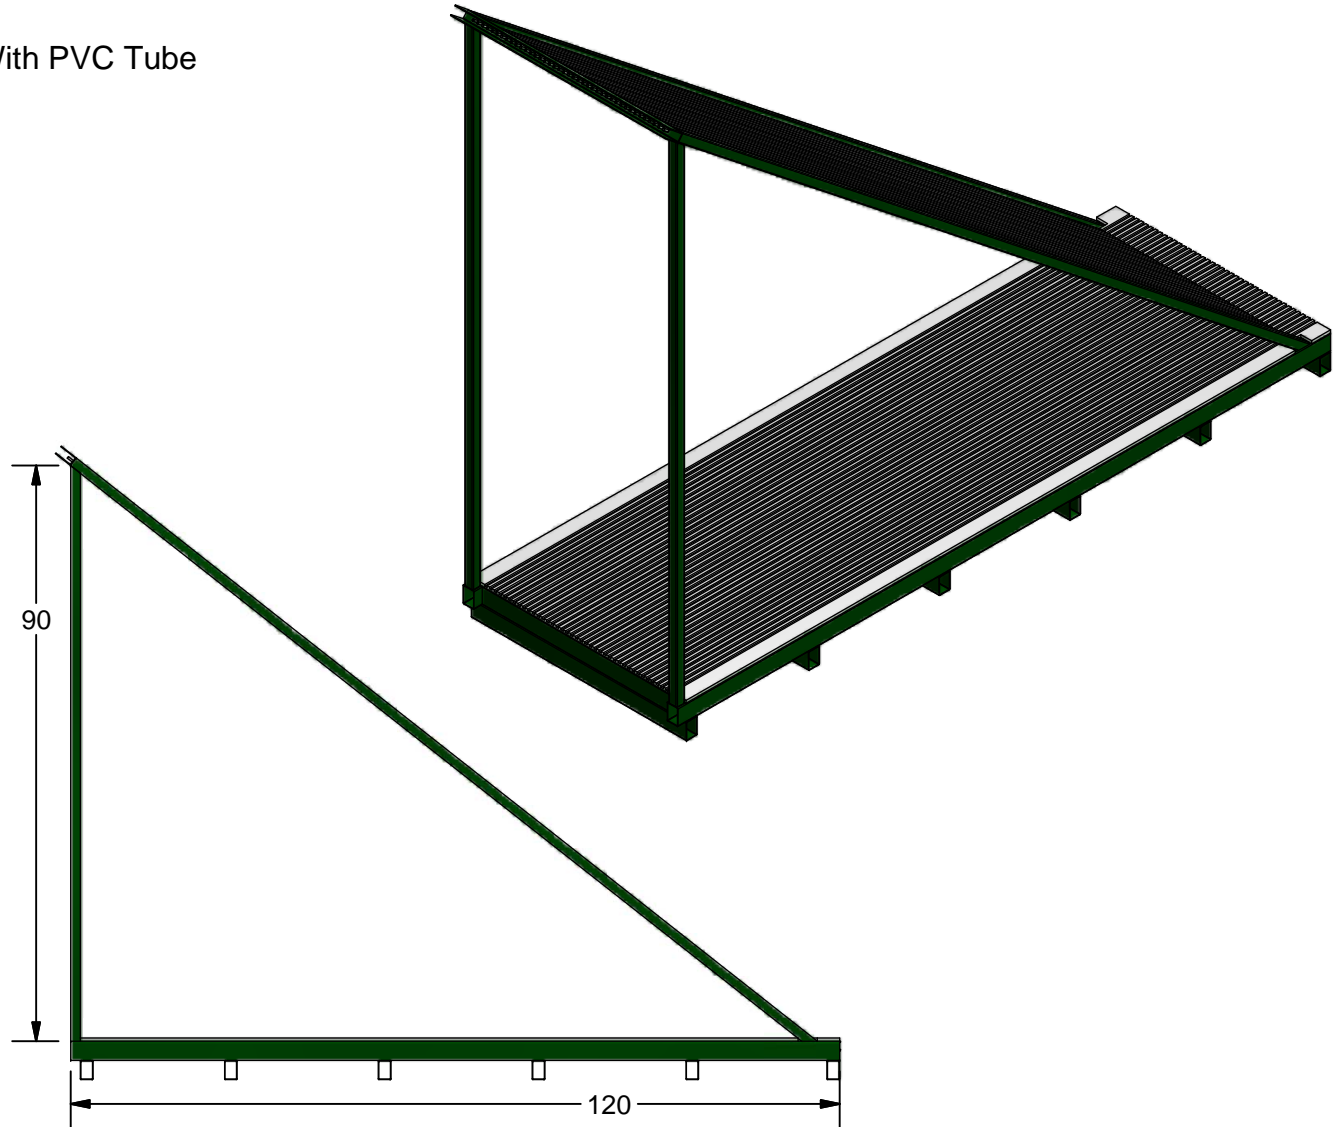

Model K-01FOS Stationary Harp Dolly

- * 40 Slots At 7/16" slot wide
- * 5/16" Steel Divider Rod Covered With PVC Tube
- * Paint Kear Green

K E A R FABRICATION INC.
27 Vanley Crescent, North York, ON, M3J 2B7 - Tel: (416) 398-8666 - Fax: (416) 398-9666

This drawing is property of Kear Fabrication Inc. and may not be copied or modified without the express consent of Kear Fabrication Inc. All dimensions are in inches and are accurate to 1/16". Angles are accurate to 1/2°. Report all changes and/or errors to the Kear Fabrication Inc. Engineering Department.