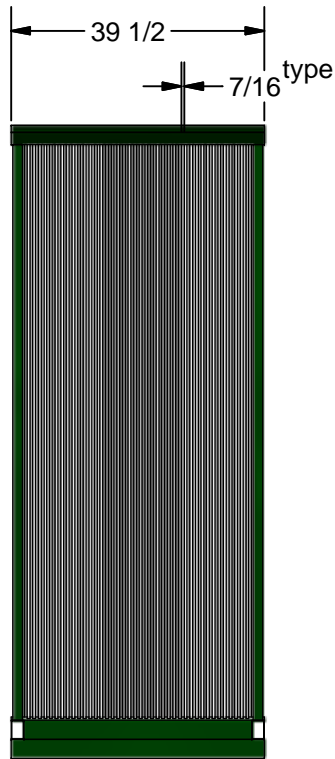

Model K-01FOS Stationary Harp Dolly

- * 40 Slots At 7/16" slot wide
- * 5/16" Steel Divider Rod Covered With PVC Tube
- * Paint Kear Green

K E A R FABRICATION INC.
27 Vanley Crescent, North York, ON, M3J 2B7 - Tel: (416) 398-8666 - Fax: (416) 398-9666

This drawing is property of Kear Fabrication Inc. and may not be copied or modified without the express consent of Kear Fabrication Inc. All dimensions are in inches and are accurate to 1/16". Angles are accurate to 1/2°. Report all changes and/or errors to the Kear Fabrication Inc. Engineering Department.