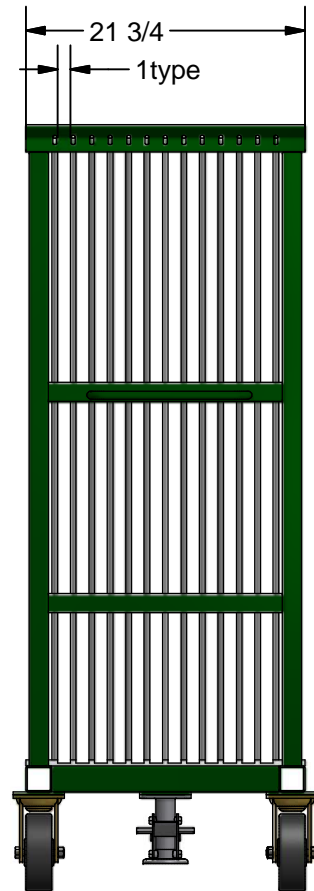

Model K-01P Partial Base Harp Dolly

- * 12 Slots At 1" slot wide
- * 5/16" Steel Divider Rod Covered With PVC Tube
- * 6" x 2" Caster, 2 Rigid, 2 Swivel
- * 1 Floor lock
- * Paint Kear Green

K E A R FABRICATION INC.
27 Vanley Crescent , North York, ON, M3J 2B7 - Tel: (416) 398-8666 - Fax: (416) 398-9666

This drawing is property of Kear Fabrication Inc. and may not be copied or modified without the express consent of Kear Fabrication Inc. All dimensions are in inches and are accurate to 1/16". Angles are accurate to 1/2°. Report all changes and/or errors to the Kear Fabrication Inc. Engineering Department.