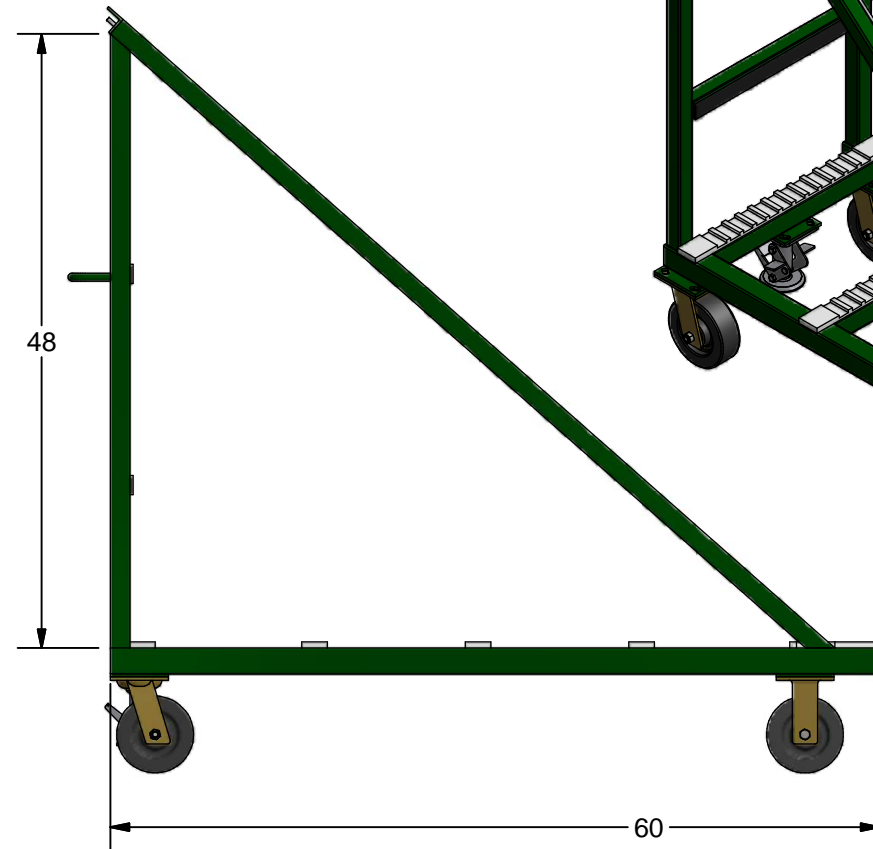

Model K-01P Partial Base Harp Dolly

- * 12 Slots At 1" slot wide
- * 5/16" Steel Divider Rod Covered With PVC Tube
- * 6" x 2" Caster, 2 Rigid, 2 Swivel
- * 1 Floor lock
- * Paint Kear Green

K E A R FABRICATION INC.
27 Vanley Crescent , North York, ON, M3J 2B7 - Tel: (416) 398-8666 - Fax: (416) 398-9666

This drawing is property of Kear Fabrication Inc. and may not be copied or modified without the express consent of Kear Fabrication Inc. All dimensions are in inches and are accurate to 1/16". Angles are accurate to 1/2°. Report all changes and/or errors to the Kear Fabrication Inc. Engineering Department.