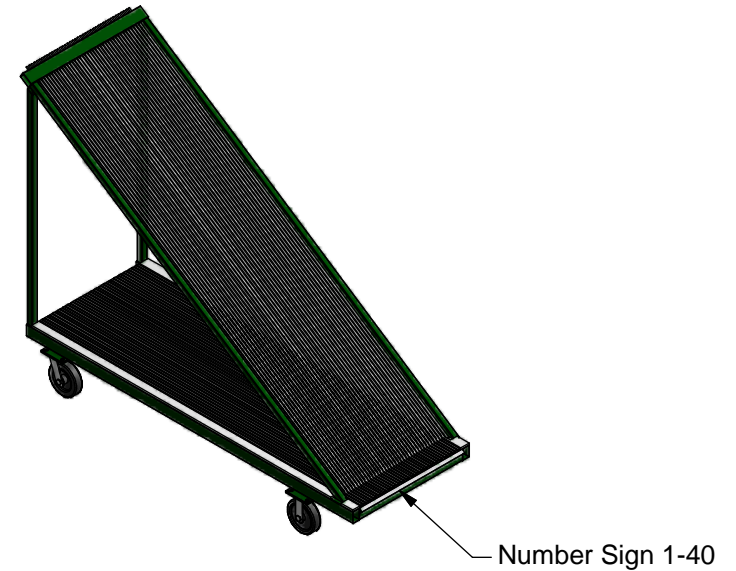

Model K-01PTLE Pass Thru Harp Rack

- * 40 Slots At 5/16"
- * 5/16" Steel Divider Rod Covered With PVC Tube
- * Four 8" Caster, 2 Rigid, 2 Swivel
- * Number sign: 1-40
- * Paint: Kear Green

K E A R FABRICATION INC.
27 Vanley Crescent, North York, ON, M3J 2B7 - Tel: (416) 398-8666 - Fax: (416) 398-9666

This drawing is property of Kear Fabrication Inc. and may not be copied or modified without the express consent of Kear Fabrication Inc. All dimensions are in inches and are accurate to $\frac{1}{16}$ ". Angles are accurate to $\frac{1}{2}$ ". Report all changes and/or errors to the Kear Fabrication Inc. Engineering Department.