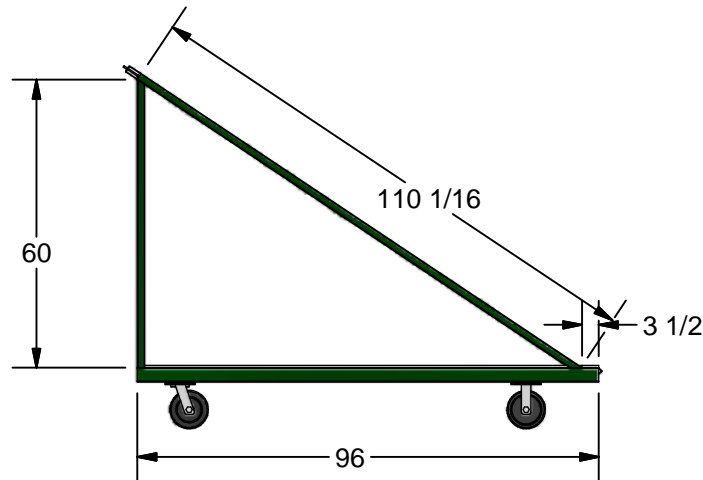

Model K-01PTLE Pass Thru Harp Rack

- * 40 Slots At 5/16"
- * 5/16" Steel Divider Rod Covered With PVC Tube
- * Four 8" Caster, 2 Rigid, 2 Swivel
- * Number sign: 1-40
- * Paint: Kear Green

K E A R FABRICATION INC.
27 Vanley Crescent, North York, ON, M3J 2B7 - Tel: (416) 398-8666 - Fax: (416) 398-9666

This drawing is property of Kear Fabrication Inc. and may not be copied or modified without the express consent of Kear Fabrication Inc. All dimensions are in inches and are accurate to $\frac{1}{16}$ ". Angles are accurate to $\frac{1}{2}$ ". Report all changes and/or errors to the Kear Fabrication Inc. Engineering Department.