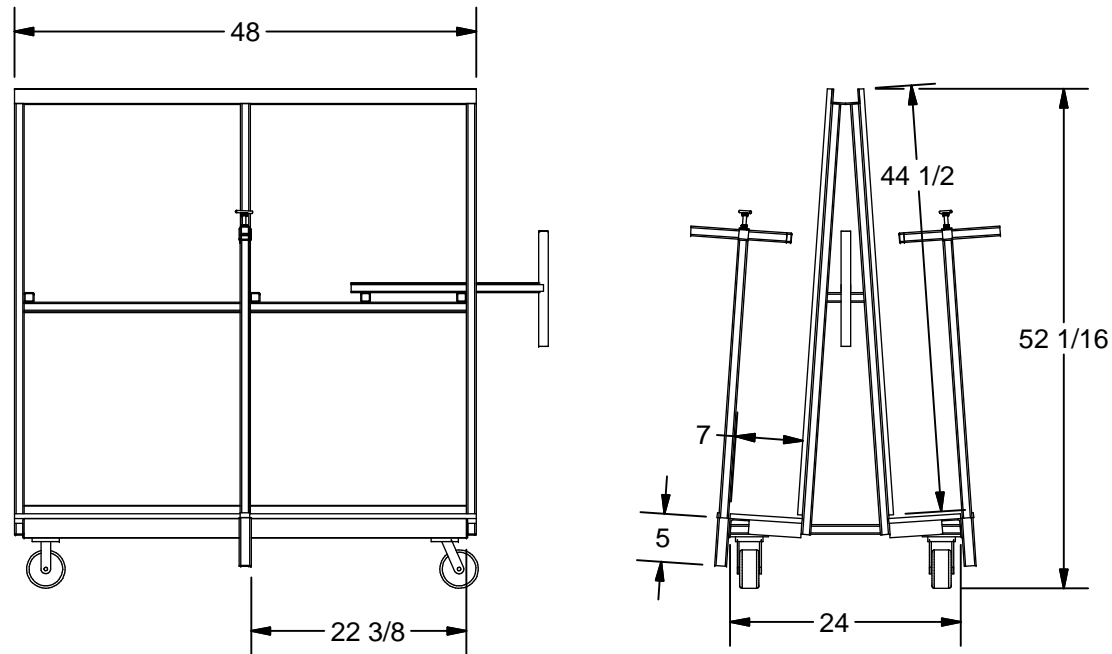

## K-04 Jobsite Dolly

- 7" Wide x 44" High Deck
- Plywood Base and Back
- 4"x2" Gray Casters 2 Swivel - 2 Inline
- Paint Kears Green

**K E A R** FABRICATION INC.  
27 Vanley Crescent, North York, ON, M3J 2B7 - Tel: (416) 398-8666 - Fax: (416) 398-9666

This drawing is property of Kear Fabrication Inc. and may not be copied or modified without the express consent of Kear Fabrication Inc. All dimensions are in inches and are accurate to 1/16" . Angles are accurate to 1/2° . Report all changes and/or errors to the Kear Fabrication Inc. Engineering Department.