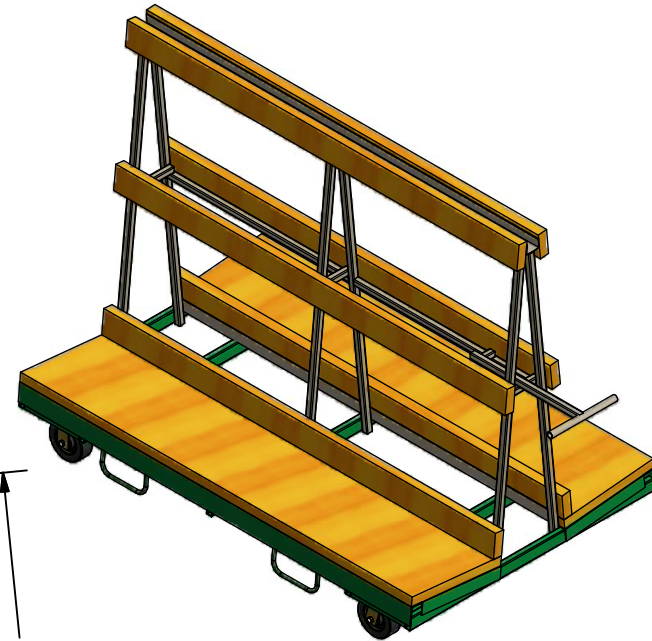

# K-06HWD Shop Dolly

- 6" Dia x 2" Wide Phenolic Casters
- 2 Swivel - 2 Inline
- Capacity 4000lbs
- Paint Kears Green

**K E A R** FABRICATION INC.  
27 Vanley Crescent, North York, ON, M3J 2B7 - Tel: (416) 398-8666 - Fax: (416) 398-9666

This drawing is property of Kears Fabrication Inc. and may not be copied or modified without the express consent of Kears Fabrication Inc. All dimensions are in inches and are accurate to 1/16". Angles are accurate to 1/2°. Report all changes and/or errors to the Kears Fabrication Inc. Engineering Department.