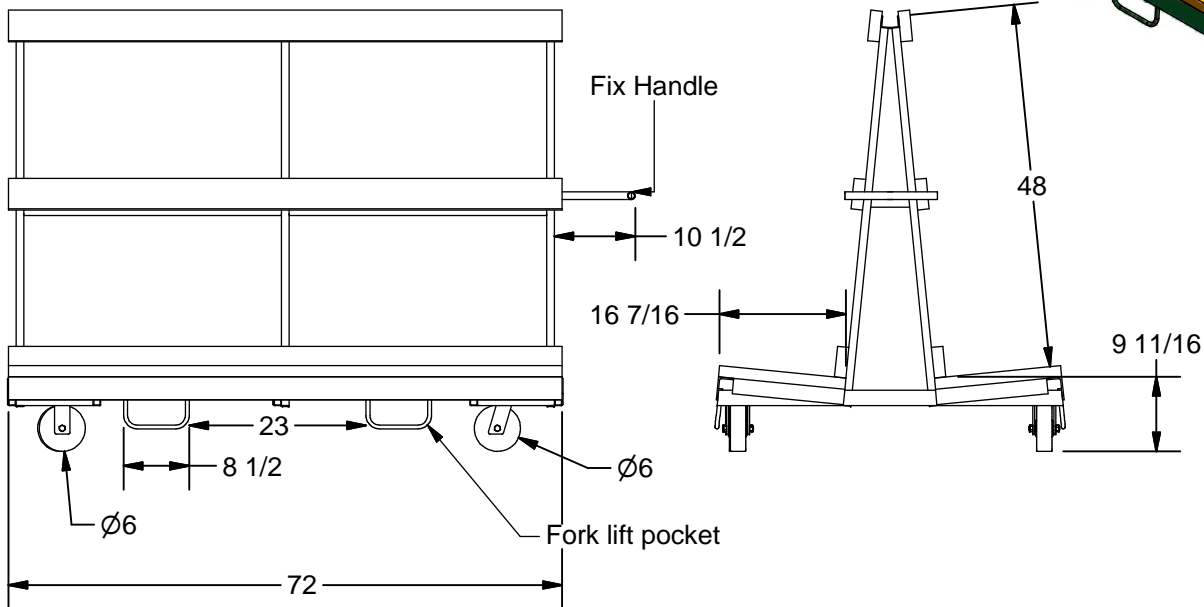

# K-06HWD Shop Dolly

- 6" Dia x 2" Wide Phenolic Casters
- 2 Swivel - 2 Inline
- Capacity 4000lbs
- Paint Kears Green

**K E A R** FABRICATION INC.  
27 Vanley Crescent, North York, ON, M3J 2B7 - Tel: (416) 398-8666 - Fax: (416) 398-9666

This drawing is property of Kears Fabrication Inc. and may not be copied or modified without the express consent of Kears Fabrication Inc. All dimensions are in inches and are accurate to 1/16". Angles are accurate to 1/2°. Report all changes and/or errors to the Kears Fabrication Inc. Engineering Department.