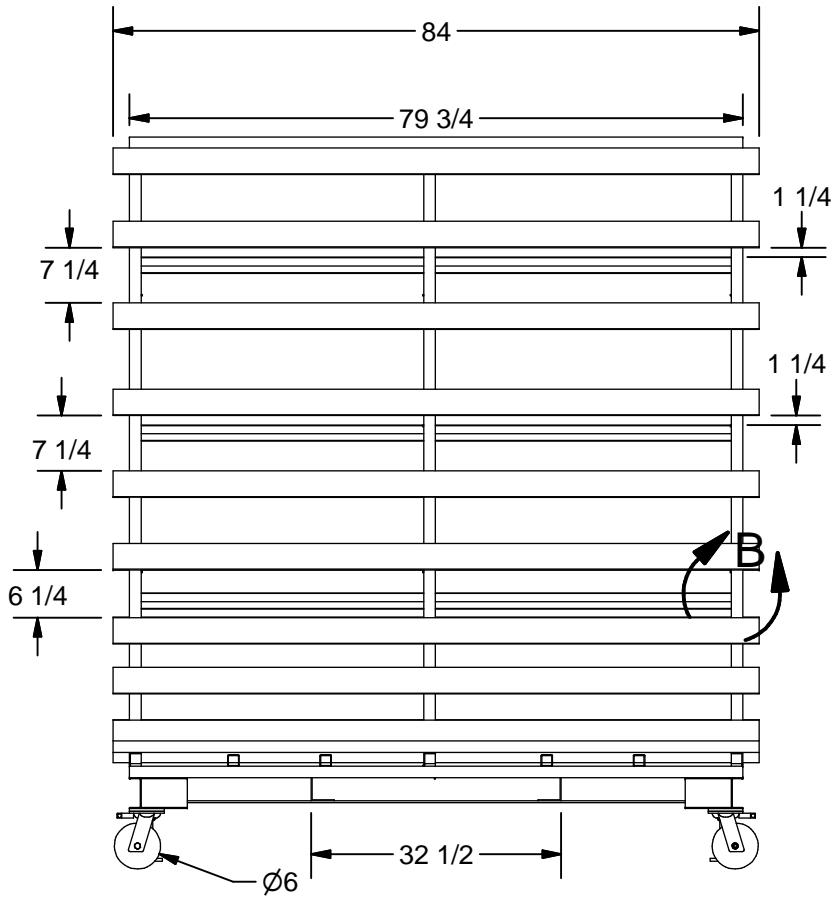

# K-06SH Ship Dolly

- 12" Wide x 80" High
- 6" Dia x 2" Wide Nylon Casters
- 4 Swivel
- Paint: Blue

DETAIL B  
SCALE 0.08 : 1

**K E A R FABRICATION INC.**  
27 Vanley Crescent, North York, ON, M3J 2B7 - Tel: (416) 398-8666 - Fax: (416) 398-9666

This drawing is property of Kear Fabrication Inc. and may not be copied or modified without the express consent of Kear Fabrication Inc. All dimensions are in inches and are accurate to 1/16" . Angles are accurate to 1/2° . Report all changes and/or errors to the Kear Fabrication Inc. Engineering Department.