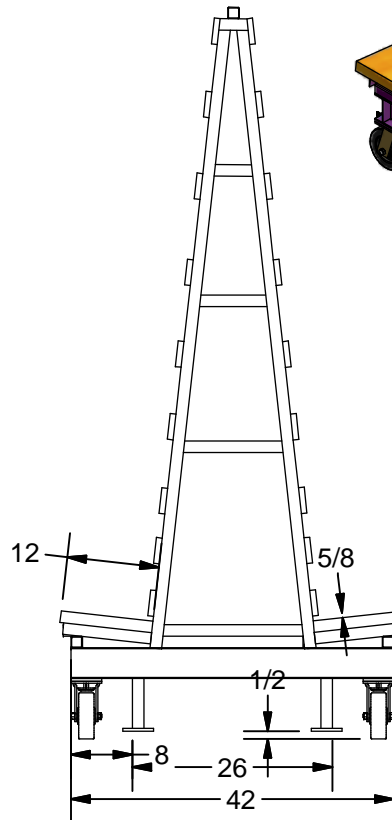

# K-06SH Ship Dolly

- 12" Wide x 80" High
- 6" Dia x 2" Wide Nylon Casters
- 4 Swivel
- Paint: Blue

DETAIL B  
SCALE 0.08 : 1

**K E A R FABRICATION INC.**  
27 Vanley Crescent, North York, ON, M3J 2B7 - Tel: (416) 398-8666 - Fax: (416) 398-9666

This drawing is property of Kear Fabrication Inc. and may not be copied or modified without the express consent of Kear Fabrication Inc. All dimensions are in inches and are accurate to 1/16" . Angles are accurate to 1/2° . Report all changes and/or errors to the Kear Fabrication Inc. Engineering Department.