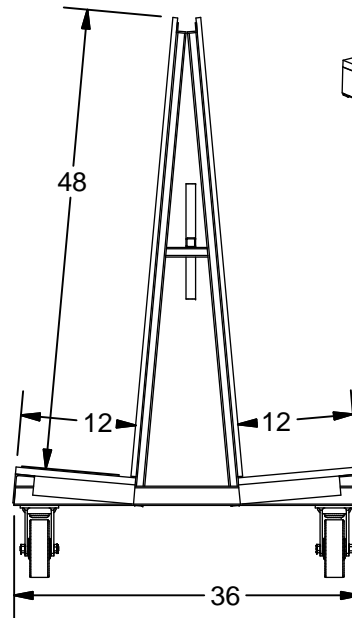

K-06W Shop Dolly

- 60" Wide x 48" High x 12" Deck
- 6" Dia x 2" Wide Casters
- 2 Swivel - 2 Inline
- Cap.3,000lbs
- Paint: Kear Green

K E A R FABRICATION INC.
27 Vanley Crescent, North York, ON, M3J 2B7 - Tel: (416) 398-8666 - Fax: (416) 398-9666

This drawing is property of Kear Fabrication Inc. and may not be copied or modified without the express consent of Kear Fabrication Inc. All dimensions are in inches and are accurate to 1/16" . Angles are accurate to 1/2° . Report all changes and/or errors to the Kear Fabrication Inc. Engineering Department.