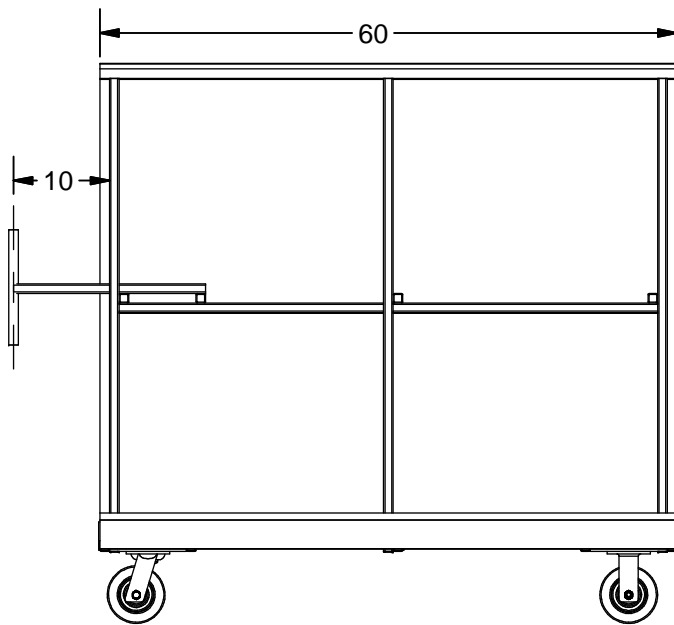

K-06W Shop Dolly

- 60" Wide x 48" High x 12" Deck
- 6" Dia x 2" Wide Casters
- 2 Swivel - 2 Inline
- Cap.3,000lbs
- Paint: Kear Green

K E A R FABRICATION INC.
27 Vanley Crescent, North York, ON, M3J 2B7 - Tel: (416) 398-8666 - Fax: (416) 398-9666

This drawing is property of Kear Fabrication Inc. and may not be copied or modified without the express consent of Kear Fabrication Inc. All dimensions are in inches and are accurate to 1/16" . Angles are accurate to 1/2° . Report all changes and/or errors to the Kear Fabrication Inc. Engineering Department.