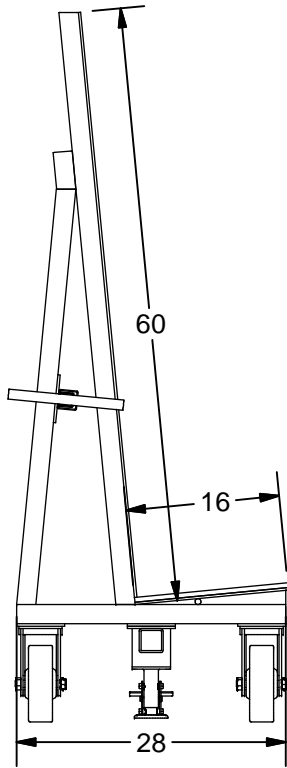

Model K-07L "L" Type Bolted

- * 8" Wheel, 2 Swivel, 2 Rigid
- * 1 Floor Lock
- * Paint : Kear Green

Paint: Oil Base Enamel With Color Bristol Green
- Similar to #SW6748

K E A R FABRICATION INC.
27 Vanley Crescent, North York, ON, M3J 2B7 - Tel: (416) 398-8666 - Fax: (416) 398-9666

This drawing is property of Kear Fabrication Inc. and may not be copied or modified without the express consent of Kear Fabrication Inc. All dimensions are in inches and are accurate to 1/16". Angles are accurate to 1/2". Report all changes and/or errors to the Kear Fabrication Inc. Engineering Department.