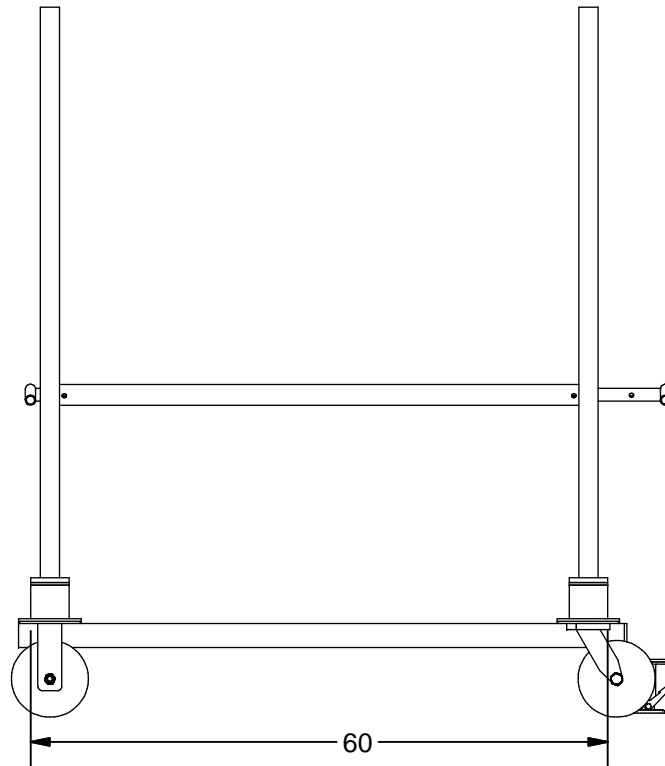

Model K-07L "L" Type Bolted

- * 8" Wheel, 2 Swivel, 2 Rigid
- * 1 Floor Lock
- * Paint : Kear Green

Paint: Oil Base Enamel With Color Bristol Green
- Similar to #SW6748

K E A R FABRICATION INC.
27 Vanley Crescent, North York, ON, M3J 2B7 - Tel: (416) 398-8666 - Fax: (416) 398-9666

This drawing is property of Kear Fabrication Inc. and may not be copied or modified without the express consent of Kear Fabrication Inc. All dimensions are in inches and are accurate to 1/16". Angles are accurate to 1/2". Report all changes and/or errors to the Kear Fabrication Inc. Engineering Department.