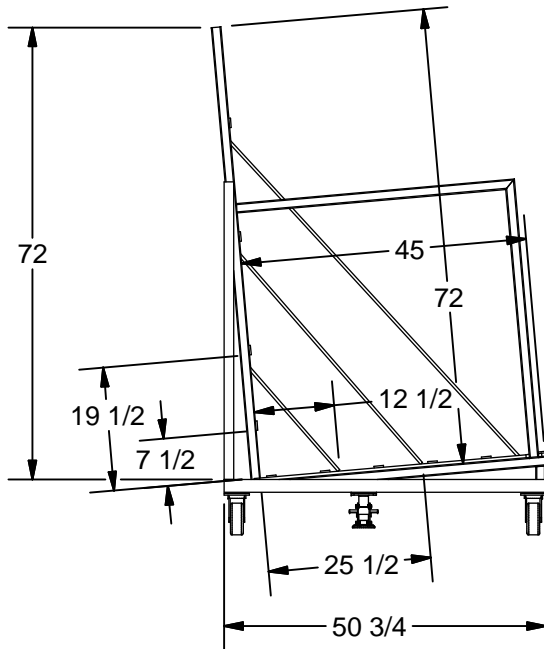

Model K-09ADD Harp type IG Dolly

- * 40 Slots At 1-1/4"
- * 5" Caster, 2 Swivel, 2 Rigid
- * 6 HDPE Strips On Plywood Base
- * 1 Floor Lock
- * 5 Degree Tilt
- * Paint: Kear Green

K E A R FABRICATION INC.
27 Vanley Crescent, North York, ON, M3J 2B7 - Tel: (416) 398-8666 - Fax: (416) 398-9666

This drawing is property of Kear Fabrication Inc. and may not be copied or modified without the express consent of Kear Fabrication Inc. All dimensions are in inches and are accurate to 1/16". Angles are accurate to 1/2°. Report all changes and/or errors to the Kear Fabrication Inc. Engineering Department.