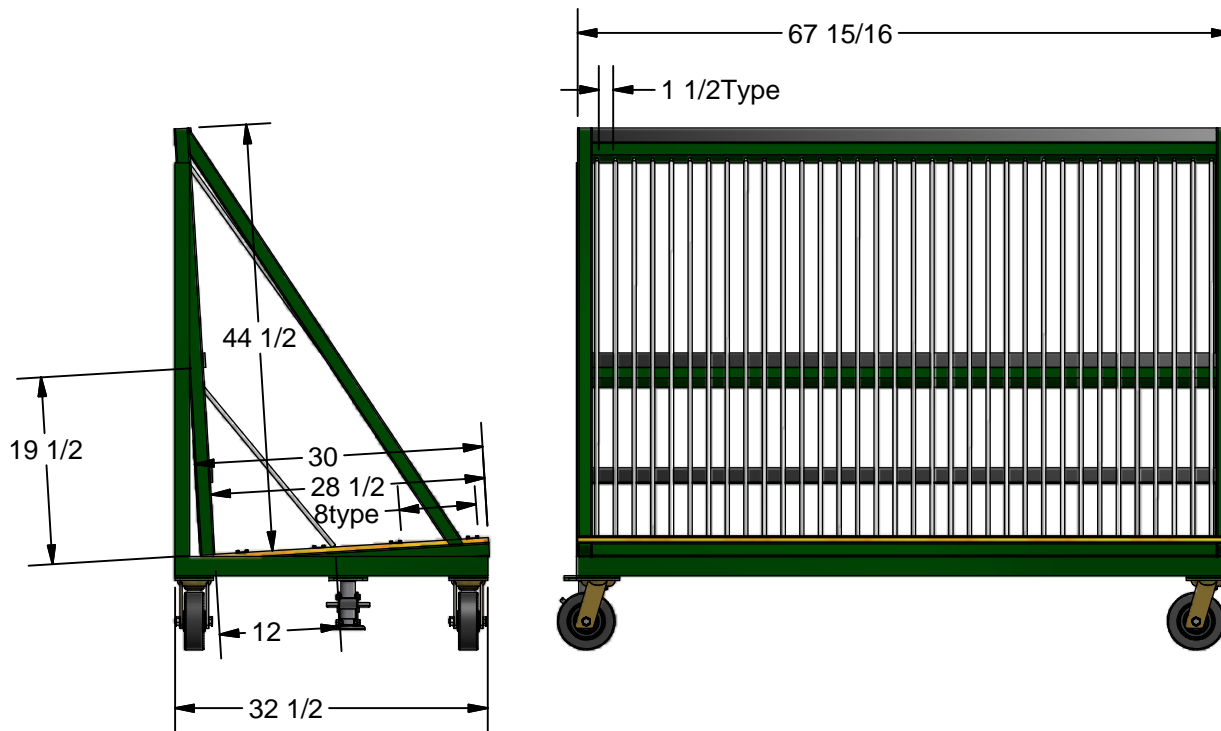

Model K-09AS IG Harp Dolly

- * 33 Slots At 1-1/2"
- * 6" Caster, 4 Swivel
- * 4 Strips 'U' Plastic On Plywood Base
- * 1 Floor Lock
- * Paint: Kear Green

K E A R FABRICATION INC.
27 Vanley Crescent, North York, ON, M3J 2B7 - Tel: (416) 398-8666 - Fax: (416) 398-9666

This drawing is property of Kear Fabrication Inc. and may not be copied or modified without the express consent of Kear Fabrication Inc. All dimensions are in inches and are accurate to 1/16". Angles are accurate to 1/2°. Report all changes and/or errors to the Kear Fabrication Inc. Engineering Department.