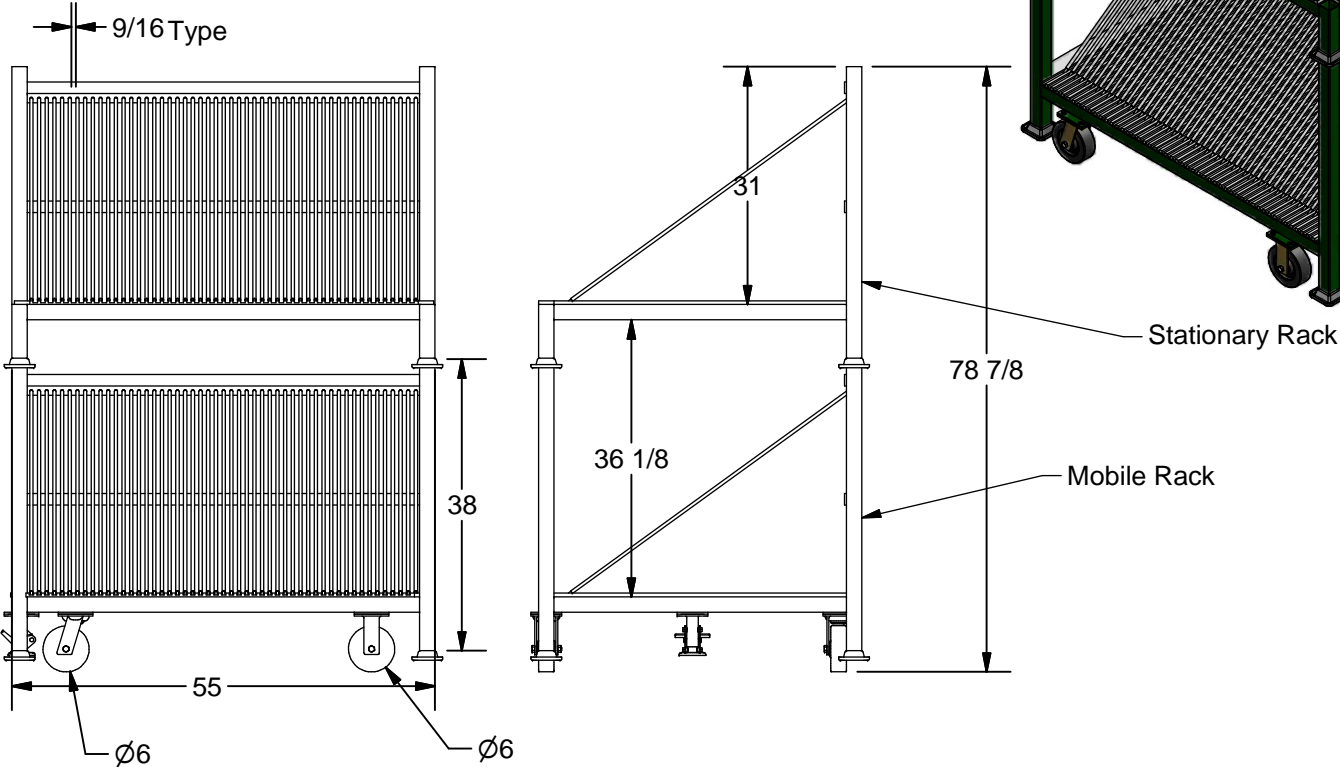

Model K-09AWFF Stackable Fully Slots IG Dolly

- * 50 Slots At 9/16" per rack
- * Four 6" x 2" Phenolic Caster, 2 Rigid, 2 Swivel
- * 1 Floor lock
- * Paint: Kear Green

K E A R F A B R I C A T I O N I N C.
 27 Vaneley Crescent, North York, ON, M3J 2B7 - Tel: (416) 398-8666 - Fax: (416) 398-9666

This drawing is property of Kear Fabrication Inc. and may not be copied or modified without the express consent of Kear Fabrication Inc. All dimensions are in inches and are accurate to 1/16". Angles are accurate to 1/2°. Report all changes and/or errors to the Kear Fabrication Inc. Engineering Department.