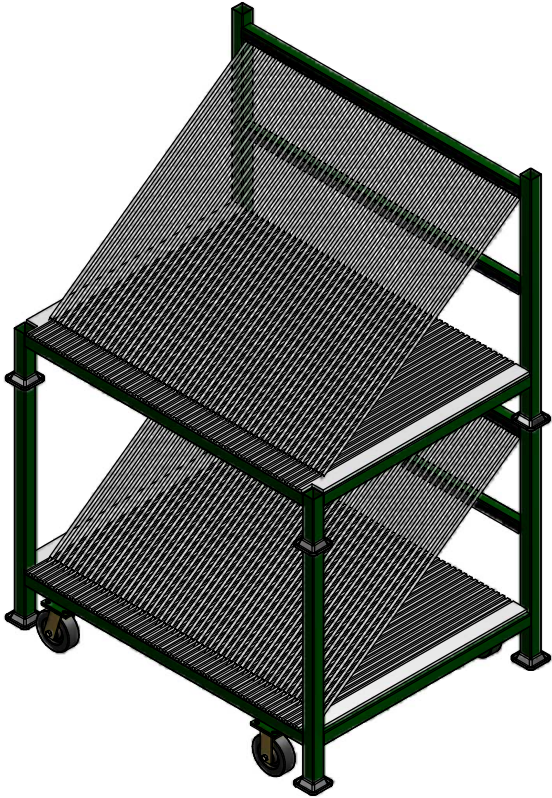

Model K-09AWFF Stackable Fully Slots IG Dolly

- * 50 Slots At 9/16" per rack
- * Four 6" x 2" Phenolic Caster, 2 Rigid, 2 Swivel
- * 1 Floor lock
- * Paint: Kear Green

K E A R F A B R I C A T I O N I N C.
 27 Vaneley Crescent, North York, ON, M3J 2B7 - Tel: (416) 398-8666 - Fax: (416) 398-9666

This drawing is property of Kear Fabrication Inc. and may not be copied or modified without the express consent of Kear Fabrication Inc. All dimensions are in inches and are accurate to 1/16". Angles are accurate to 1/2°. Report all changes and/or errors to the Kear Fabrication Inc. Engineering Department.