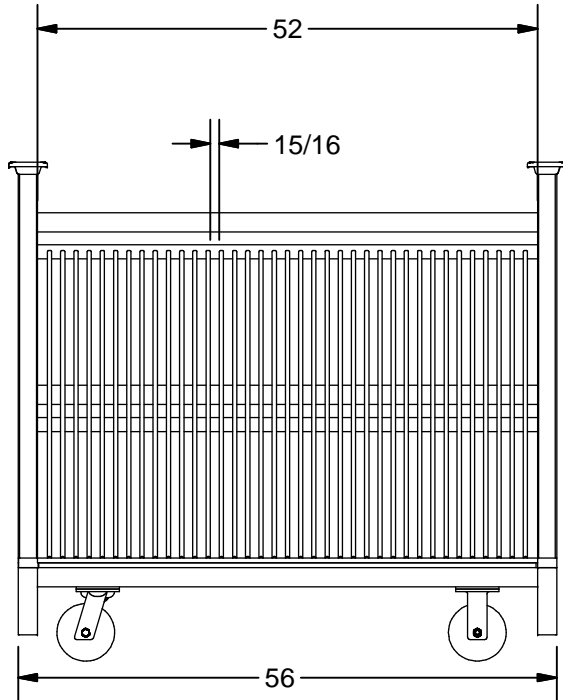

# Model K-09AWST IG Dolly

- 36 Slots At 15/16" For 7/8" I.G.
- 2 Sets of Strings
- 6" x 2" Performa Rubber Wheel , 2 Rigid, 2 Swivel
- Paint: Kear Green

**K E A R F A B R I C A T I O N I N C.**

27 Vanley Crescent, North York, ON, M3J 2B7 - Tel: (416) 398-8666 - Fax: (416) 398-9666

This drawing is property of Kear Fabrication Inc. and may not be copied or modified without the express consent of Kear Fabrication Inc. All dimensions are in inches and are accurate to 1/16" . Angles are accurate to 1/2° . Report all changes and/or errors to the Kear Fabrication Inc. Engineering Department.