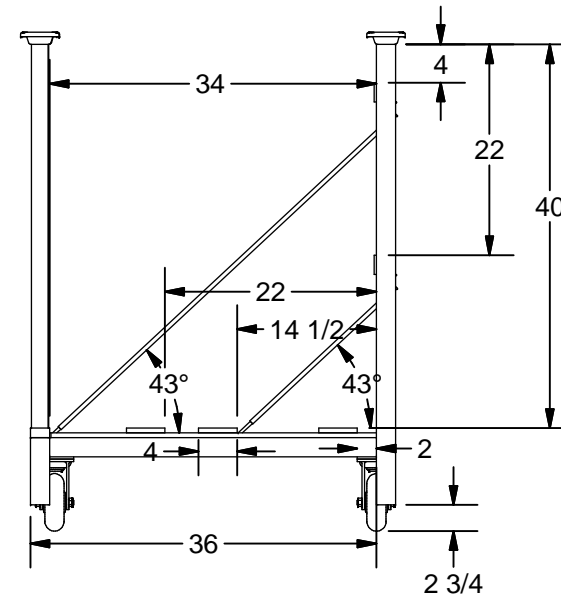

# Model K-09AWST IG Dolly

- 36 Slots At 15/16" For 7/8" I.G.
- 2 Sets of Strings
- 6" x 2" Performa Rubber Wheel , 2 Rigid, 2 Swivel
- Paint: Kear Green

**K E A R F A B R I C A T I O N I N C.**

27 Vanley Crescent, North York, ON, M3J 2B7 - Tel: (416) 398-8666 - Fax: (416) 398-9666

This drawing is property of Kear Fabrication Inc. and may not be copied or modified without the express consent of Kear Fabrication Inc. All dimensions are in inches and are accurate to 1/16" . Angles are accurate to 1/2° . Report all changes and/or errors to the Kear Fabrication Inc. Engineering Department.