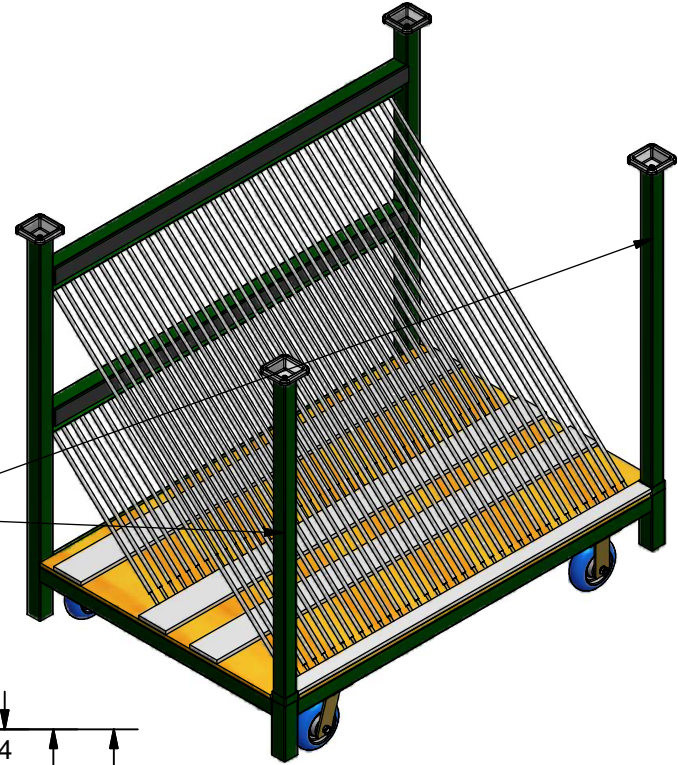

# Model K-09AWST IG Dolly

- 36 Slots At 15/16" For 7/8" I.G.
- 2 Sets of Strings
- 6" x 2" Performa Rubber Wheel , 2 Rigid, 2 Swivel
- Paint: Kear Green

**K E A R F A B R I C A T I O N I N C.**

27 Vanley Crescent, North York, ON, M3J 2B7 - Tel: (416) 398-8666 - Fax: (416) 398-9666

This drawing is property of Kear Fabrication Inc. and may not be copied or modified without the express consent of Kear Fabrication Inc. All dimensions are in inches and are accurate to 1/16" . Angles are accurate to 1/2° . Report all changes and/or errors to the Kear Fabrication Inc. Engineering Department.