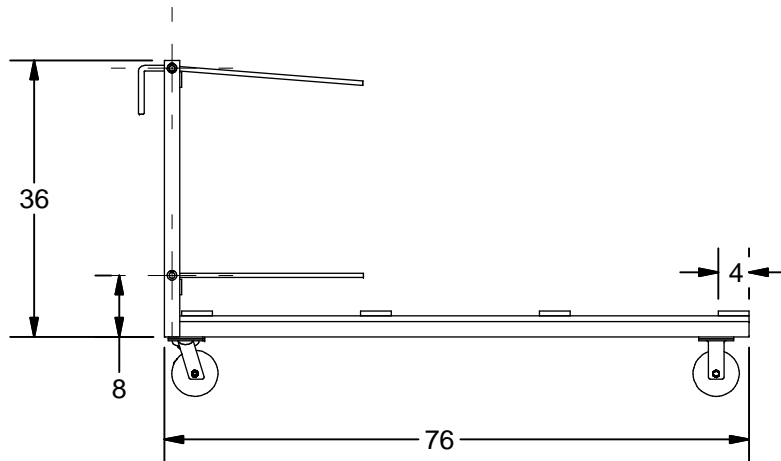

Model K-09BL Large IG Dolly

- * 15 Slots At 1-1/2"
- * 24" PVC Covered Steel Fingers
- * 6" x 2" Caster With Shield, 2 Swivel 2 Rigid
- * 1 Floor Lock

K E A R FABRICATION INC.
27 Vanley Crescent, North York, ON, M3J 2B7 - Tel: (416) 398- 8666 - Fax: (416) 398- 9666

This drawing is property of Kear Fabrication Inc. and may not be copied or modified without the express consent of Kear Fabrication Inc. All dimensions are in inches and are accurate to 1/16". Angles are accurate to 1/2°. Report all changes and/or errors to the Kear Fabrication Inc. Engineering Department.