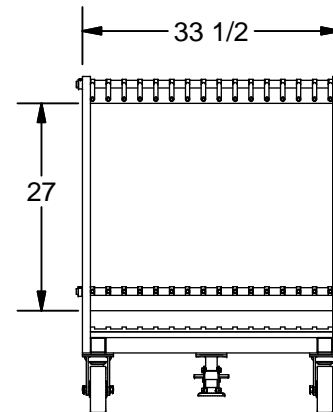

Model K-09BL Large IG Dolly

- * 15 Slots At 1-1/2"
- * 24" PVC Covered Steel Fingers
- * 6" x 2" Caster With Shield, 2 Swivel 2 Rigid
- * 1 Floor Lock

K E A R FABRICATION INC.
27 Vanley Crescent, North York, ON, M3J 2B7 - Tel: (416) 398- 8666 - Fax: (416) 398- 9666

This drawing is property of Kear Fabrication Inc. and may not be copied or modified without the express consent of Kear Fabrication Inc. All dimensions are in inches and are accurate to 1/16". Angles are accurate to 1/2°. Report all changes and/or errors to the Kear Fabrication Inc. Engineering Department.