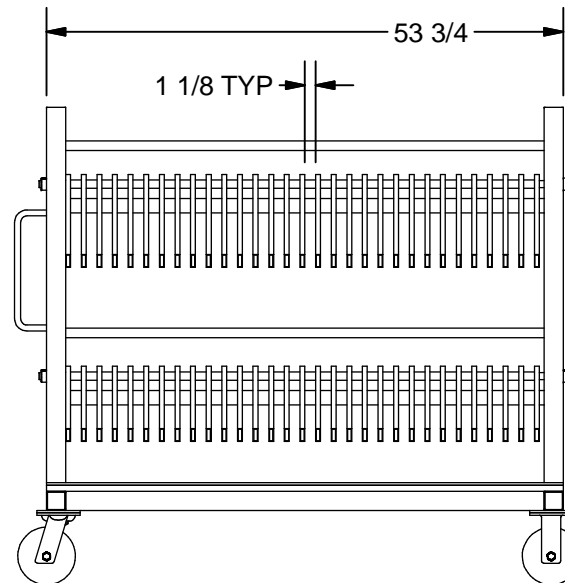

K-09D Insulated Glass Dolly

- * PVC Flip-up Fingers
- * 30 Slots -1-1/8"
- * Up Finger Length 18"
- * Low Finger Length 14"
- * 6" x 2" Phenolic Caster with 2 Rigid and 2 Swivel
- * Paint: Kear Green

K E A R FABRICATION INC.

27 Vanley Crescent, North York, ON, M3J 2B7 - Tel: (416) 398-8666 - Fax: (416) 398-9666

This drawing is property of Kear Fabrication Inc. and may not be copied or modified without the express consent of Kear Fabrication Inc. All dimensions are in inches and are accurate to 1/16". Angles are accurate to 1/2°. Report all changes and/or errors to the Kear Fabrication Inc. Engineering Department.