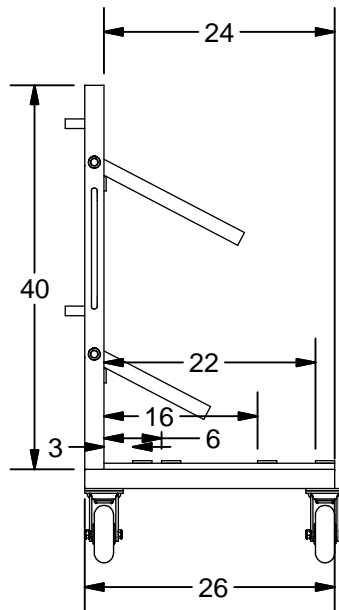

K-09D Insulated Glass Dolly

- * PVC Flip-up Fingers
- * 30 Slots -1-1/8"
- * Up Finger Length 18"
- * Low Finger Length 14"
- * 6" x 2" Phenolic Caster with 2 Rigid and 2 Swivel
- * Paint: Kear Green

K E A R FABRICATION INC.

27 Vanley Crescent, North York, ON, M3J 2B7 - Tel: (416) 398-8666 - Fax: (416) 398-9666

This drawing is property of Kear Fabrication Inc. and may not be copied or modified without the express consent of Kear Fabrication Inc. All dimensions are in inches and are accurate to 1/16". Angles are accurate to 1/2°. Report all changes and/or errors to the Kear Fabrication Inc. Engineering Department.