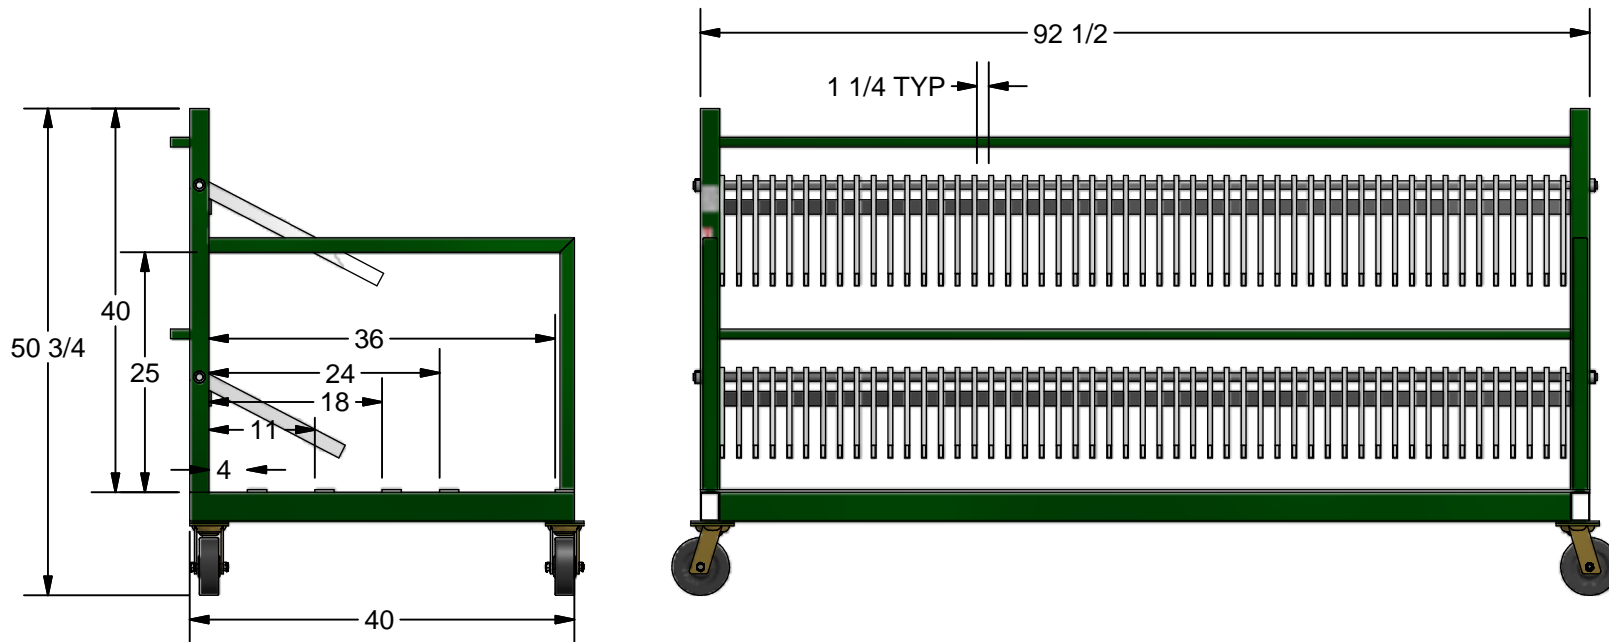

K-09DOP Insulated Glass Dolly

- * PVC Flip-up Fingers
- * 50 Slots - 1-1/4" Capacity
- * Up Finger Length 22"
- * Low Finger Length 18"
- * 6" x 2" swivel caster
- * Paint: Kear Green

K E A R FABRICATION INC.

27 Vanley Crescent, North York, ON, M3J 2B7 - Tel: (416) 398- 8666 - Fax: (416) 398- 9666

This drawing is property of Kear Fabrication Inc. and may not be copied or modified without the express consent of Kear Fabrication Inc. All dimensions are in inches and are accurate to 1/16". Angles are accurate to 1/2°. Report all changes and/or errors to the Kear Fabrication Inc. Engineering Department.