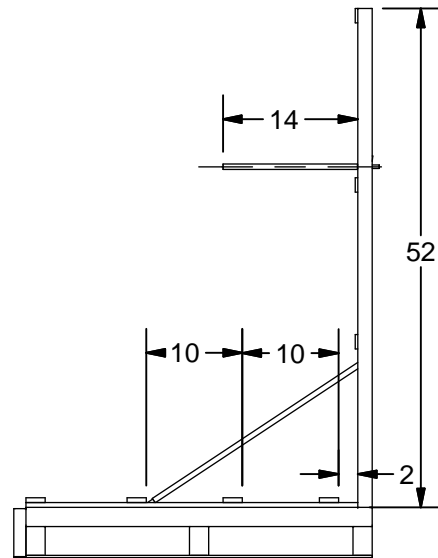

Model K-09SI IG Shipping Rack

36 Slots@1" Wide

Specifications Subject To Change Without Notice