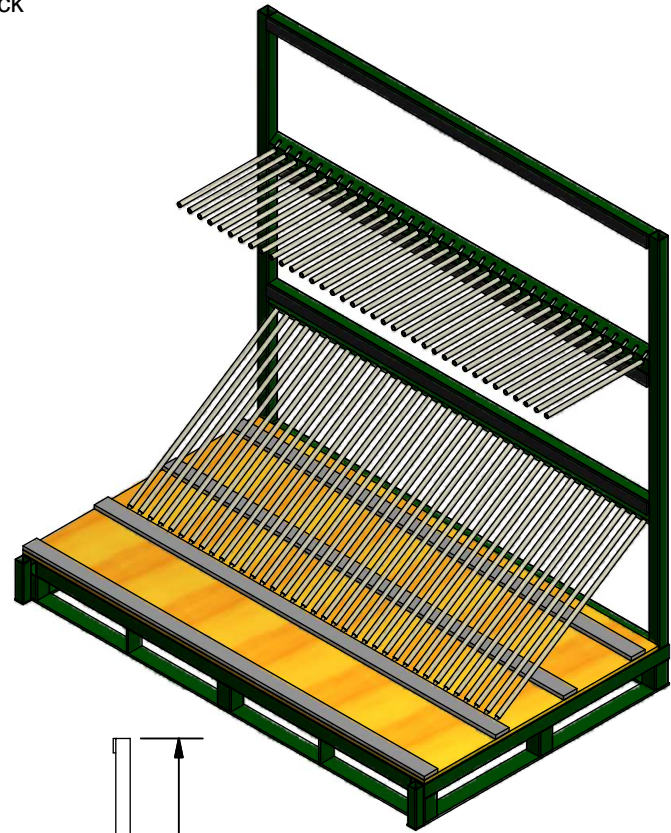

Model K-09SI IG Shipping Rack

36 Slots@1" Wide

Specifications Subject To Change Without Notice