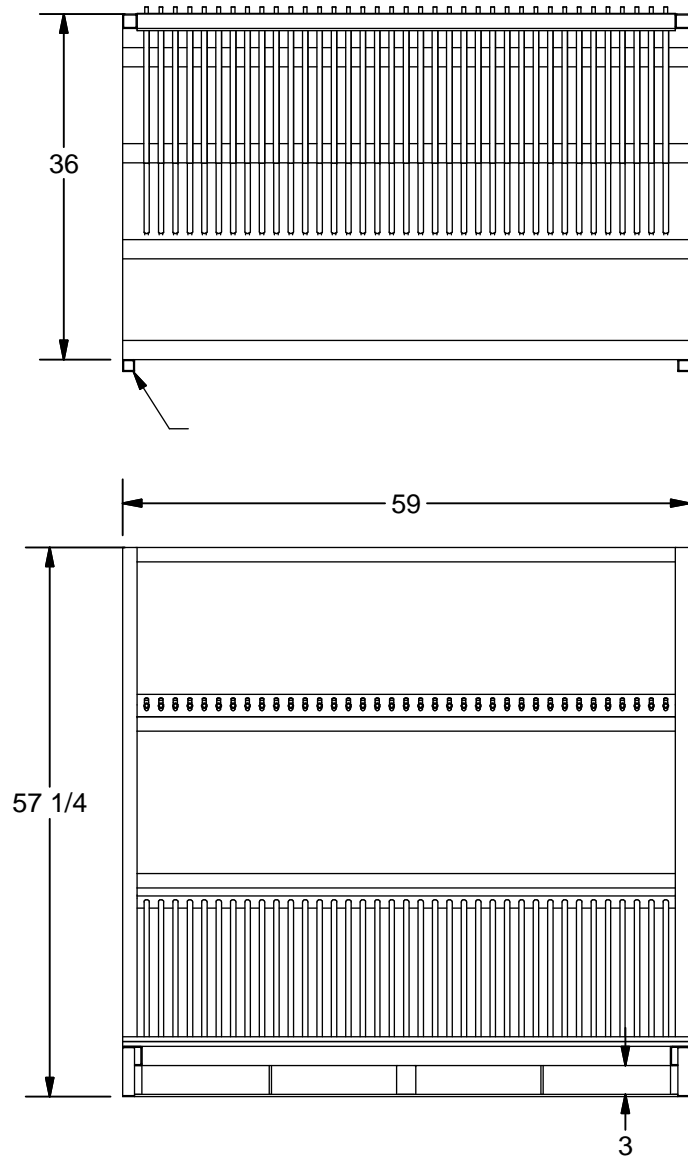

Model K-09SI IG Shipping Rack

36 Slots@1" Wide

Specifications Subject To Change Without Notice