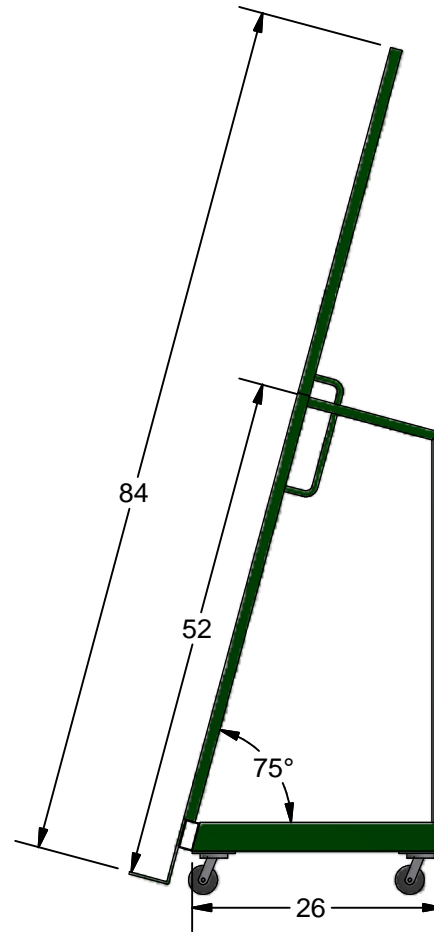

Model K-14A Door Dolly

* Paint: Kear Green

* Quantity 1Unit

K E A R FABRICATION INC.

27 Vanley Crescent, North York, ON, M3J 2B7 - Tel: (416) 398-8666 - Fax: (416) 398-9666

This drawing is property of Kear Fabrication Inc. and may not be copied or modified without the express consent of Kear Fabrication Inc. All dimensions are in inches and are accurate to 1/16". Angles are accurate to 1/2°. Report all changes and/or errors to the Kear Fabrication Inc. Engineering Department.