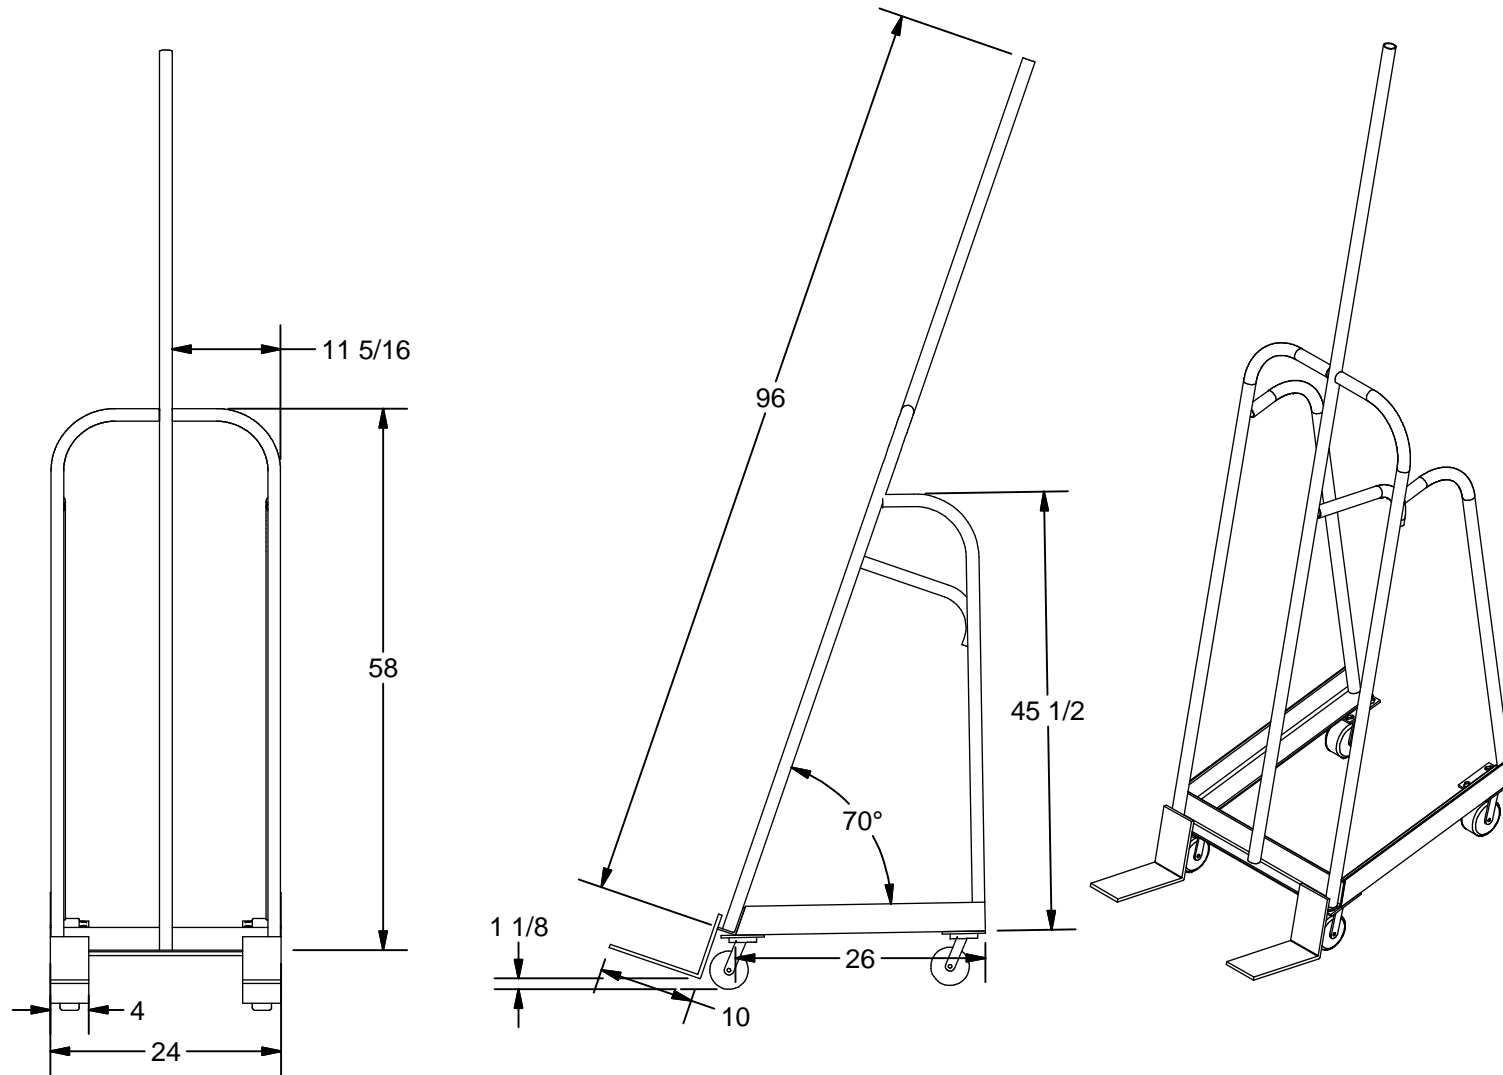

Model K-14AR Door Dolly

* Paint: Kear green

K E A R FABRICATION INC.

27 Vanley Crescent, North York, ON, M3J 2B7 - Tel: (416) 398-8666 - Fax: (416) 398-9666

This drawing is property of Kear Fabrication Inc. and may not be copied or modified without the express consent of Kear Fabrication Inc. All dimensions are in inches and are accurate to $1/16$ ". Angles are accurate to $1/2^\circ$. Report all changes and/or errors to the Kear Fabrication Inc. Engineering Department.