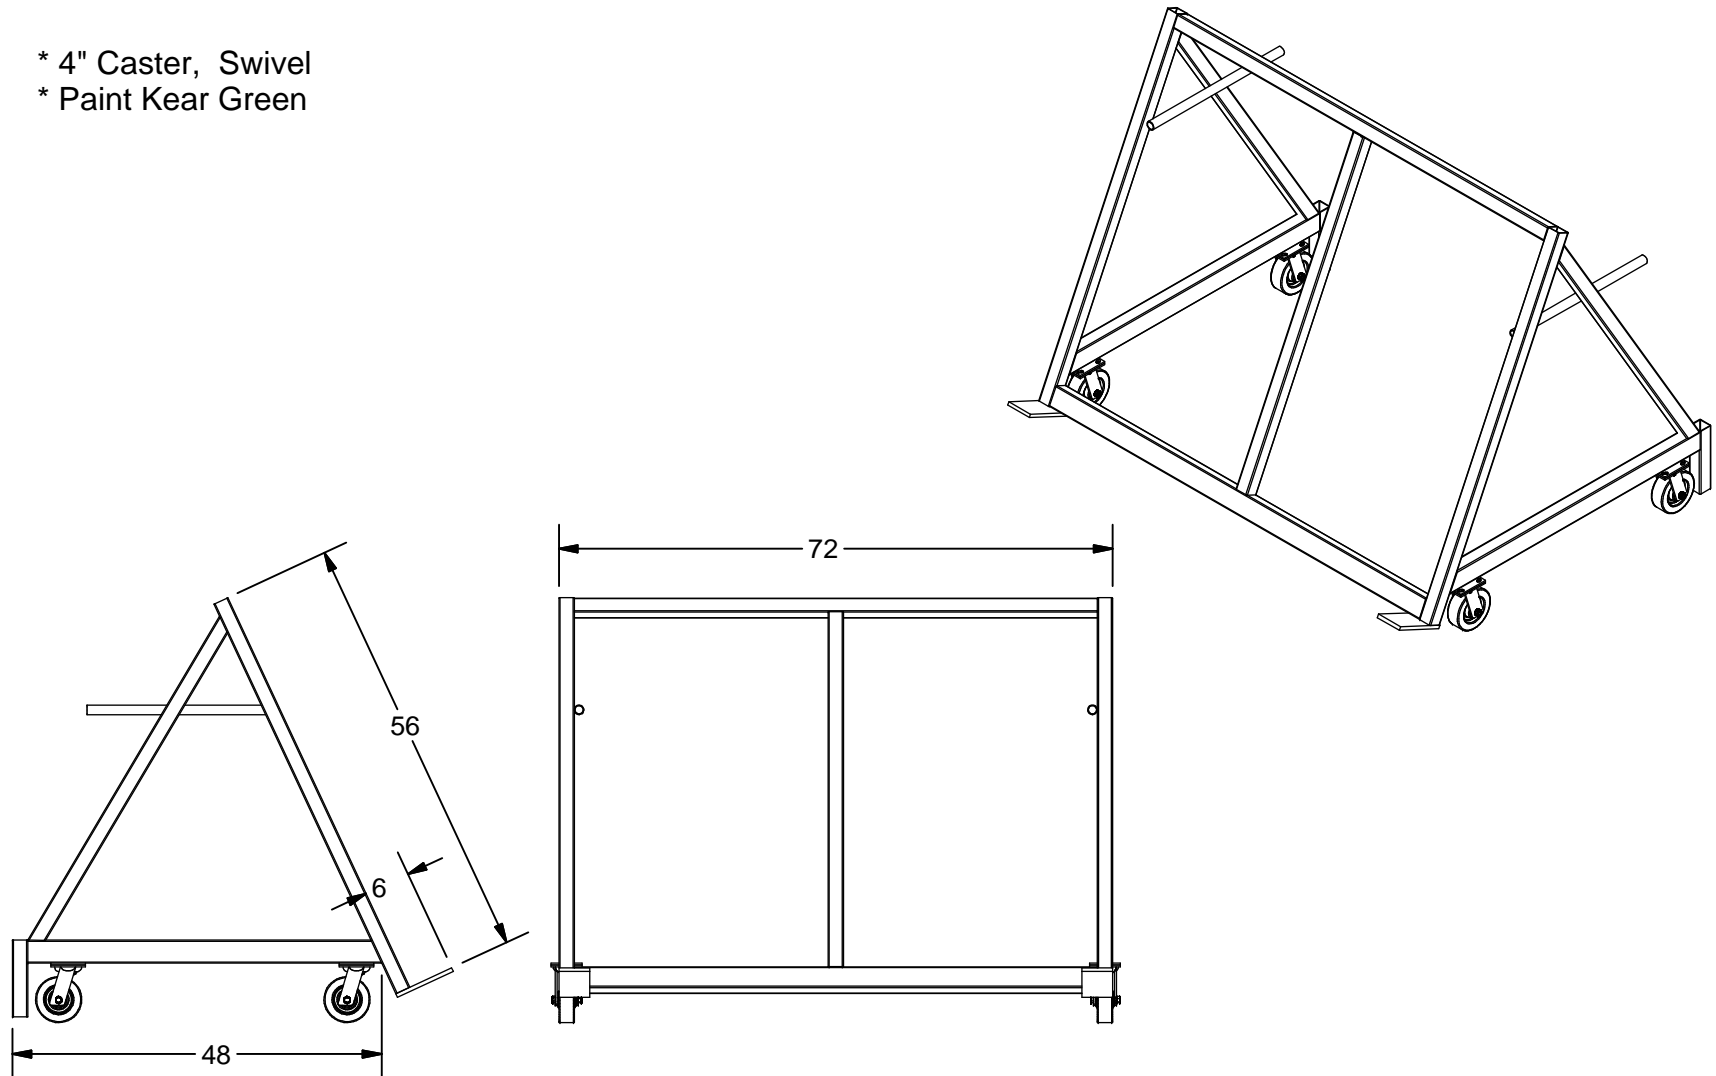

## K-14C Case Glass Dolly

- \* 4" Caster, Swivel
- \* Paint Kear Green

**K E A R** FABRICATION INC.

27 Vanley Crescent, North York, ON, M3J 2B7 - Tel: (416) 398-8666 - Fax: (416) 398-9666

This drawing is property of Kear Fabrication Inc. and may not be copied or modified without the express consent of Kear Fabrication Inc. All dimensions are in inches and are accurate to 1/16". Angles are accurate to 1/2°. Report all changes and/or errors to the Kear Fabrication Inc. Engineering Department.