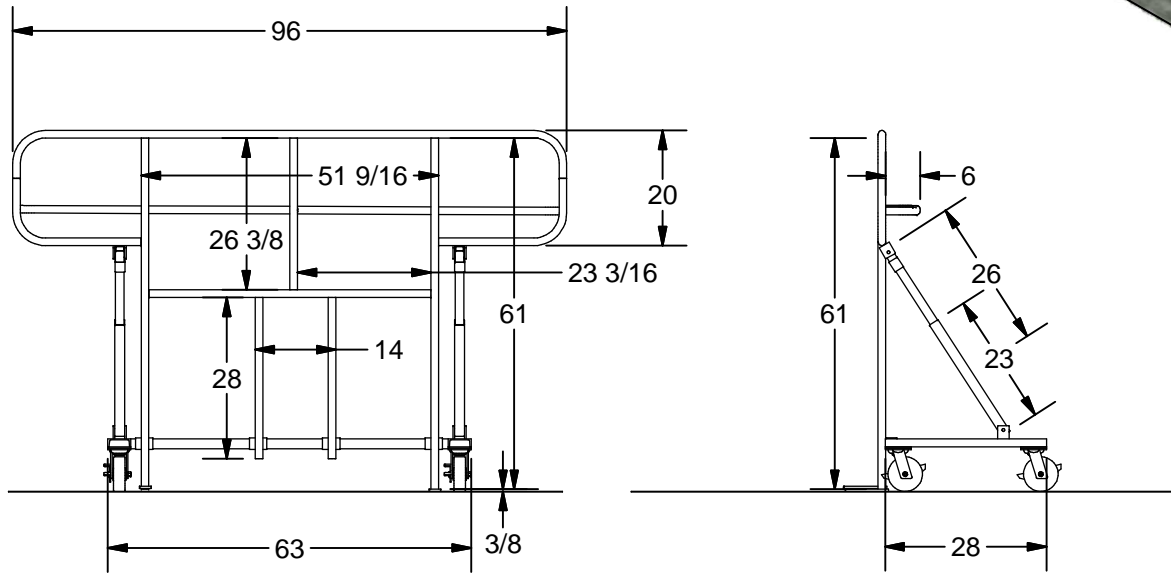

# K-14DTD Door Dolly

- Paint Kear Green

**K E A R** FABRICATION INC.  
27 Vanley Crescent, North York, ON, M3J 2B7 - Tel: (416) 398-8666 - Fax: (416) 398-9666

This drawing is property of Kear Fabrication Inc. and may not be copied or modified without the express consent of Kear Fabrication Inc. All dimensions are in inches and are accurate to 1/16" . Angles are accurate to 1/2° . Report all changes and/or errors to the Kear Fabrication Inc. Engineering Department.