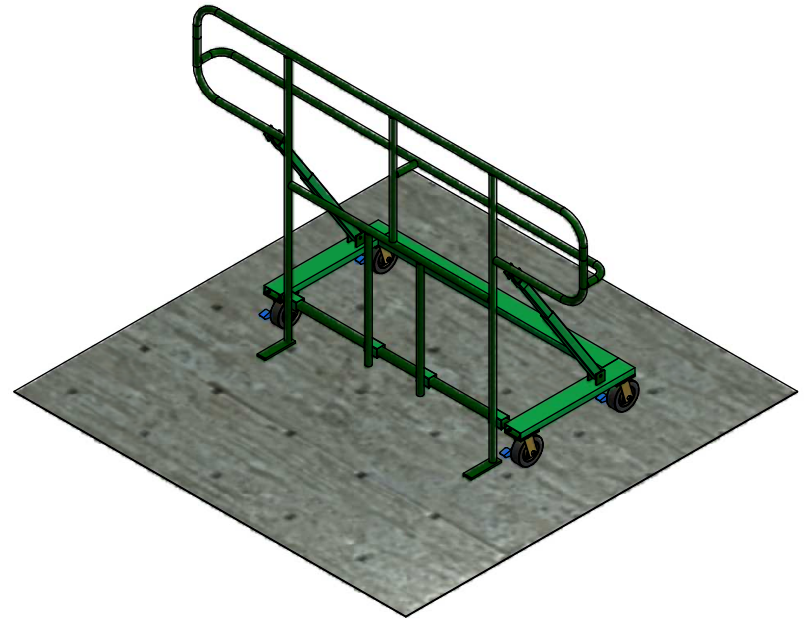

# K-14DTD Door Dolly

- Paint Kear Green

**K E A R** FABRICATION INC.  
27 Vanley Crescent, North York, ON, M3J 2B7 - Tel: (416) 398-8666 - Fax: (416) 398-9666

This drawing is property of Kear Fabrication Inc. and may not be copied or modified without the express consent of Kear Fabrication Inc. All dimensions are in inches and are accurate to 1/16" . Angles are accurate to 1/2° . Report all changes and/or errors to the Kear Fabrication Inc. Engineering Department.