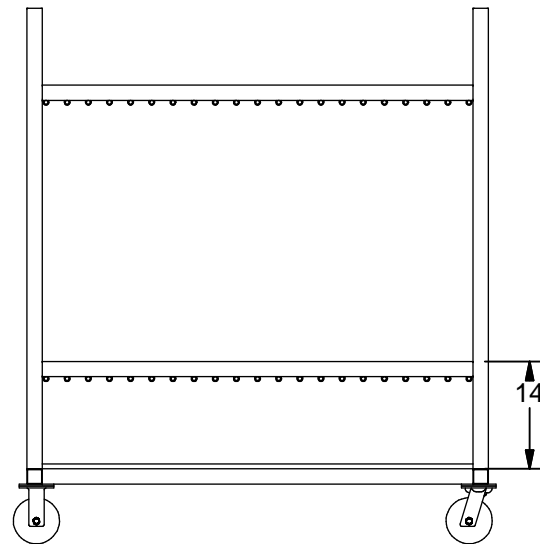

K-18A Doors Dolly

- * 20 Slots At 2"
- * Plywood base
- * 6" x 2" Wheel, 2 Swivel, 2 Rigid
- * Paint Kear Green

K E A R FABRICATION INC.
27 Vanley Crescent, North York, ON, M3J 2B7 - Tel: (416) 398-8666 - Fax: (416) 398-9666