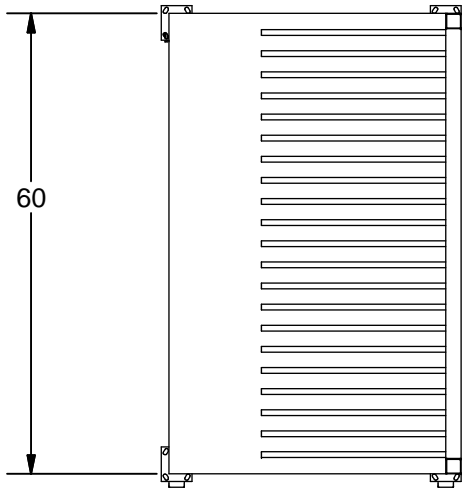

K-18A Doors Dolly

- * 20 Slots At 2"
- * Plywood base
- * 6" x 2" Wheel, 2 Swivel, 2 Rigid
- * Paint Kear Green

K E A R FABRICATION INC.
27 Vanley Crescent, North York, ON, M3J 2B7 - Tel: (416) 398-8666 - Fax: (416) 398-9666