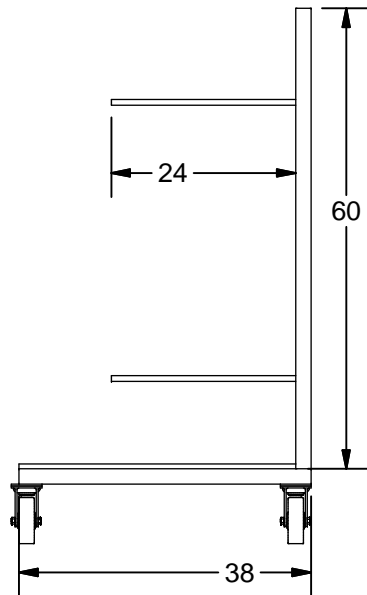

K-18A Doors Dolly

- * 20 Slots At 2"
- * Plywood base
- * 6" x 2" Wheel, 2 Swivel, 2 Rigid
- * Paint Kear Green

K E A R FABRICATION INC.
27 Vanley Crescent, North York, ON, M3J 2B7 - Tel: (416) 398-8666 - Fax: (416) 398-9666