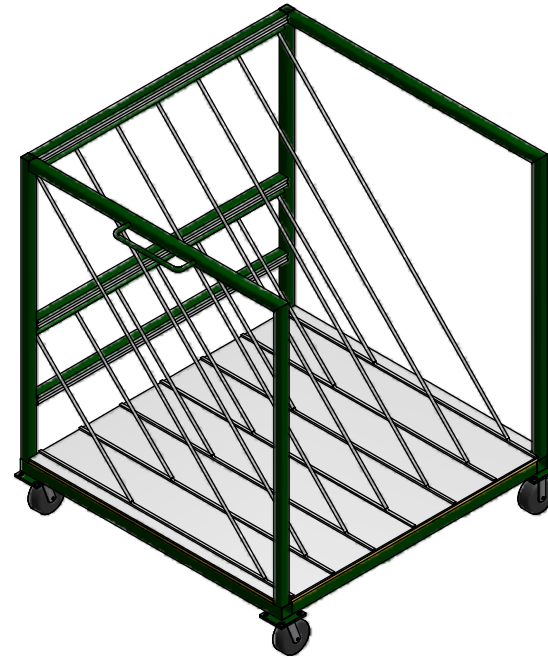

Model K-18DWS

- 6 Slots At 7"
- 5" Caster, 2 Rigid, 2 Swivel
- 2 Sets of PVC Covered Strings
- Paint: Safety Blue

K E A R FABRICATION INC.
27 Vanley Crescent, North York, ON, M3J 2B7 - Tel: (416) 398-8666 - Fax: (416) 398-9666

This drawing is property of Kear Fabrication Inc. and may not be copied or modified without the express consent of Kear Fabrication Inc. All dimensions are in inches and are accurate to 1/16" . Angles are accurate to 1/2° . Report all changes and/or errors to the Kear Fabrication Inc. Engineering Department.