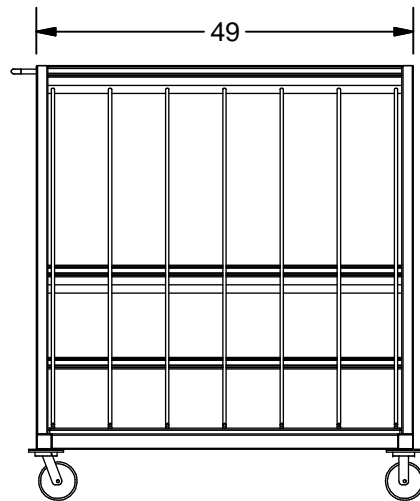

Model K-18DWS

- 6 Slots At 7"
- 5" Caster, 2 Rigid, 2 Swivel
- 2 Sets of PVC Covered Strings
- Paint: Safety Blue

K E A R FABRICATION INC.
27 Vanley Crescent, North York, ON, M3J 2B7 - Tel: (416) 398-8666 - Fax: (416) 398-9666

This drawing is property of Kear Fabrication Inc. and may not be copied or modified without the express consent of Kear Fabrication Inc. All dimensions are in inches and are accurate to 1/16" . Angles are accurate to 1/2° . Report all changes and/or errors to the Kear Fabrication Inc. Engineering Department.