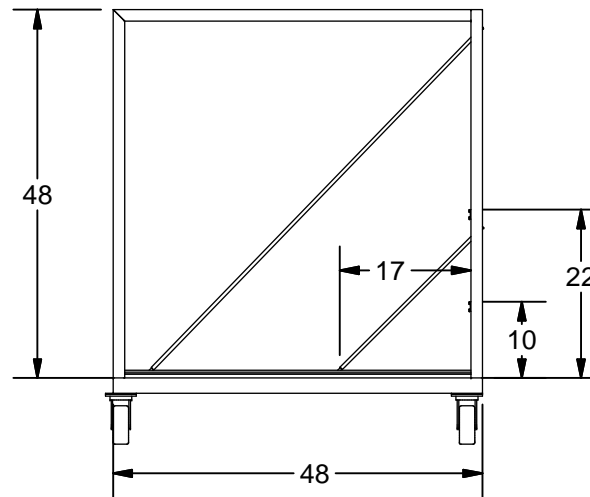

Model K-18DWS

- 6 Slots At 7"
- 5" Caster, 2 Rigid, 2 Swivel
- 2 Sets of PVC Covered Strings
- Paint: Safety Blue

K E A R FABRICATION INC.
27 Vanley Crescent, North York, ON, M3J 2B7 - Tel: (416) 398-8666 - Fax: (416) 398-9666

This drawing is property of Kear Fabrication Inc. and may not be copied or modified without the express consent of Kear Fabrication Inc. All dimensions are in inches and are accurate to 1/16" . Angles are accurate to 1/2° . Report all changes and/or errors to the Kear Fabrication Inc. Engineering Department.