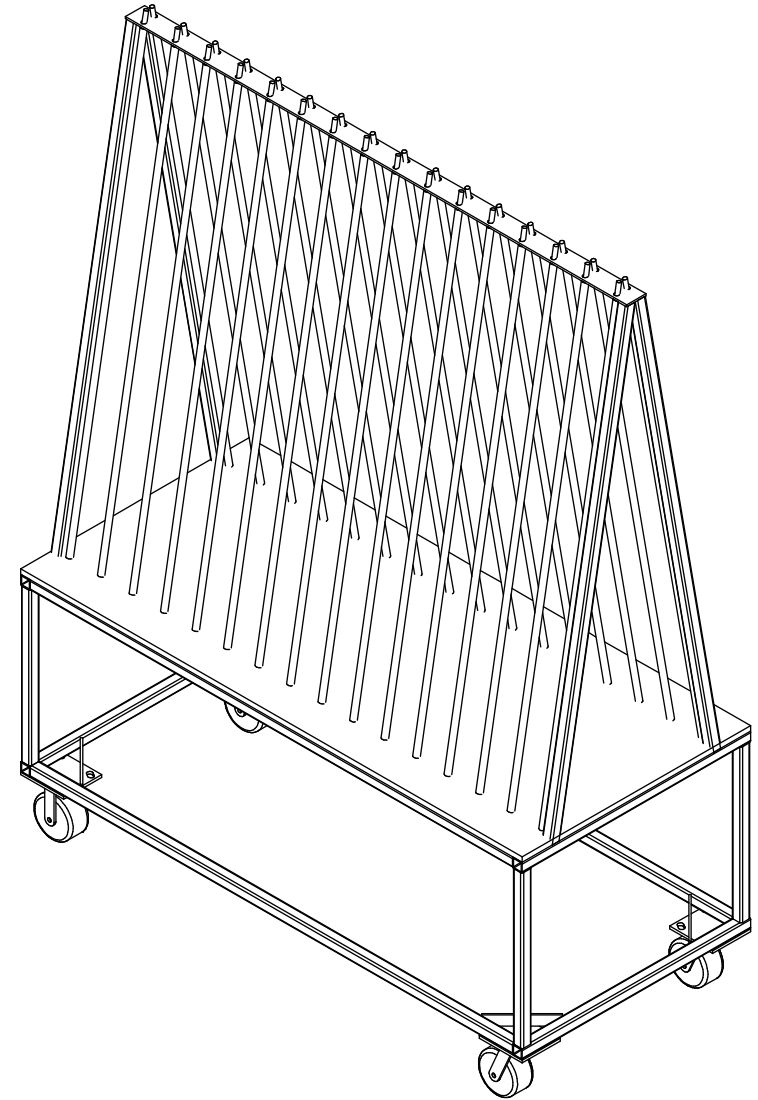

Model K-18 HA Type Harp Dolly

*15 Slots Each Side At 2-3/4"

* 5" x 2" Caster, 2 Rigid, 2 Swivel

Paint: Oil Base Enamel With Color Bristol Green
- Similar To # SW6748

K E A R FABRICATION INC.
27 Vanley Crescent, North York, ON, M3J 2B7 - Tel: (416) 398-8666 - Fax: (416) 398-9666

This drawing is property of Kear Fabrication Inc. and may not be copied or modified without the express consent of Kear Fabrication Inc. All dimensions are in inches and are accurate to 1/16". Angles are accurate to 1/2°. Report all changes and/or errors to the Kear Fabrication Inc. Engineering Department.