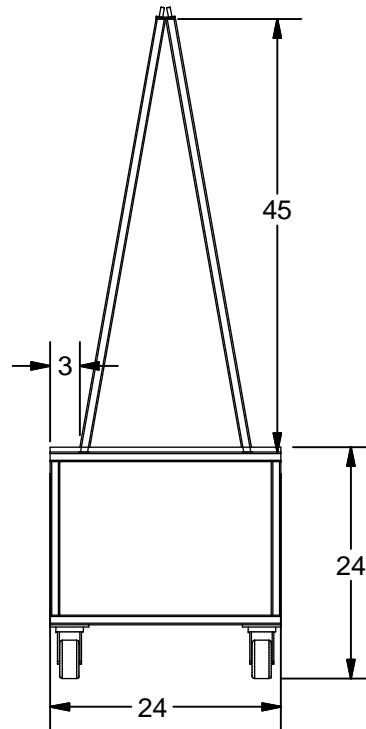

Model K-18 HA Type Harp Dolly

*15 Slots Each Side At 2-3/4"

* 5" x 2" Caster, 2 Rigid, 2 Swivel

Paint: Oil Base Enamel With Color Bristol Green
- Similar To # SW6748

K E A R FABRICATION INC.
27 Vanley Crescent, North York, ON, M3J 2B7 - Tel: (416) 398-8666 - Fax: (416) 398-9666

This drawing is property of Kear Fabrication Inc. and may not be copied or modified without the express consent of Kear Fabrication Inc. All dimensions are in inches and are accurate to 1/16". Angles are accurate to 1/2°. Report all changes and/or errors to the Kear Fabrication Inc. Engineering Department.