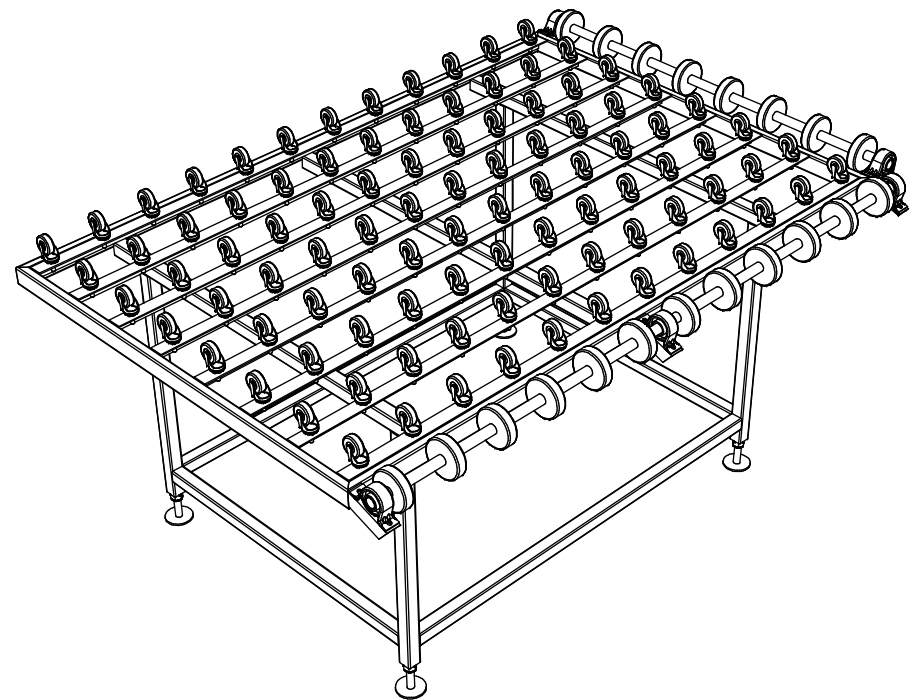

K-20LOF Load/Offload Caster Table

- 48" x 72" Caster Table
- 2" Dia x 7/8" Caster on 6" Center
- Paint: Kear Blue

K E A R FABRICATION INC.

27 Vanley Crescent, North York, ON, M3J 2B7 - Tel: (416) 398-8666 - Fax: (416) 398-9666

This drawing is property of Kear Fabrication Inc. and may not be copied or modified without the express consent of Kear Fabrication Inc. All dimensions are in inches and are accurate to 1/16". Angles are accurate to 1/2°. Report all changes and/or errors to the Kear Fabrication Inc. Engineering Department.