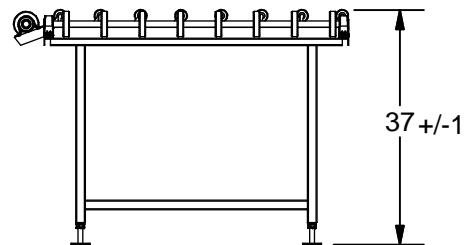

K-20LOF Load/Offload Caster Table

- 48" x 72" Caster Table
- 2" Dia x 7/8" Caster on 6" Center
- Paint: Kear Blue

K E A R FABRICATION INC.

27 Vanley Crescent, North York, ON, M3J 2B7 - Tel: (416) 398-8666 - Fax: (416) 398-9666

This drawing is property of Kear Fabrication Inc. and may not be copied or modified without the express consent of Kear Fabrication Inc. All dimensions are in inches and are accurate to 1/16". Angles are accurate to 1/2°. Report all changes and/or errors to the Kear Fabrication Inc. Engineering Department.