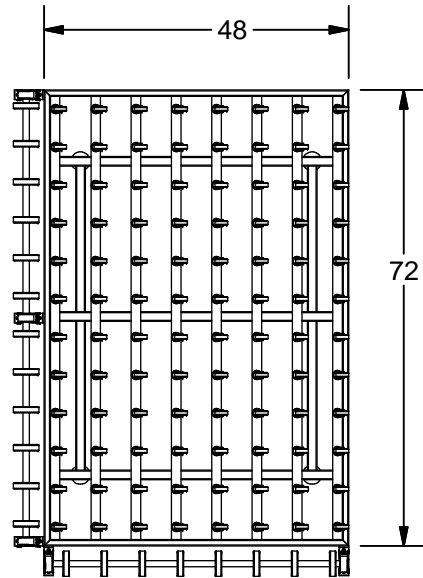

K-20LOF Load/Offload Caster Table

- 48" x 72" Caster Table
- 2" Dia x 7/8" Caster on 6" Center
- Paint: Kear Blue

K E A R FABRICATION INC.

27 Vanley Crescent, North York, ON, M3J 2B7 - Tel: (416) 398-8666 - Fax: (416) 398-9666

This drawing is property of Kear Fabrication Inc. and may not be copied or modified without the express consent of Kear Fabrication Inc. All dimensions are in inches and are accurate to 1/16". Angles are accurate to 1/2°. Report all changes and/or errors to the Kear Fabrication Inc. Engineering Department.