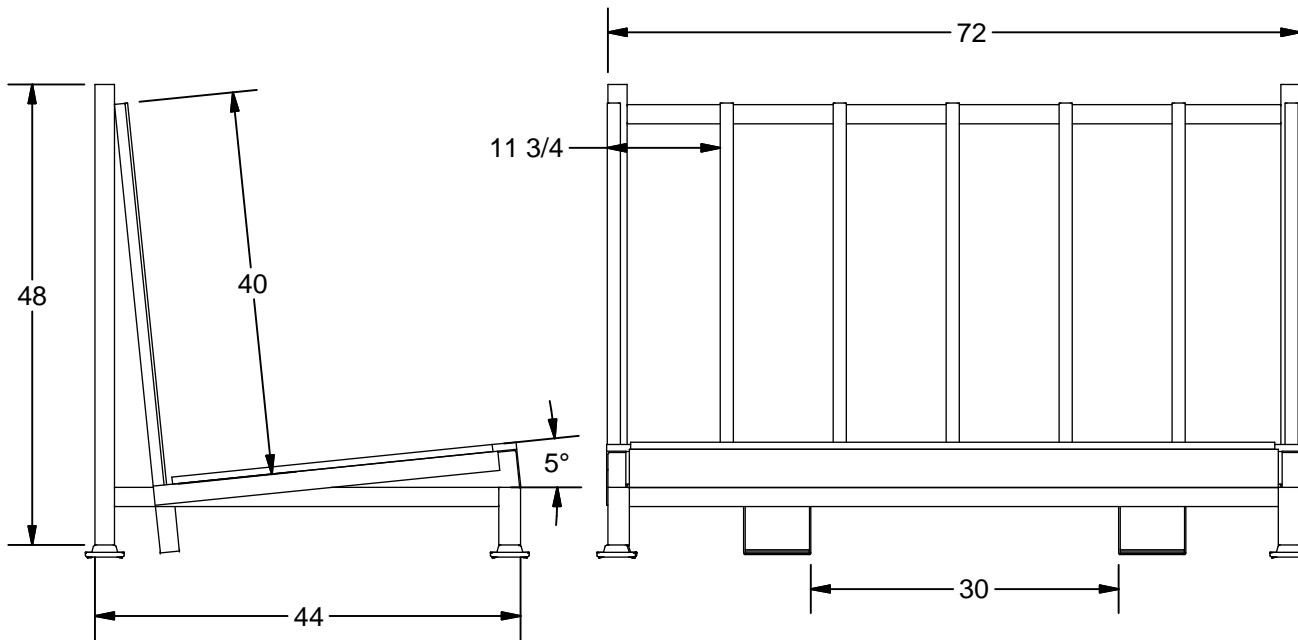

Model K-23E Econo L- Type

- * Form Channel With PVC Extrude Back
- * 3/4" Plywood Bottom

Specifications Subject To Change Without Notice