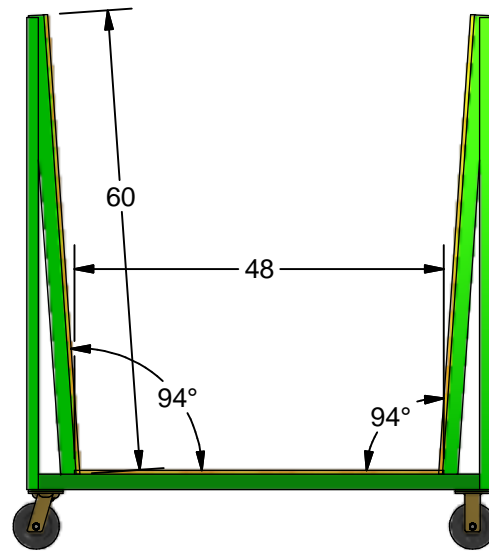

Model K-24AV Window Dolly

- * 6" x 2" Phenolic Caster, 2 Swivel, 2 Rigid
- * 1/2" Plywood Base and sides
- * Paint: Kear Green

K E A R FABRICATION INC.
27 Vanley Crescent, North York, ON, M3J 2B7 - Tel: (416) 398-8666 - Fax: (416) 398-9666

This drawing is property of Kear Fabrication Inc. and may not be copied or modified without the express consent of Kear Fabrication Inc. All dimensions are in inches and are accurate to 1/16". Angles are accurate to 1/2". Report all changes and/or errors to the Kear Fabrication Inc. Engineering Department.