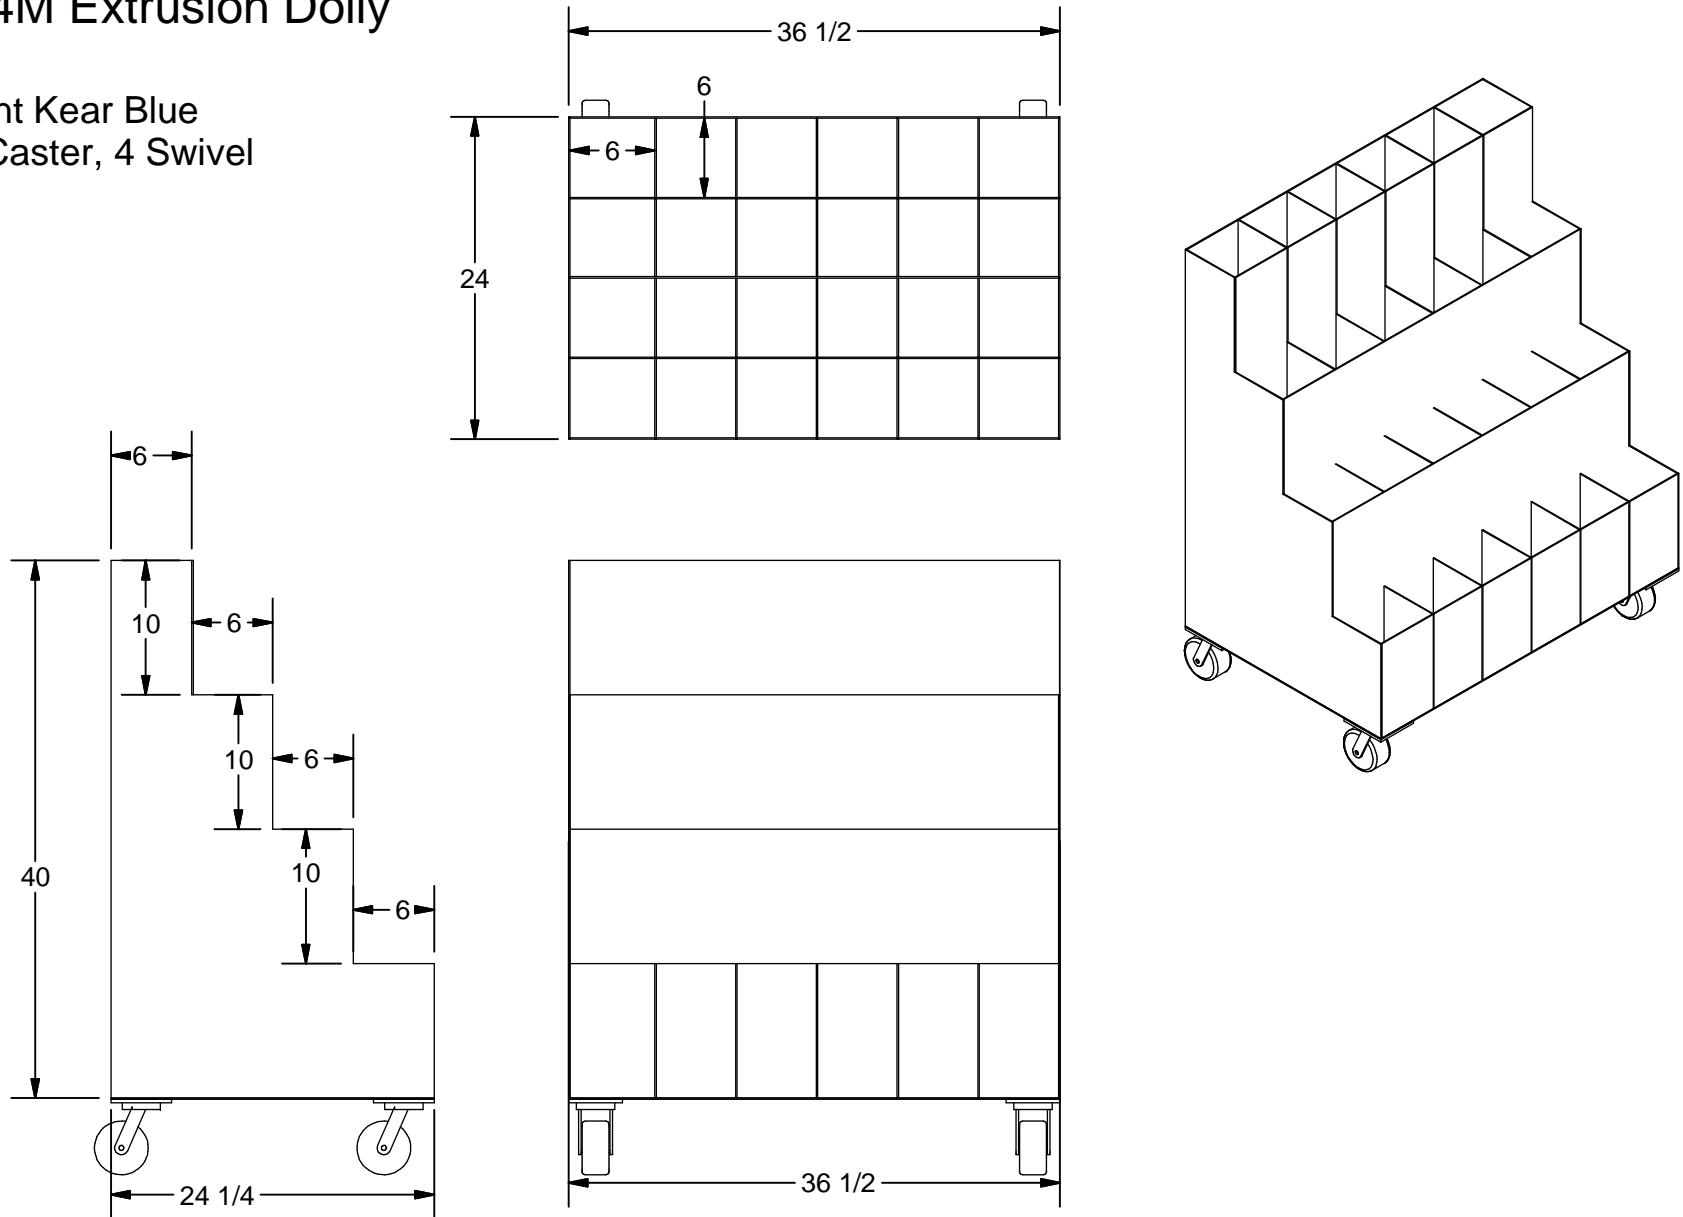

K-24M Extrusion Dolly

- * Paint Kear Blue
- * 4" Caster, 4 Swivel

K E A R FABRICATION INC.
27 Vanley Crescent, North York, ON, M3J 2B7 - Tel: (416) 398-8666 - Fax: (416) 398-9666

This drawing is property of Kear Fabrication Inc. for Purpose of customer approval only. Any dimensions, materials, parts and paint not shown in the drawing are pending to standards and design of Kear Fabrication Inc.