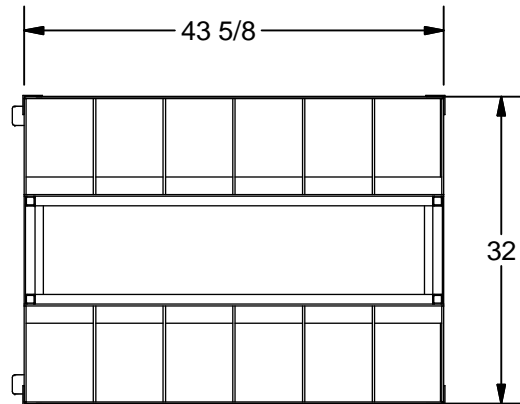

Model K-24RA

- * 2 x 6 Pockets at 10" x 7"
- * Slot Depth 24"
- * 4" Wheel, 2 Swivel, 2 Rigid
- * Paint Safety Blue Powder Coating

K E A R FABRICATION INC.
27 Vanley Crescent, North York, ON, M3J 2B7 - Tel: (416) 398-8666 - Fax: (416) 398-9666

This drawing is property of Kear Fabrication Inc. and may not be copied or modified without the express consent of Kear Fabrication Inc. All dimensions are in inches and are accurate to 1/16". Angles are accurate to 1/2°. Report all changes and/or errors to the Kear Fabrication Inc. Engineering Department.