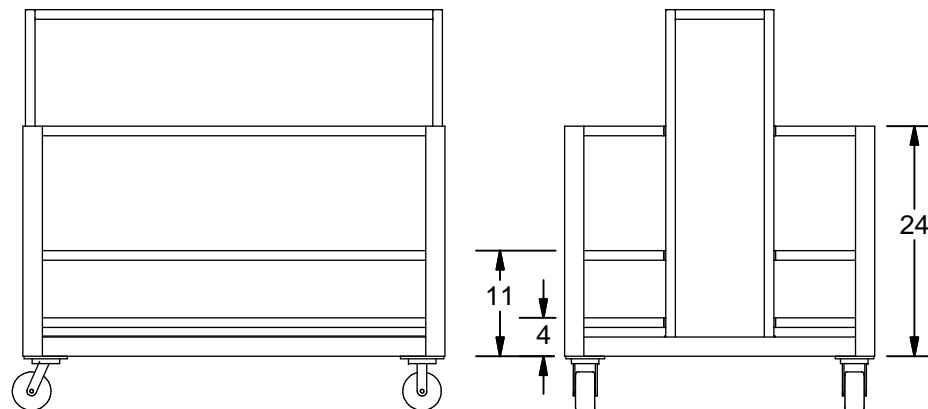

Model K-24RA

- * 2 x 6 Pockets at 10" x 7"
- * Slot Depth 24"
- * 4" Wheel, 2 Swivel, 2 Rigid
- * Paint Safety Blue Powder Coating

K E A R FABRICATION INC.
27 Vanley Crescent, North York, ON, M3J 2B7 - Tel: (416) 398-8666 - Fax: (416) 398-9666

This drawing is property of Kear Fabrication Inc. and may not be copied or modified without the express consent of Kear Fabrication Inc. All dimensions are in inches and are accurate to 1/16". Angles are accurate to 1/2°. Report all changes and/or errors to the Kear Fabrication Inc. Engineering Department.