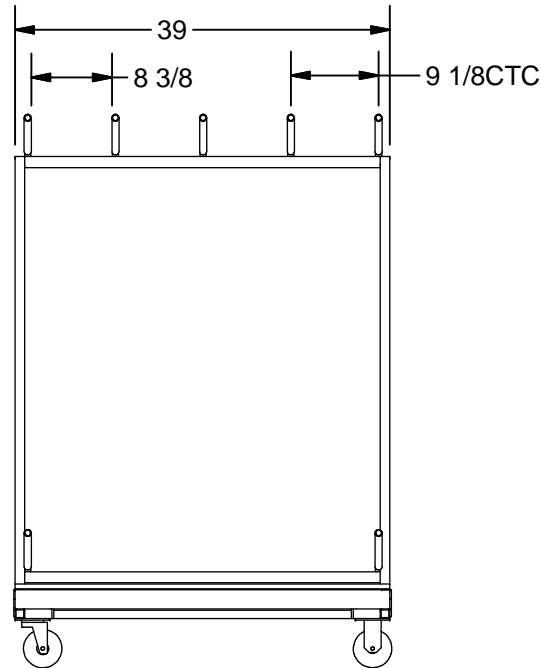

# K-25VS Patio Door Frame Dolly

- \* 4 Slots At 8-3/8"
- \* 4"x1-1/4" Caster 2 Rigid, 2 Swivel
- \* Paint: Kears Blue

**K E A R** FABRICATION INC.  
27 Vanley Crescent, North York, ON, M3J 2B7 - Tel: (416) 398-8666 - Fax: (416) 398-9666

This drawing is property of Kear Fabrication Inc. and may not be copied or modified without the express consent of Kear Fabrication Inc. All dimensions are in inches and are accurate to 1/16". Angles are accurate to 1/2°. Report all changes and/or errors to the Kear Fabrication Inc. Engineering Department.