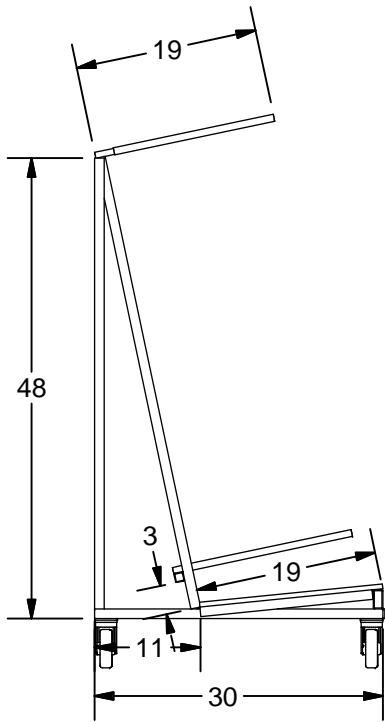

# K-25VS Patio Door Frame Dolly

- \* 4 Slots At 8-3/8"
- \* 4"x1-1/4" Caster 2 Rigid, 2 Swivel
- \* Paint: Kears Blue

**K E A R** FABRICATION INC.  
27 Vanley Crescent, North York, ON, M3J 2B7 - Tel: (416) 398-8666 - Fax: (416) 398-9666

This drawing is property of Kear Fabrication Inc. and may not be copied or modified without the express consent of Kear Fabrication Inc. All dimensions are in inches and are accurate to 1/16". Angles are accurate to 1/2°. Report all changes and/or errors to the Kear Fabrication Inc. Engineering Department.