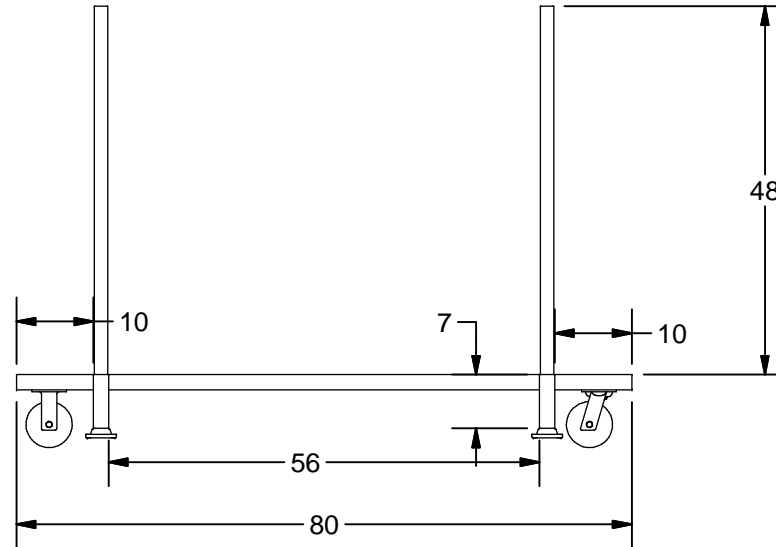

# K-24WH Window Dolly

- \* 6"x2" Wheel, 2 Swivel, 2 Rigid
- \* Removable Post
- \* Paint Kear Green

**K E A R** FABRICATION INC.  
27 Vanley Crescent, North York, ON, M3J 2B7 - Tel: (416) 398- 8666 - Fax: (416) 398-9666