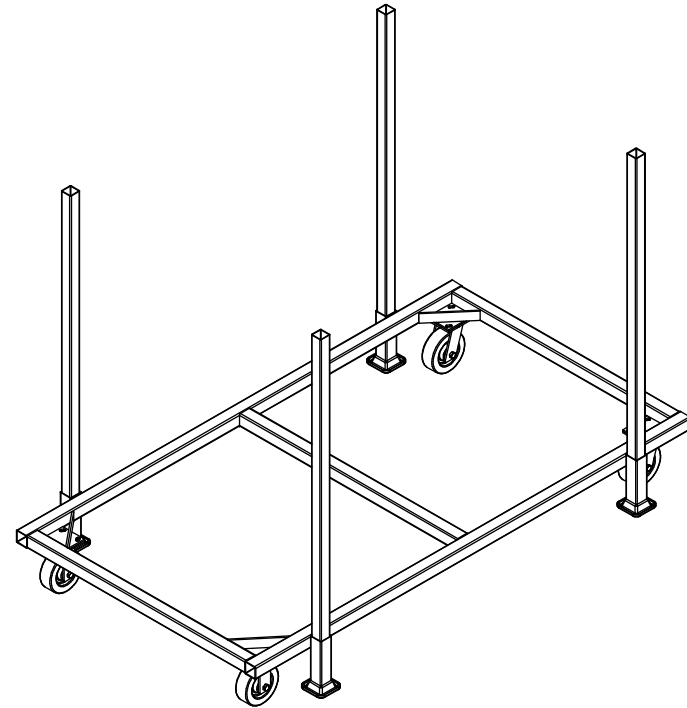

# K-24WH Window Dolly

- \* 6"x2" Wheel, 2 Swivel, 2 Rigid
- \* Removable Post
- \* Paint Kear Green

**K E A R** FABRICATION INC.  
27 Vanley Crescent, North York, ON, M3J 2B7 - Tel: (416) 398- 8666 - Fax: (416) 398-9666