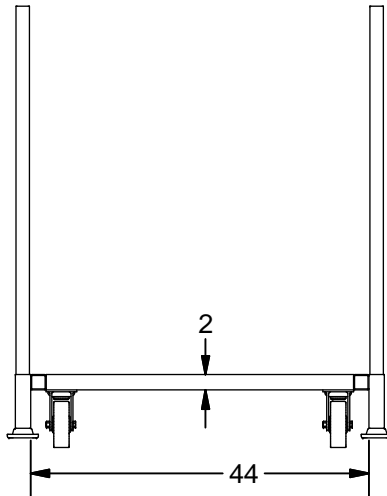

# K-24WH Window Dolly

- \* 6"x2" Wheel, 2 Swivel, 2 Rigid
- \* Removable Post
- \* Paint Kear Green

**K E A R** FABRICATION INC.  
27 Vanley Crescent, North York, ON, M3J 2B7 - Tel: (416) 398- 8666 - Fax: (416) 398-9666