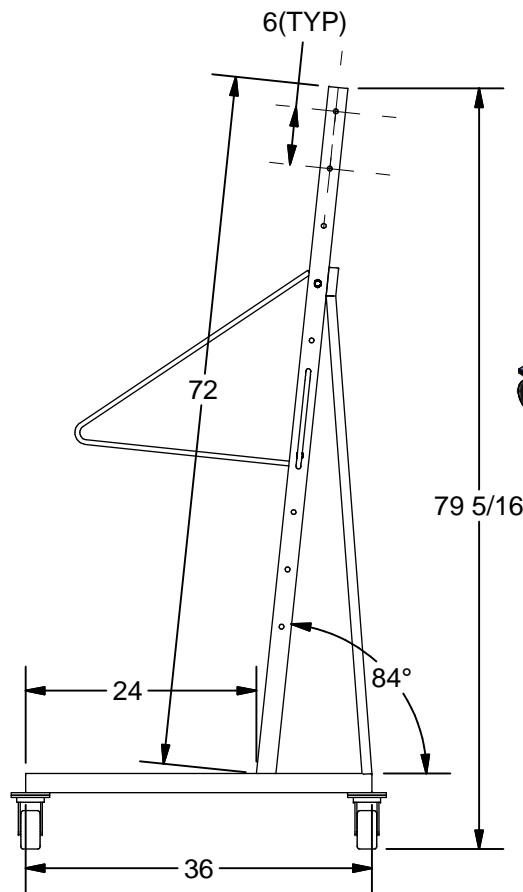

Model K-25EL

*8 x 6" Slots

*Rung High Adjustale at 6" Per Step

Paint: Bristol Green

K E A R FABRICATION INC.
27 Vanley Crescent, North York, ON, M3J 2B7 - Tel: (416) 398-8666 - Fax: (416) 398-9666

This drawing is property of Kear Fabrication Inc. and may not be copied or modified without the express consent of Kear Fabrication Inc. All dimensions are in inches and are accurate to 1/16" . Angles are accurate to 1/2° . Report all changes and/or errors to the Kear Fabrication Inc. Engineering Department.