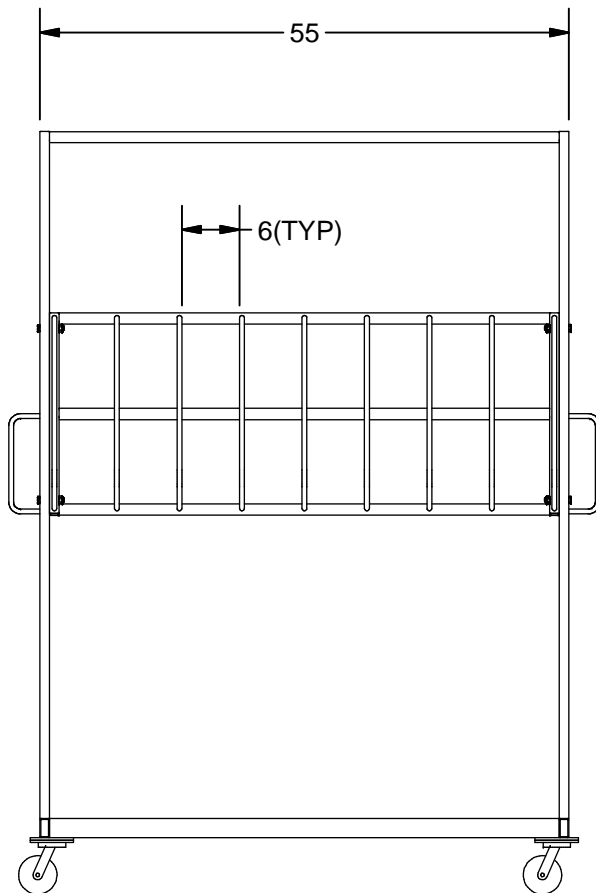

Model K-25EL

*8 x 6" Slots

*Rung High Adjustale at 6" Per Step

Paint: Bristol Green

K E A R FABRICATION INC.
27 Vanley Crescent, North York, ON, M3J 2B7 - Tel: (416) 398-8666 - Fax: (416) 398-9666

This drawing is property of Kear Fabrication Inc. and may not be copied or modified without the express consent of Kear Fabrication Inc. All dimensions are in inches and are accurate to 1/16" . Angles are accurate to 1/2° . Report all changes and/or errors to the Kear Fabrication Inc. Engineering Department.