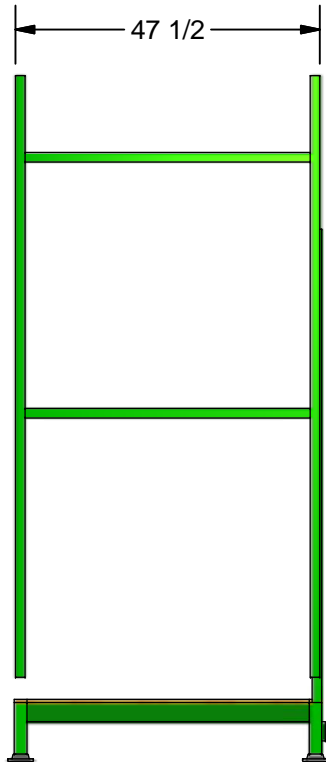

K-25PD Patio Door Rack

- * Stackable Rack
- * 48" deep x 89" wide x 96" overall high
- * Plywood base
- * Paint: Safety Blue

K E A R FABRICATION INC.
 27 Vanley Crescent, North York, ON, M3J 2B7 - Tel: (416) 398-8666 - Fax: (416) 398-9666

This drawing is property of Kear Fabrication Inc. and may not be copied or modified without the express consent of Kear Fabrication Inc. All dimensions are in inches and are accurate to 1/16". Angles are accurate to 1/2°. Report all changes and/or errors to the Kear Fabrication Inc. Engineering Department.