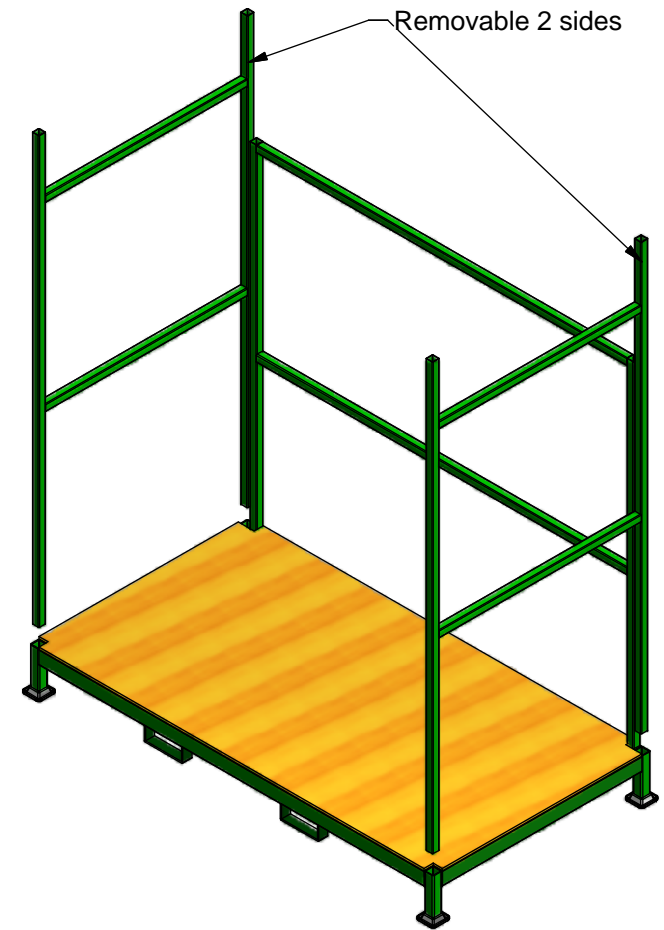

K-25PD Patio Door Rack

- * Stackable Rack
- * 48" deep x 89" wide x 96" overall high
- * Plywood base
- * Paint: Safety Blue

K E A R FABRICATION INC.
 27 Vanley Crescent, North York, ON, M3J 2B7 - Tel: (416) 398-8666 - Fax: (416) 398-9666

This drawing is property of Kear Fabrication Inc. and may not be copied or modified without the express consent of Kear Fabrication Inc. All dimensions are in inches and are accurate to 1/16". Angles are accurate to 1/2°. Report all changes and/or errors to the Kear Fabrication Inc. Engineering Department.