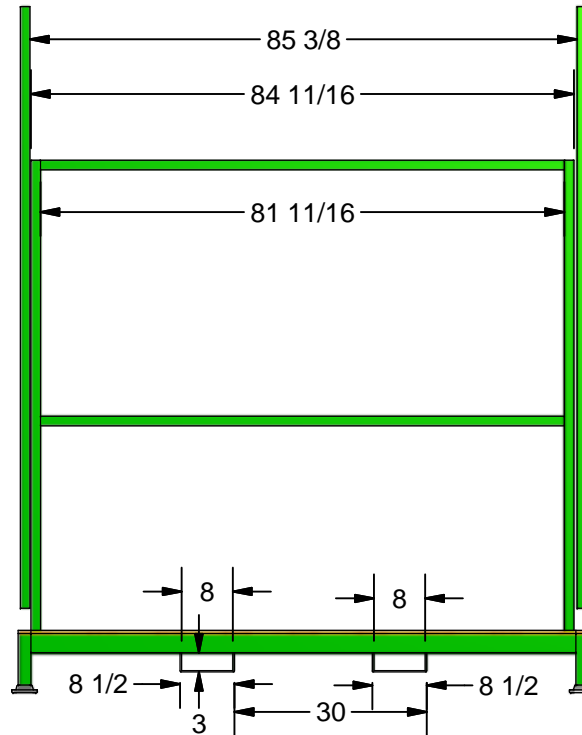

K-25PD Patio Door Rack

- * Stackable Rack
- * 48" deep x 89" wide x 96" overall high
- * Plywood base
- * Paint: Safety Blue

K E A R FABRICATION INC.
 27 Vanley Crescent, North York, ON, M3J 2B7 - Tel: (416) 398-8666 - Fax: (416) 398-9666

This drawing is property of Kear Fabrication Inc. and may not be copied or modified without the express consent of Kear Fabrication Inc. All dimensions are in inches and are accurate to 1/16". Angles are accurate to 1/2°. Report all changes and/or errors to the Kear Fabrication Inc. Engineering Department.