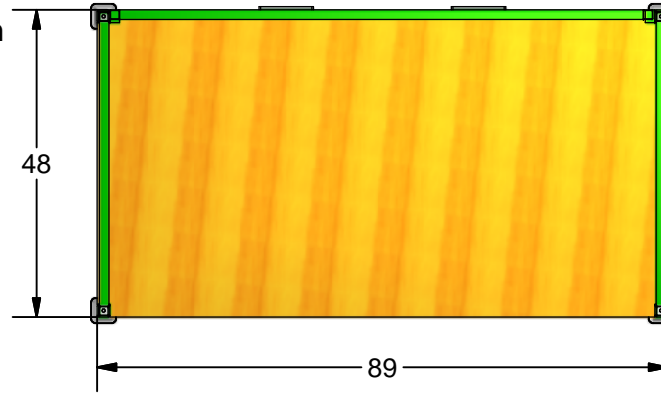

K-25PD Patio Door Rack

- * Stackable Rack
- * 48" deep x 89" wide x 96" overall high
- * Plywood base
- * Paint: Safety Blue

K E A R FABRICATION INC.
 27 Vanley Crescent, North York, ON, M3J 2B7 - Tel: (416) 398-8666 - Fax: (416) 398-9666

This drawing is property of Kear Fabrication Inc. and may not be copied or modified without the express consent of Kear Fabrication Inc. All dimensions are in inches and are accurate to 1/16". Angles are accurate to 1/2°. Report all changes and/or errors to the Kear Fabrication Inc. Engineering Department.