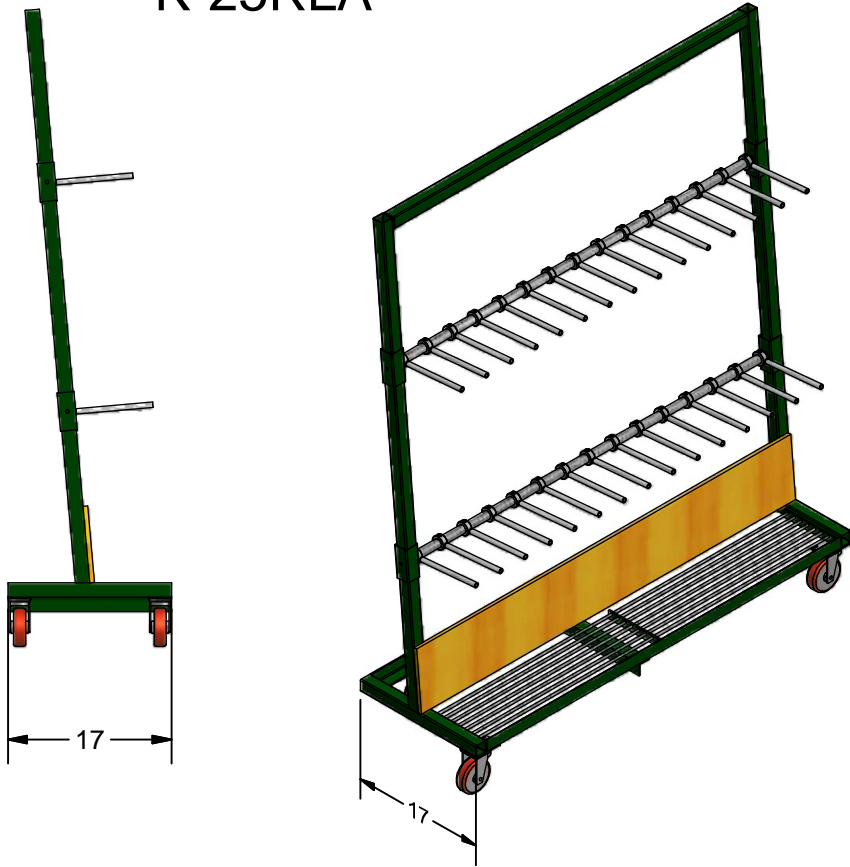

K-25RLA

L type Joint two

K E A R FABRICATION INC.

27 Vanley Crescent, North York, ON, M3J 2B7 - Tel: (416) 398-8666 - Fax: (416) 398-9666

This drawing is property of Kear Fabrication Inc. and may not be copied or modified without the express consent of Kear Fabrication Inc. All dimensions are in inches and are accurate to 1/16". Angles are accurate to 1/2°. Report all changes and/or errors to the Kear Fabrication Inc. Engineering Department.