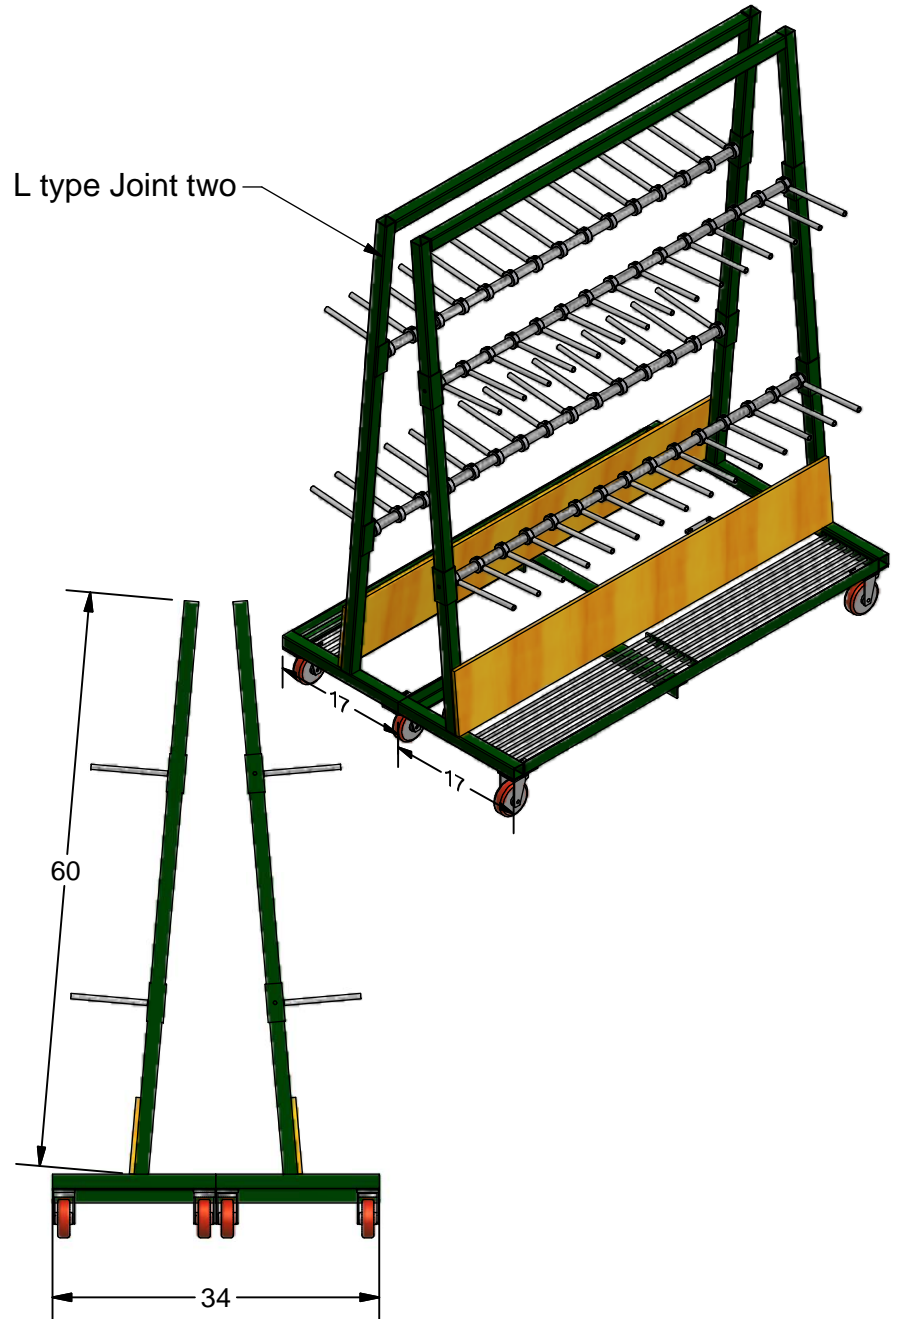

K-25RLA

L type Joint two

K E A R FABRICATION INC.

27 Vanley Crescent, North York, ON, M3J 2B7 - Tel: (416) 398-8666 - Fax: (416) 398-9666

This drawing is property of Kear Fabrication Inc. and may not be copied or modified without the express consent of Kear Fabrication Inc. All dimensions are in inches and are accurate to 1/16". Angles are accurate to 1/2°. Report all changes and/or errors to the Kear Fabrication Inc. Engineering Department.