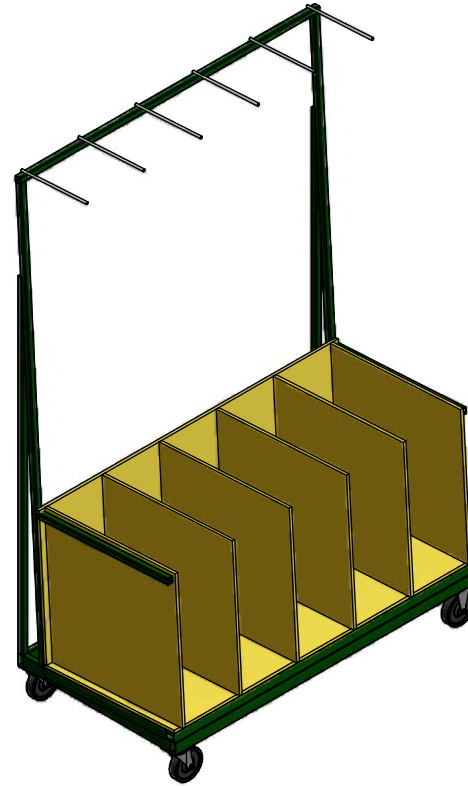

K-25VE Material Dolly

- 5" Dia x 1-1/4" Wide Casters
- 2 Swivel - 2 Inline
- Paint Kear Green

K E A R FABRICATION INC.
27 Vanley Crescent, North York, ON, M3J 2B7 - Tel: (416) 398-8666 - Fax: (416) 398-9666

This drawing is property of Kear Fabrication Inc. and may not be copied or modified without the express consent of Kear Fabrication Inc. All dimensions are in inches and are accurate to 1/16" . Angles are accurate to 1/2° . Report all changes and/or errors to the Kear Fabrication Inc. Engineering Department.