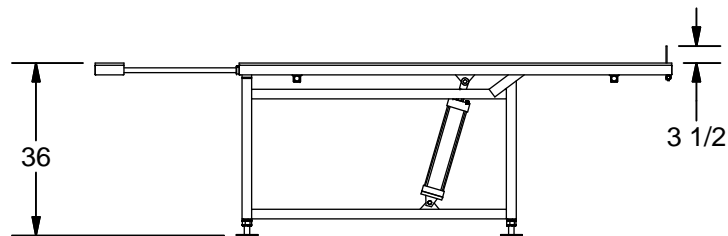

K-25WCTA

- * 3/4" Plywood Top Cover With Fine Glass Carpet
- * Pneumatic Tilting and Manual Retractable Ledge
- * 4 Adjustable Feet
- * Paint Kear Green

K E A R FABRICATION INC.
 27 Vanley Crescent, North York, ON, M3J 2B7 - Tel: (416) 398-8666 - Fax: (416) 398-9666

This drawing is property of Kear Fabrication Inc. and may not be copied or modified without the express consent of Kear Fabrication Inc. All dimensions are in inches and are accurate to 1/16". Angles are accurate to 1/2°. Report all changes and/or errors to the Kear Fabrication Inc. Engineering Department.