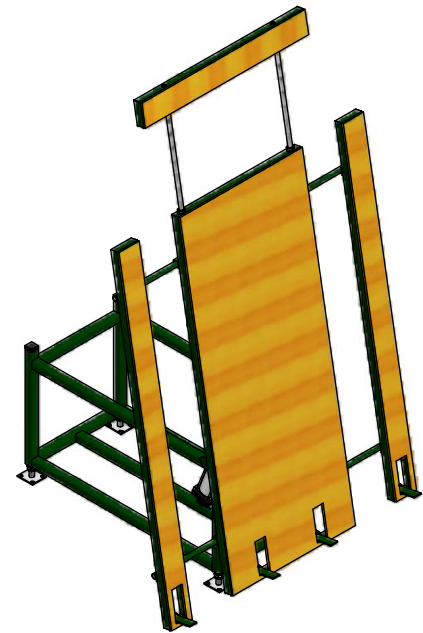

K-25WCTA

- * 3/4" Plywood Top Cover With Fine Glass Carpet
- * Pneumatic Tilting and Manual Retractable Ledge
- * 4 Adjustable Feet
- * Paint Kear Green

K E A R FABRICATION INC.
 27 Vanley Crescent, North York, ON, M3J 2B7 - Tel: (416) 398-8666 - Fax: (416) 398-9666

This drawing is property of Kear Fabrication Inc. and may not be copied or modified without the express consent of Kear Fabrication Inc. All dimensions are in inches and are accurate to 1/16". Angles are accurate to 1/2°. Report all changes and/or errors to the Kear Fabrication Inc. Engineering Department.