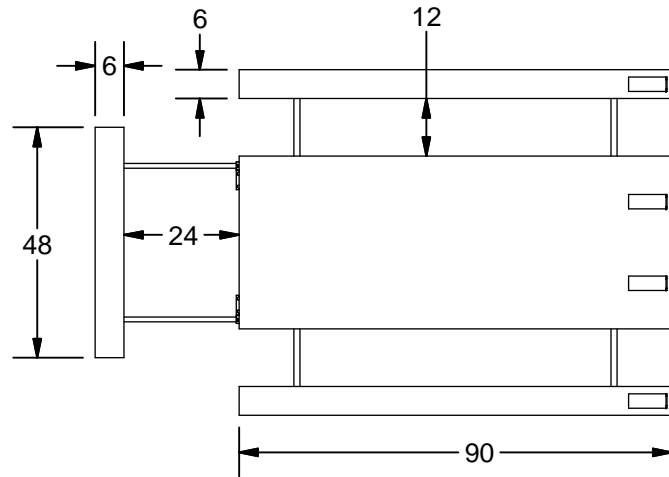

K-25WCTA

- * 3/4" Plywood Top Cover With Fine Glass Carpet
- * Pneumatic Tilting and Manual Retractable Ledge
- * 4 Adjustable Feet
- * Paint Kear Green

K E A R FABRICATION INC.
 27 Vanley Crescent, North York, ON, M3J 2B7 - Tel: (416) 398-8666 - Fax: (416) 398-9666

This drawing is property of Kear Fabrication Inc. and may not be copied or modified without the express consent of Kear Fabrication Inc. All dimensions are in inches and are accurate to 1/16". Angles are accurate to 1/2°. Report all changes and/or errors to the Kear Fabrication Inc. Engineering Department.