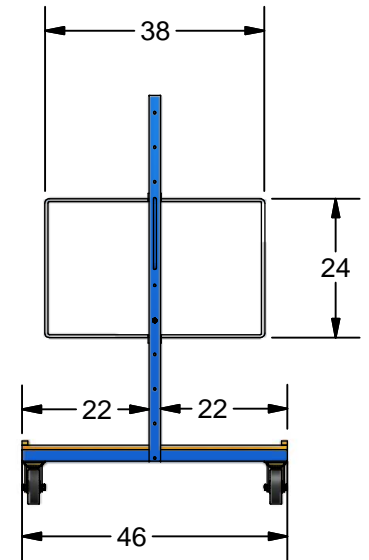

K-26 Window Frame Dolly

- Vertical Storage, Both Sides
- 10 Slots per sides @ 6"
- 20 Slots, Height Adjustable
- 6" x 2" Phenolic Caster 4 Swivel
- Paint: Kear Green

Specifications Subject To Change Without Notice