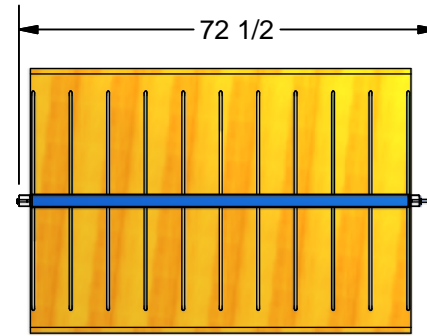

K-26 Window Frame Dolly

- Vertical Storage, Both Sides
- 10 Slots per sides @ 6"
- 20 Slots, Height Adjustable
- 6" x 2" Phenolic Caster 4 Swivel
- Paint: Kear Green

Specifications Subject To Change Without Notice