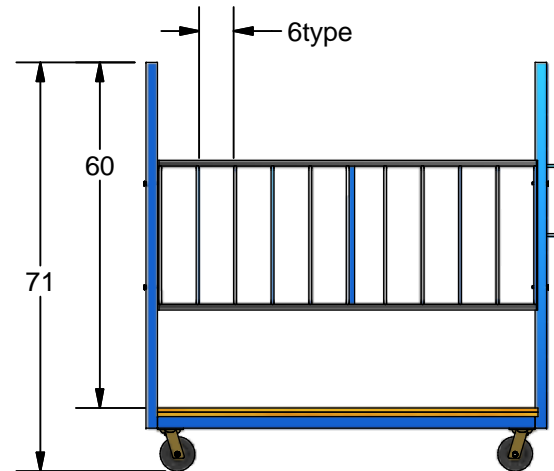

K-26 Window Frame Dolly

- Vertical Storage, Both Sides
- 10 Slots per sides @ 6"
- 20 Slots, Height Adjustable
- 6" x 2" Phenolic Caster 4 Swivel
- Paint: Kear Green

Specifications Subject To Change Without Notice