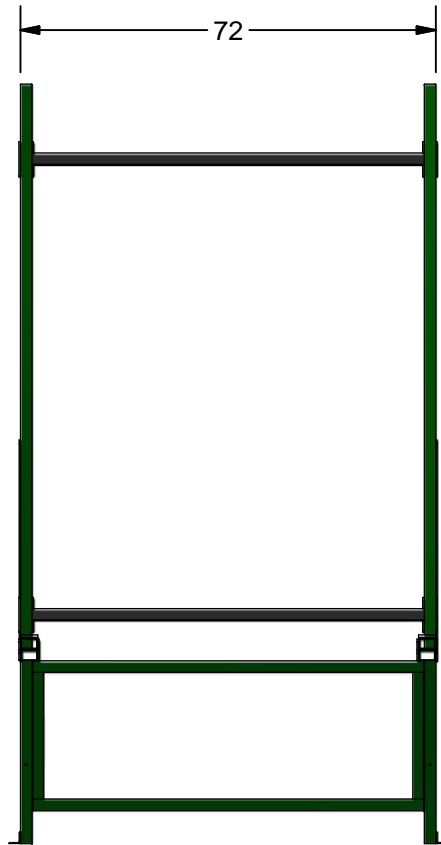

## K-26B Fixed Free Fall Rack

- 72" Wide x 96" High x 24" Deep Capacity
- 16,000 lb or 4 Block/Case Capacity
- Case Adapters
- Bolted Construction
- Paint: Kears Green

Specifications Subject To Change Without Notice