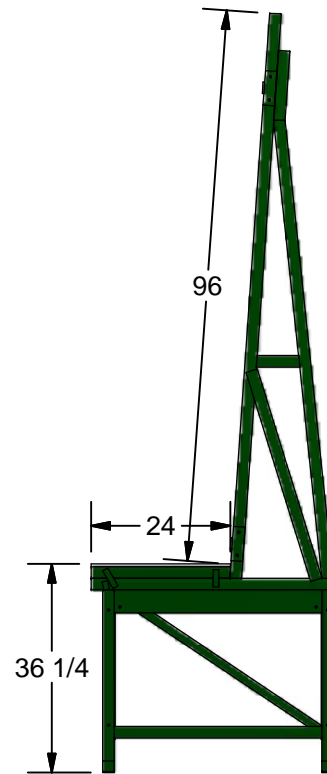

## K-26B Fixed Free Fall Rack

- 72" Wide x 96" High x 24" Deep Capacity
- 16,000 lb or 4 Block/Case Capacity
- Case Adapters
- Bolted Construction
- Paint: Kears Green

Specifications Subject To Change Without Notice