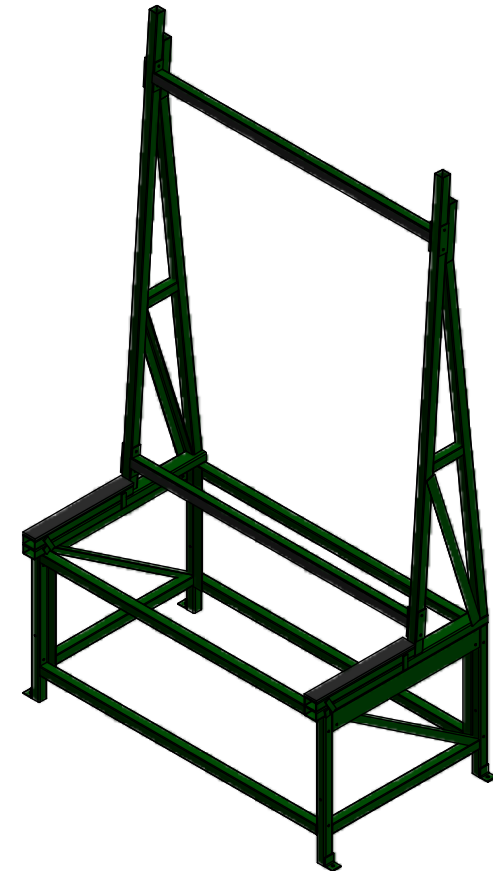

## K-26B Fixed Free Fall Rack

- 72" Wide x 96" High x 24" Deep Capacity
- 16,000 lb or 4 Block/Case Capacity
- Case Adapters
- Bolted Construction
- Paint: Kears Green

Specifications Subject To Change Without Notice