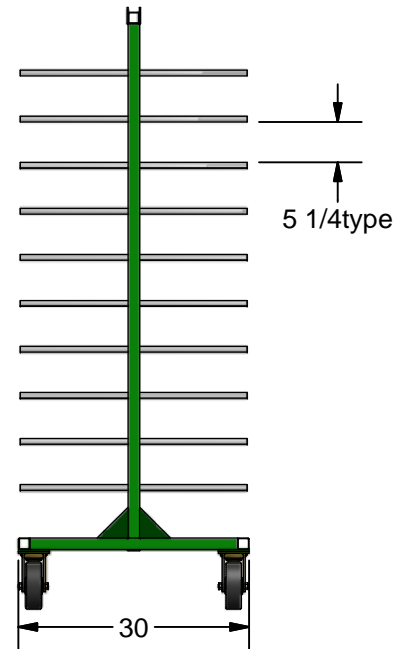

K-27DST Door Slat Dolly

- * 10 Level at 5-1/4" clearing x 14" deep
- * 6"x2" Caster 2 Swivel 2 Rigid
- * 1 Vertical Bar is adjustable
- * Paint: Kear Green

K E A R FABRICATION INC.
27 Vanley Crescent, North York, ON, M3J 2B7 - Tel: (416) 398-8666 - Fax: (416) 398-9666