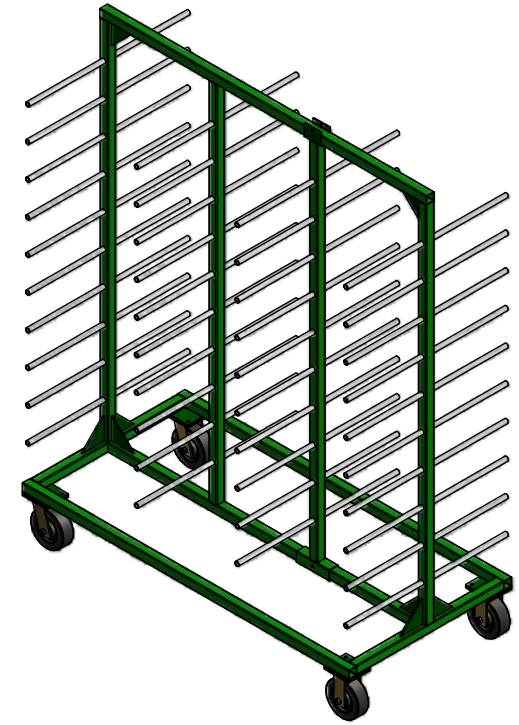

K-27DST Door Slat Dolly

- * 10 Level at 5-1/4" clearing x 14" deep
- * 6"x2" Caster 2 Swivel 2 Rigid
- * 1 Vertical Bar is adjustable
- * Paint: Kear Green

K E A R FABRICATION INC.
27 Vanley Crescent, North York, ON, M3J 2B7 - Tel: (416) 398-8666 - Fax: (416) 398-9666