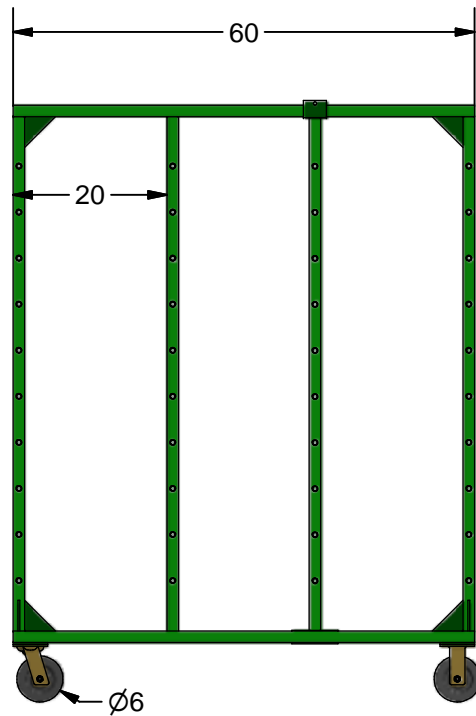

K-27DST Door Slat Dolly

- * 10 Level at 5-1/4" clearing x 14" deep
- * 6"x2" Caster 2 Swivel 2 Rigid
- * 1 Vertical Bar is adjustable
- * Paint: Kear Green

K E A R FABRICATION INC.
27 Vanley Crescent, North York, ON, M3J 2B7 - Tel: (416) 398-8666 - Fax: (416) 398-9666