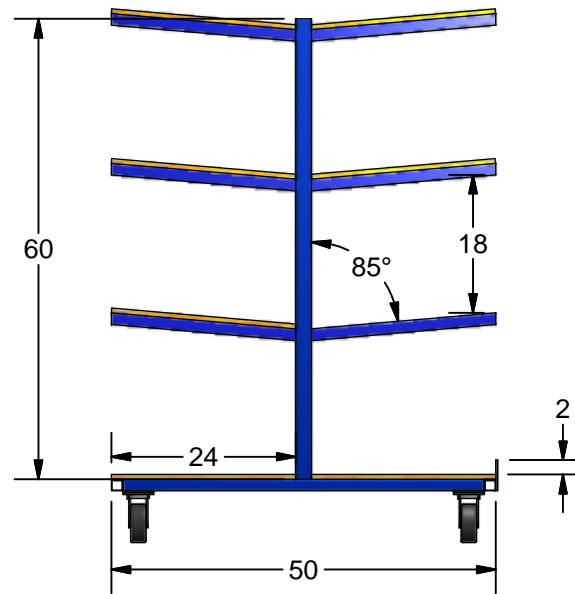

# K-27ETW Dolly

- \* 4 Level at 18" Space
- \* 5"x2" Swivel caster
- \* Paint: Blue

**K E A R** FABRICATION INC.

27 Vanley Crescent, North York, ON, M3J 2B7 - Tel: (416) 398-8666 - Fax: (416) 398-9666

This drawing is property of Kear Fabrication Inc. and may not be copied or modified without the express consent of Kear Fabrication Inc. All dimensions are in inches and are accurate to  $1/16''$ . Angles are accurate to  $1/2^\circ$ . Report all changes and/or errors to the Kear Fabrication Inc. Engineering Department.