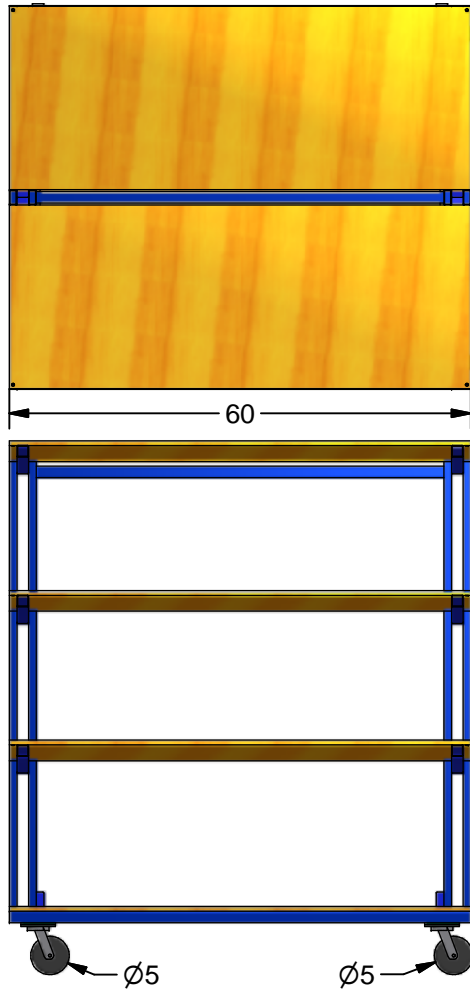

# K-27ETW Dolly

- \* 4 Level at 18" Space
- \* 5"x2" Swivel caster
- \* Paint: Blue

**K E A R** FABRICATION INC.

27 Vanley Crescent, North York, ON, M3J 2B7 - Tel: (416) 398-8666 - Fax: (416) 398-9666

This drawing is property of Kear Fabrication Inc. and may not be copied or modified without the express consent of Kear Fabrication Inc. All dimensions are in inches and are accurate to  $1/16''$ . Angles are accurate to  $1/2^\circ$ . Report all changes and/or errors to the Kear Fabrication Inc. Engineering Department.