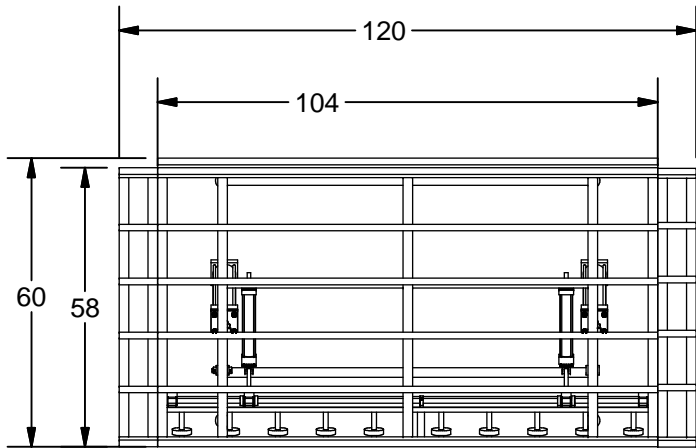

K-28EXH (A-Line)

- * 60" deep x 120" wide
- * Pneumatic retractable ledge
- * Expandable two sides and top
- * Felt Top
- * Donut style roller ledge
- * Paint: Kear Blue

Specifications Subject To Change Without Notice