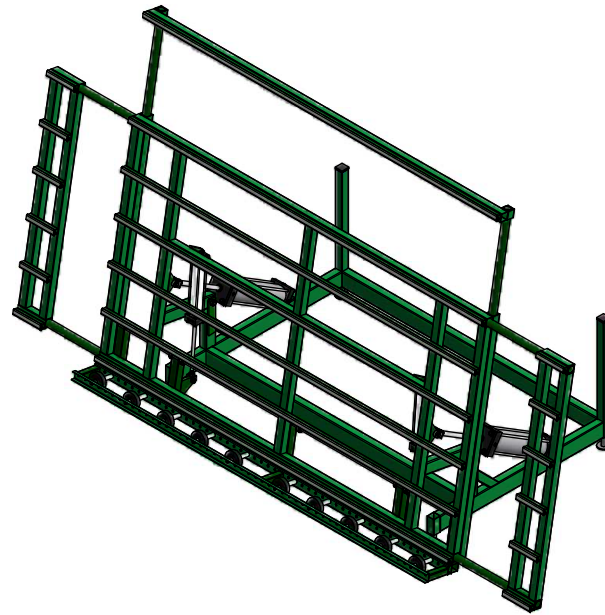

K-28EXH (A-Line)

- * 60" deep x 120" wide
- * Pneumatic retractable ledge
- * Expandable two sides and top
- * Felt Top
- * Donut style roller ledge
- * Paint: Kear Blue

Specifications Subject To Change Without Notice