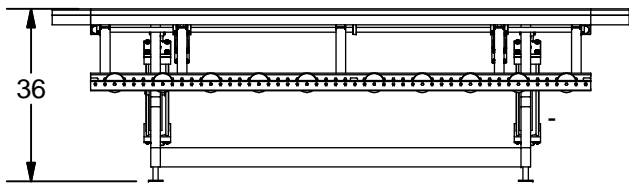

K-28EXH (A-Line)

- * 60" deep x 120" wide
- * Pneumatic retractable ledge
- * Expandable two sides and top
- * Felt Top
- * Donut style roller ledge
- * Paint: Kear Blue

Specifications Subject To Change Without Notice