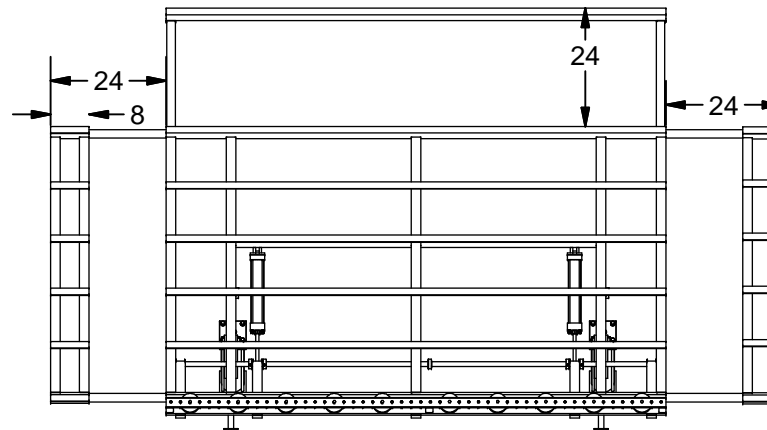

K-28EXH (A-Line)

- * 60" deep x 120" wide
- * Pneumatic retractable ledge
- * Expandable two sides and top
- * Felt Top
- * Donut style roller ledge
- * Paint: Kear Blue

Specifications Subject To Change Without Notice