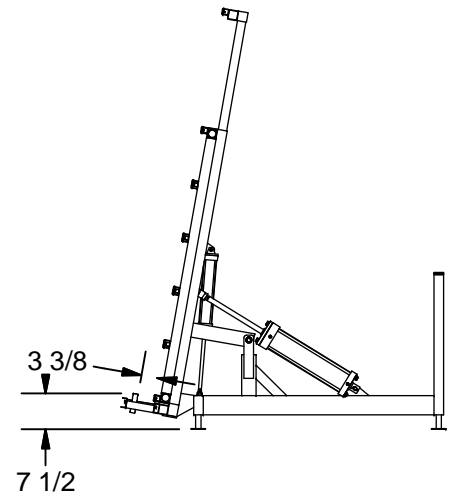

K-28EXH (A-Line)

- * 60" deep x 120" wide
- * Pneumatic retractable ledge
- * Expandable two sides and top
- * Felt Top
- * Donut style roller ledge
- * Paint: Kear Blue

Specifications Subject To Change Without Notice