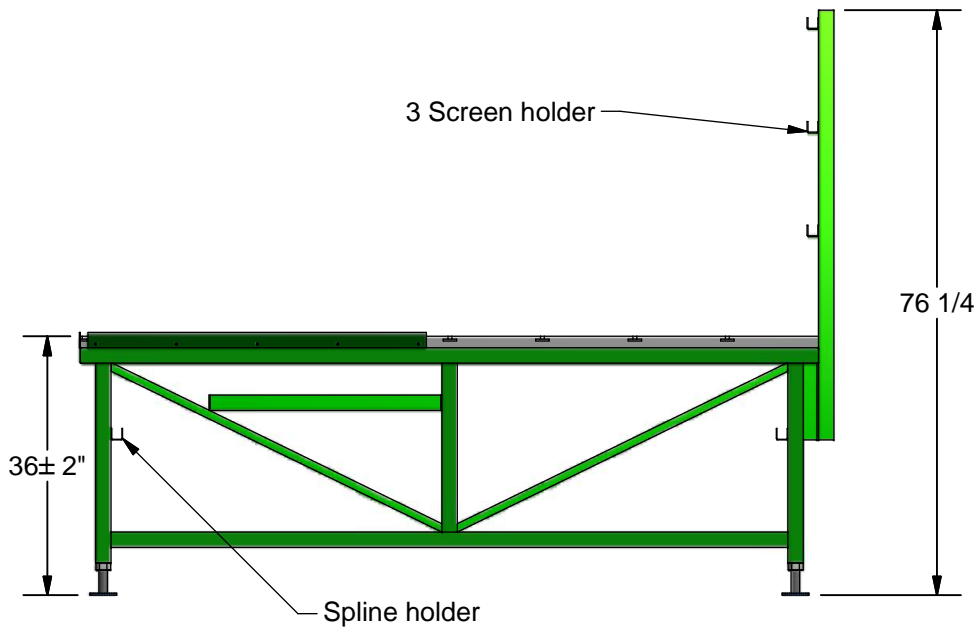

K-38 Screen Table

- * 25 Discs
- * Paint: Safety Blue

K:\Inventor Product Files\K-38 4'x8' (Cristaleria HS Aluminum) 15465\Workspace\Primary.iam

K E A R FABRICATION INC.
27 Vanley Crescent, North York, ON, M3J 2B7 - Tel: (416) 398-8666 - Fax: (416) 398-9666