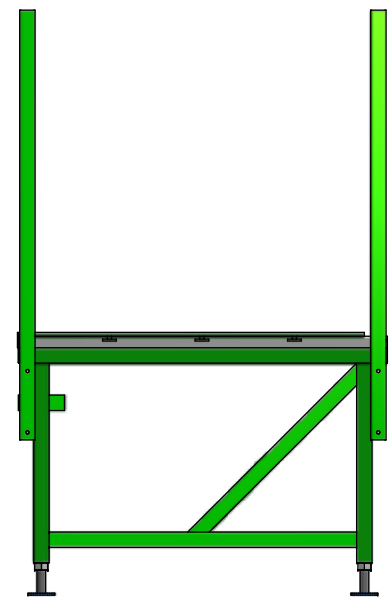

K-38 Screen Table

- * 25 Discs
- * Paint: Safety Blue

K:\Inventor Product Files\K-38 4'x8' (Cristaleria HS Aluminum) 15465\Workspace\Primary.iam

K E A R FABRICATION INC.
27 Vanley Crescent, North York, ON, M3J 2B7 - Tel: (416) 398-8666 - Fax: (416) 398-9666