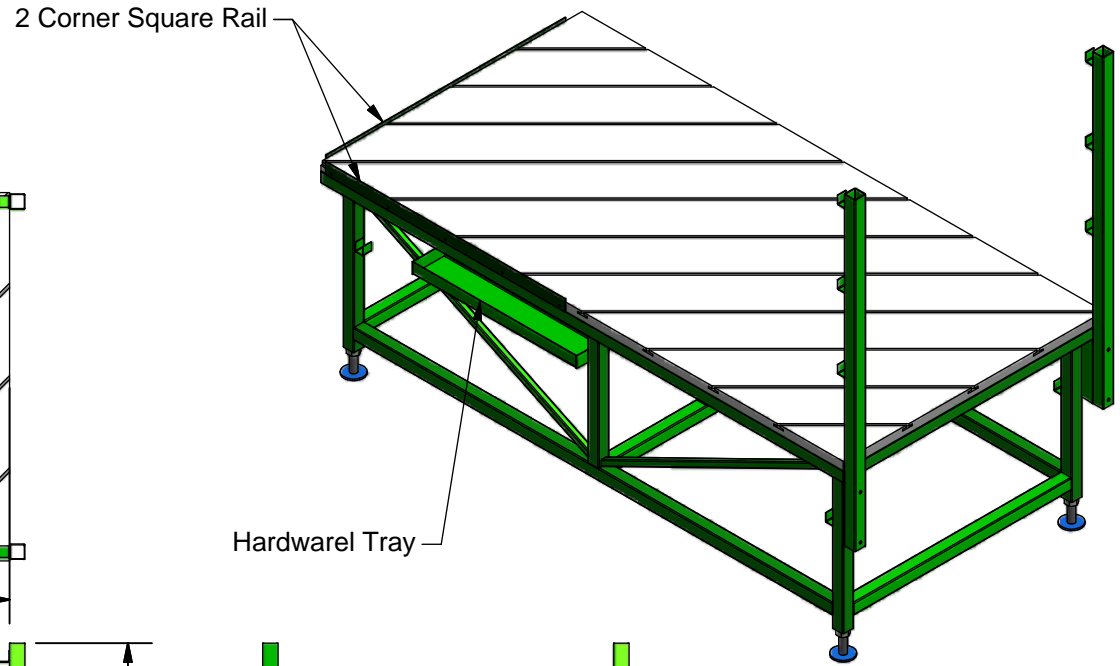

K-38 Screen Table

- * 25 Discs
- * Paint: Safety Blue

K:\Inventor Product Files\K-38 4'x8' (Cristaleria HS Aluminum) 15465\Workspace\Primary.iam

K E A R FABRICATION INC.
27 Vanley Crescent, North York, ON, M3J 2B7 - Tel: (416) 398-8666 - Fax: (416) 398-9666