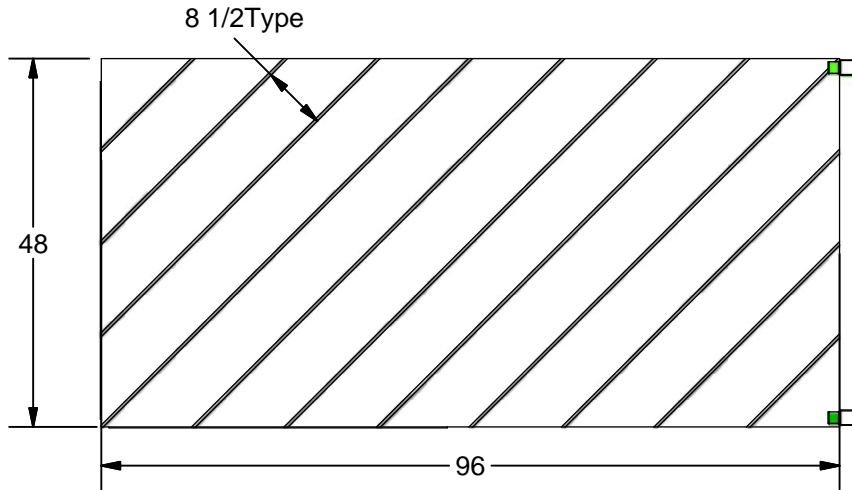

K-38 Screen Table

- * 25 Discs
- * Paint: Safety Blue

K:\Inventor Product Files\K-38 4'x8' (Cristaleria HS Aluminum) 15465\Workspace\Primary.iam

K E A R FABRICATION INC.
27 Vanley Crescent, North York, ON, M3J 2B7 - Tel: (416) 398-8666 - Fax: (416) 398-9666