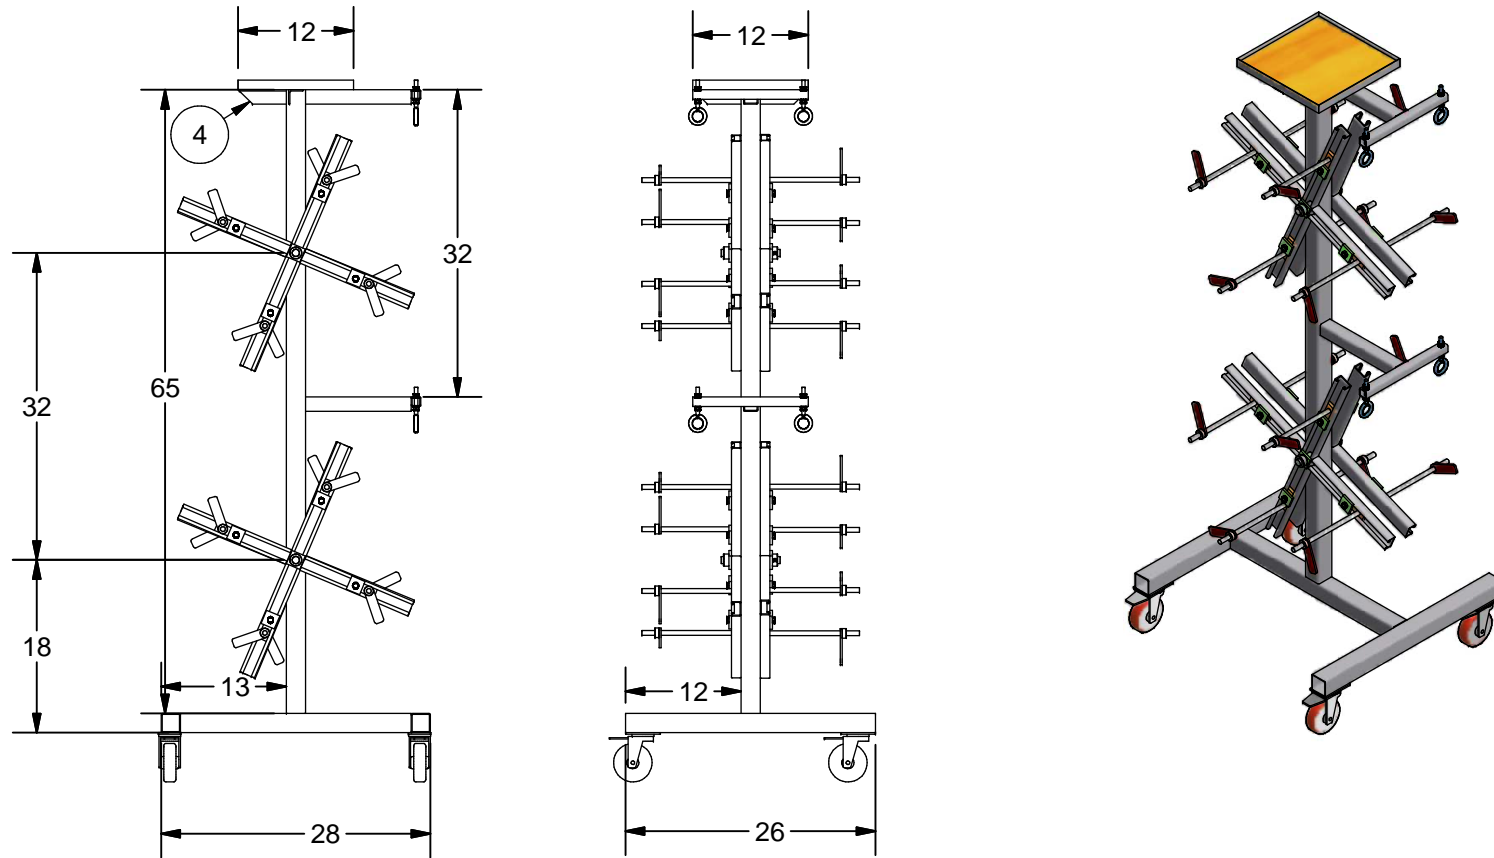

K-39RR 4 Reels Sealing Gasket Cart

* Cap. 4 Reels

Paint: Oil Base Enamel With Color Bristol Green
- Similar to #SW6748

K E A R FABRICATION INC.
27 Vanley Crescent, North York, ON, M3J 2B7 - Tel: (416) 398-8666 - Fax: (416) 398-9666

This drawing is property of Kear Fabrication Inc. and may not be copied or modified without the express consent of Kear Fabrication Inc. All dimensions are in inches and are accurate to 1/16". Angles are accurate to 1/2". Report all changes and/or errors to the Kear Fabrication Inc. Engineering Department.