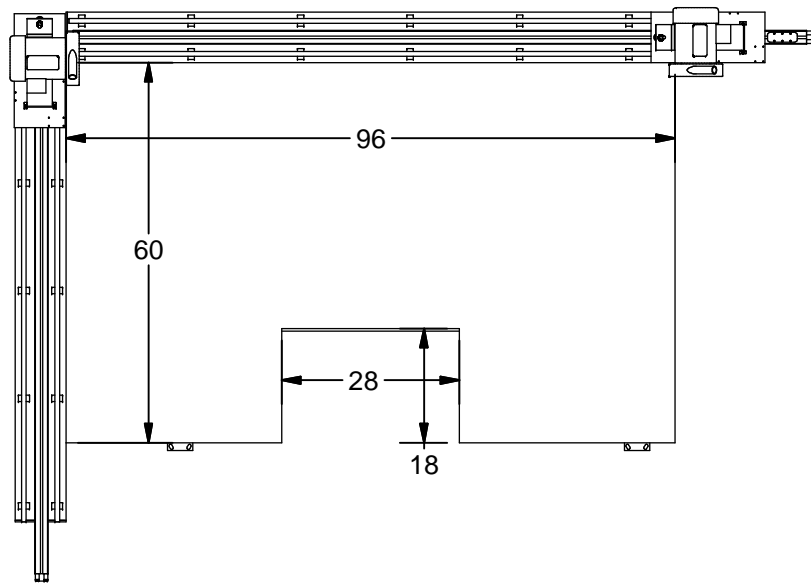

Model K-40A

* 1Hp Blower

Paint: Oil Base Enamel With Color Bristol Green
- Similar to #SW6748

K E A R FABRICATION INC.
27 Vanley Crescent, North York, ON, M3J 2B7 - Tel: (416) 398-8666 - Fax: (416) 398-9666

This drawing is property of Kear Fabrication Inc. and may not be copied or modified without the express consent of Kear Fabrication Inc. All dimensions are in inches and are accurate to 1/16". Angles are accurate to 1/2°. Report all changes and/or errors to the Kear Fabrication Inc. Engineering Department.