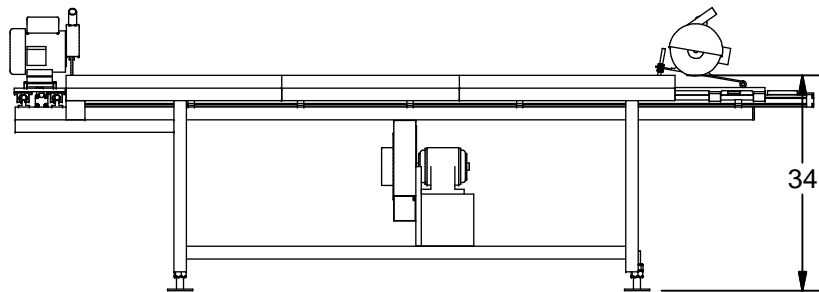

Model K-40A

* 1Hp Blower

Paint: Oil Base Enamel With Color Bristol Green
- Similar to #SW6748

K E A R FABRICATION INC.
27 Vanley Crescent, North York, ON, M3J 2B7 - Tel: (416) 398-8666 - Fax: (416) 398-9666

This drawing is property of Kear Fabrication Inc. and may not be copied or modified without the express consent of Kear Fabrication Inc. All dimensions are in inches and are accurate to 1/16". Angles are accurate to 1/2°. Report all changes and/or errors to the Kear Fabrication Inc. Engineering Department.