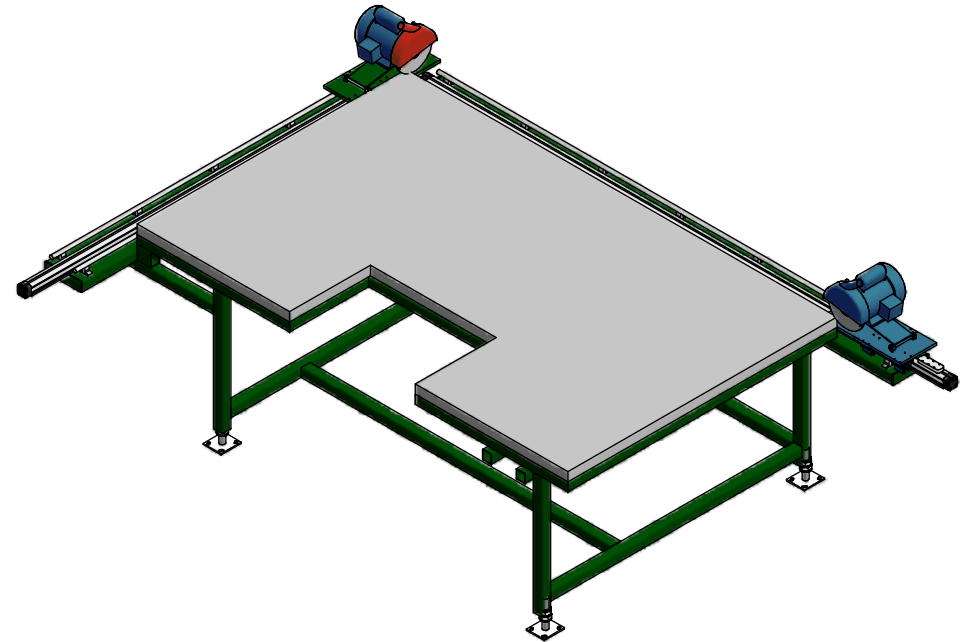

Model K-40A

* 1Hp Blower

Paint: Oil Base Enamel With Color Bristol Green
- Similar to #SW6748

K E A R FABRICATION INC.
27 Vanley Crescent, North York, ON, M3J 2B7 - Tel: (416) 398-8666 - Fax: (416) 398-9666

This drawing is property of Kear Fabrication Inc. and may not be copied or modified without the express consent of Kear Fabrication Inc. All dimensions are in inches and are accurate to 1/16". Angles are accurate to 1/2°. Report all changes and/or errors to the Kear Fabrication Inc. Engineering Department.