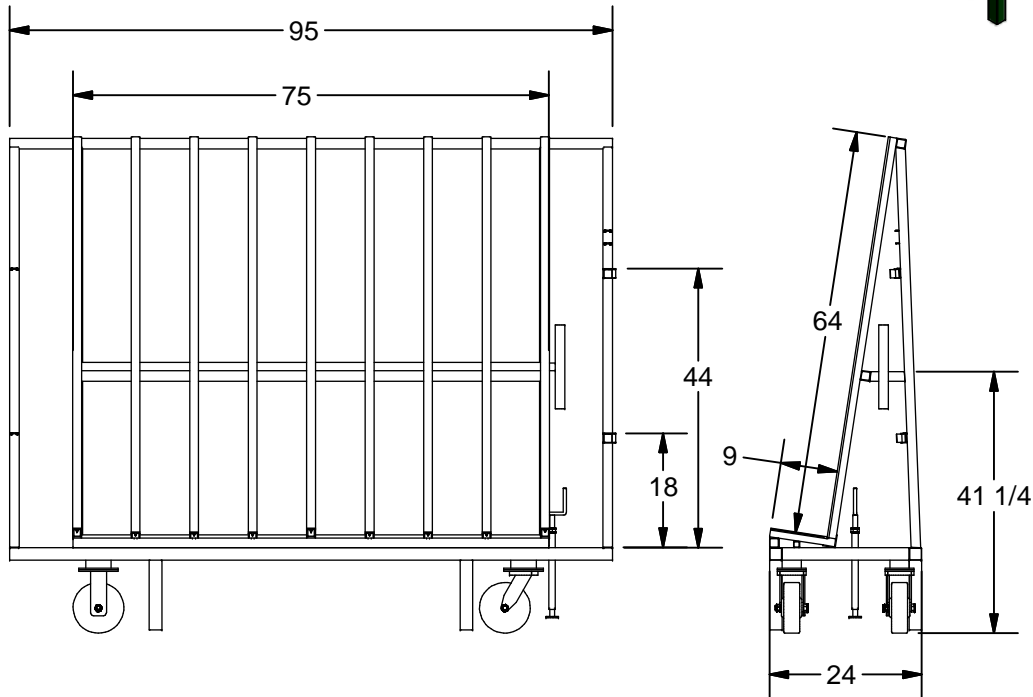

K-5LS "L" Type Shop Dolly

- * 10" Caster, 2 Swivel 2 Rigid
- * 1 Screw Floor Lock
- * Paint: Kear Green

K E A R F A B R I C A T I O N I N C.

27 Vanley Crescent, North York, ON, M3J 2B7 - Tel: (416) 398-8666 - Fax: (416) 398-9666

This drawing is property of Kear Fabrication Inc. and may not be copied or modified without the express consent of Kear Fabrication Inc. All dimensions are in inches and are accurate to 1/16". Angles are accurate to 1/2°. Report all changes and/or errors to the Kear Fabrication Inc. Engineering Department.