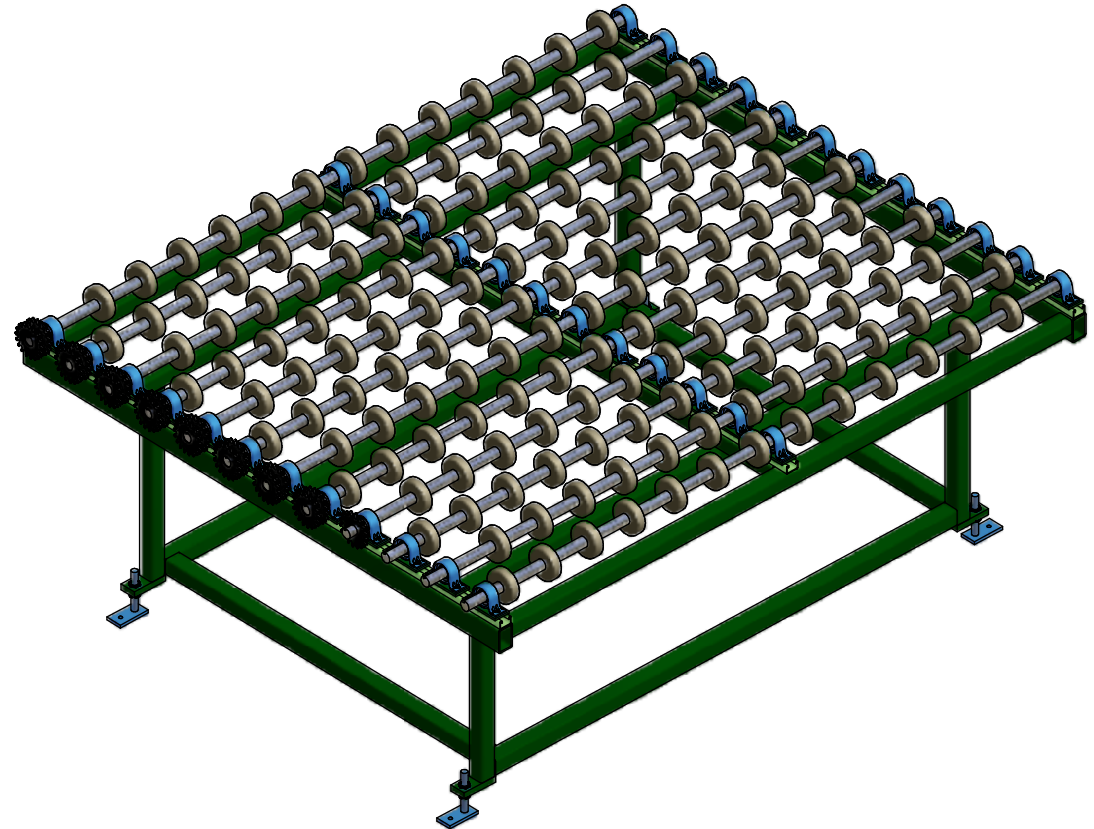

K-35 Powered Conveyor

* 4" Donut At 6" Center

Paint: Kear Green

K E A R FABRICATION INC.
27 Vanley Crescent, North York, ON, M3J 2B7 - Tel: (416) 398-8666 - Fax: (416) 398-9666

This drawing is property of Kear Fabrication Inc. and may not be copied or modified without the express consent of Kear Fabrication Inc. All dimensions are in inches and are accurate to 1/16". Angles are accurate to 1/2°. Report all changes and/or errors to the Kear Fabrication Inc. Engineering Department.