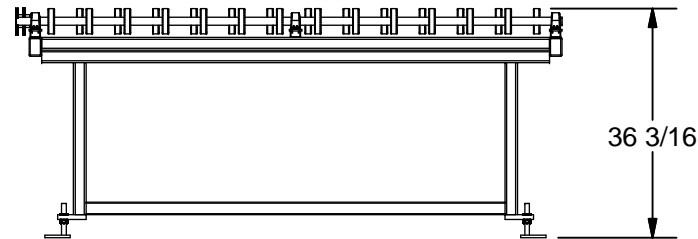

K-35 Powered Conveyor

* 4" Donut At 6" Center

Paint: Kear Green

K E A R FABRICATION INC.
27 Vanley Crescent, North York, ON, M3J 2B7 - Tel: (416) 398-8666 - Fax: (416) 398-9666

This drawing is property of Kear Fabrication Inc. and may not be copied or modified without the express consent of Kear Fabrication Inc. All dimensions are in inches and are accurate to 1/16". Angles are accurate to 1/2°. Report all changes and/or errors to the Kear Fabrication Inc. Engineering Department.