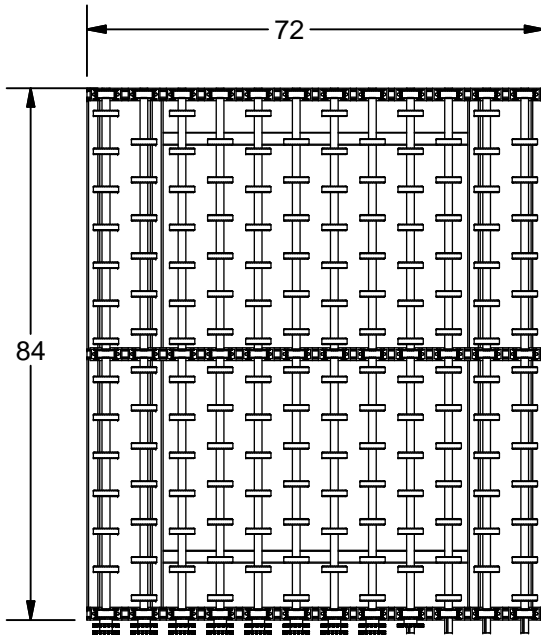

K-35 Powered Conveyor

* 4" Donut At 6" Center

Paint: Kear Green

K E A R FABRICATION INC.
27 Vanley Crescent, North York, ON, M3J 2B7 - Tel: (416) 398-8666 - Fax: (416) 398-9666

This drawing is property of Kear Fabrication Inc. and may not be copied or modified without the express consent of Kear Fabrication Inc. All dimensions are in inches and are accurate to 1/16". Angles are accurate to 1/2°. Report all changes and/or errors to the Kear Fabrication Inc. Engineering Department.