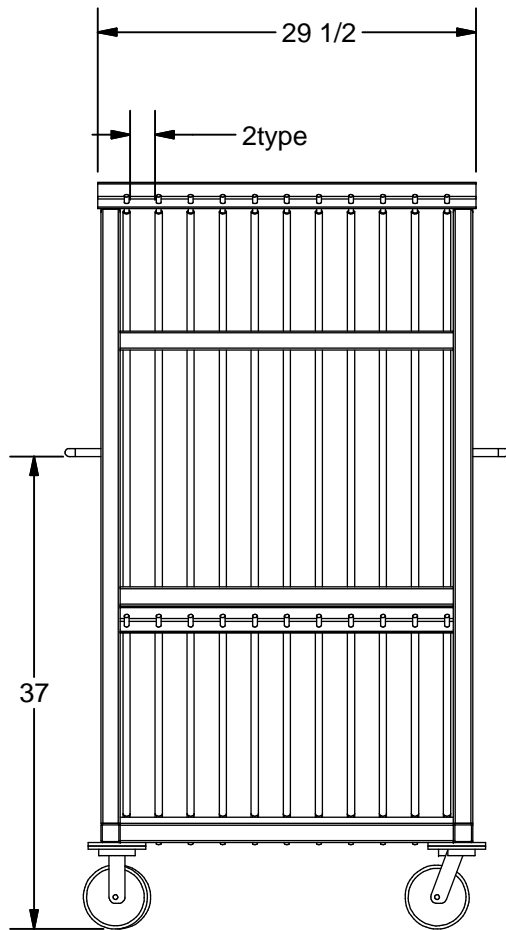

# Model K-01D Door Harp Dolly

- \* 10 Slots At 2"
- \* Double Rod Covered With PVC Tube
- \* 5" x 2" Caster, 2 Swivel 2 rigid
- \* Paint: Kear Green

Paint: Oil Base Enamel With Color Bristol Green  
- Similar To # SW6748

**K E A R** FABRICATION INC.

27 Vanley Crescent, North York, ON, M3J 2B7 - Tel: (416) 398-8666 - Fax: (416) 398-9666

This drawing is property of Kear Fabrication Inc. and may not be copied or modified without the express consent of Kear Fabrication Inc. All dimensions are in inches and are accurate to 1/16". Angles are accurate to 1/2°. Report all changes and/or errors to the Kear Fabrication Inc. Engineering Department.