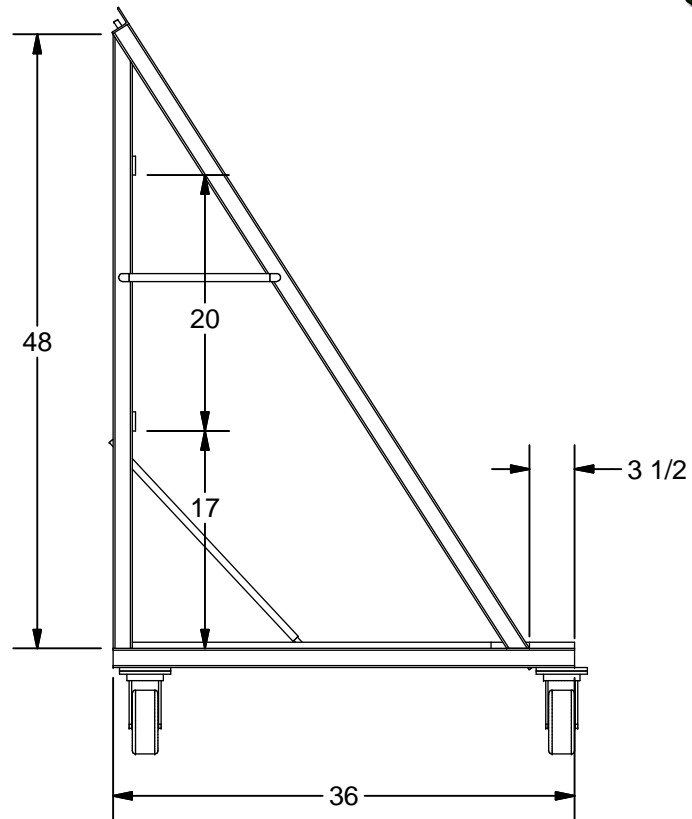

# Model K-01D Door Harp Dolly

- \* 10 Slots At 2"
- \* Double Rod Covered With PVC Tube
- \* 5" x 2" Caster, 2 Swivel 2 rigid
- \* Paint: Kear Green

Paint: Oil Base Enamel With Color Bristol Green  
- Similar To # SW6748

**K E A R** FABRICATION INC.

27 Vanley Crescent, North York, ON, M3J 2B7 - Tel: (416) 398-8666 - Fax: (416) 398-9666

This drawing is property of Kear Fabrication Inc. and may not be copied or modified without the express consent of Kear Fabrication Inc. All dimensions are in inches and are accurate to 1/16". Angles are accurate to 1/2°. Report all changes and/or errors to the Kear Fabrication Inc. Engineering Department.