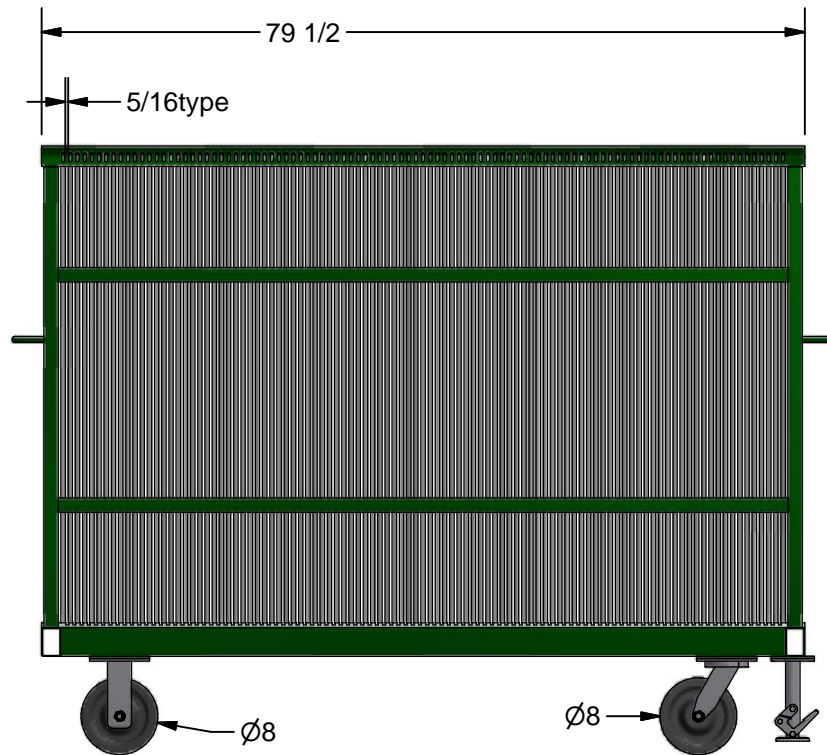

Model K-01F Harp Dolly

- * 100 Slots At 5/16"
- * 5/16" Steel Divider Rod Covered With PVC Tube
- * Four 8" Caster, 2 Rigid, 2 Swivel, 1 Floor Lock
- * Number 1-100
- * Paint Safety Blue
- * Quantity: 6Units

K E A R F A B R I C A T I O N I N C .
27 Vanley Crescent, North York, ON, M3J 2B7 - Tel: (416) 398-8666 - Fax: (416) 398-9666

This drawing is property of Kear Fabrication Inc. and may not be copied or modified without the express consent of Kear Fabrication Inc. All dimensions are in inches and are accurate to 1/16". Angles are accurate to 1/2°. Report all changes and/or errors to the Kear Fabrication Inc. Engineering Department.