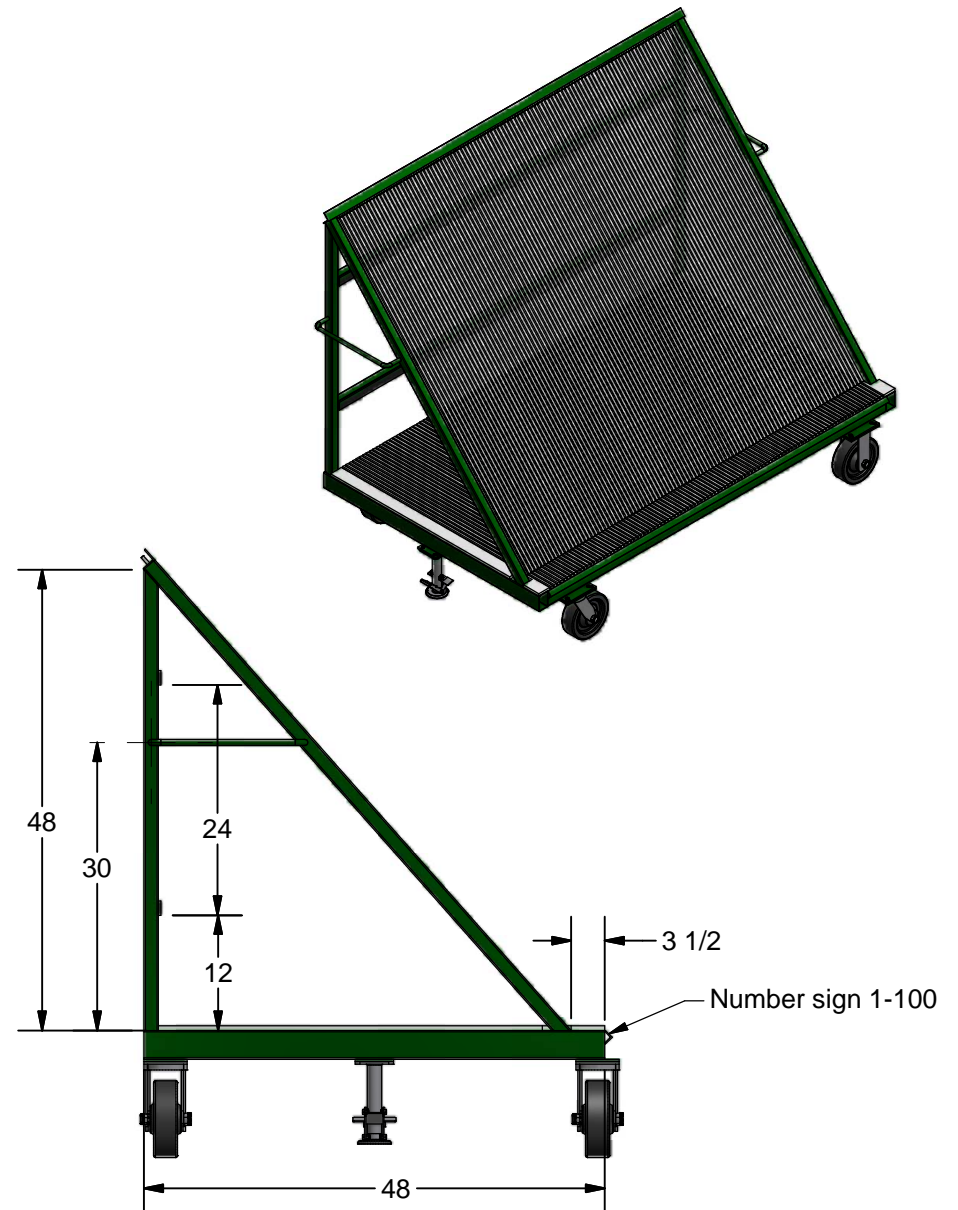

Model K-01F Harp Dolly

- * 100 Slots At 5/16"
- * 5/16" Steel Divider Rod Covered With PVC Tube
- * Four 8" Caster, 2 Rigid, 2 Swivel, 1 Floor Lock
- * Number 1-100
- * Paint Safety Blue
- * Quantity: 6Units

K E A R F A B R I C A T I O N I N C .
27 Vanley Crescent, North York, ON, M3J 2B7 - Tel: (416) 398-8666 - Fax: (416) 398-9666

This drawing is property of Kear Fabrication Inc. and may not be copied or modified without the express consent of Kear Fabrication Inc. All dimensions are in inches and are accurate to 1/16". Angles are accurate to 1/2°. Report all changes and/or errors to the Kear Fabrication Inc. Engineering Department.